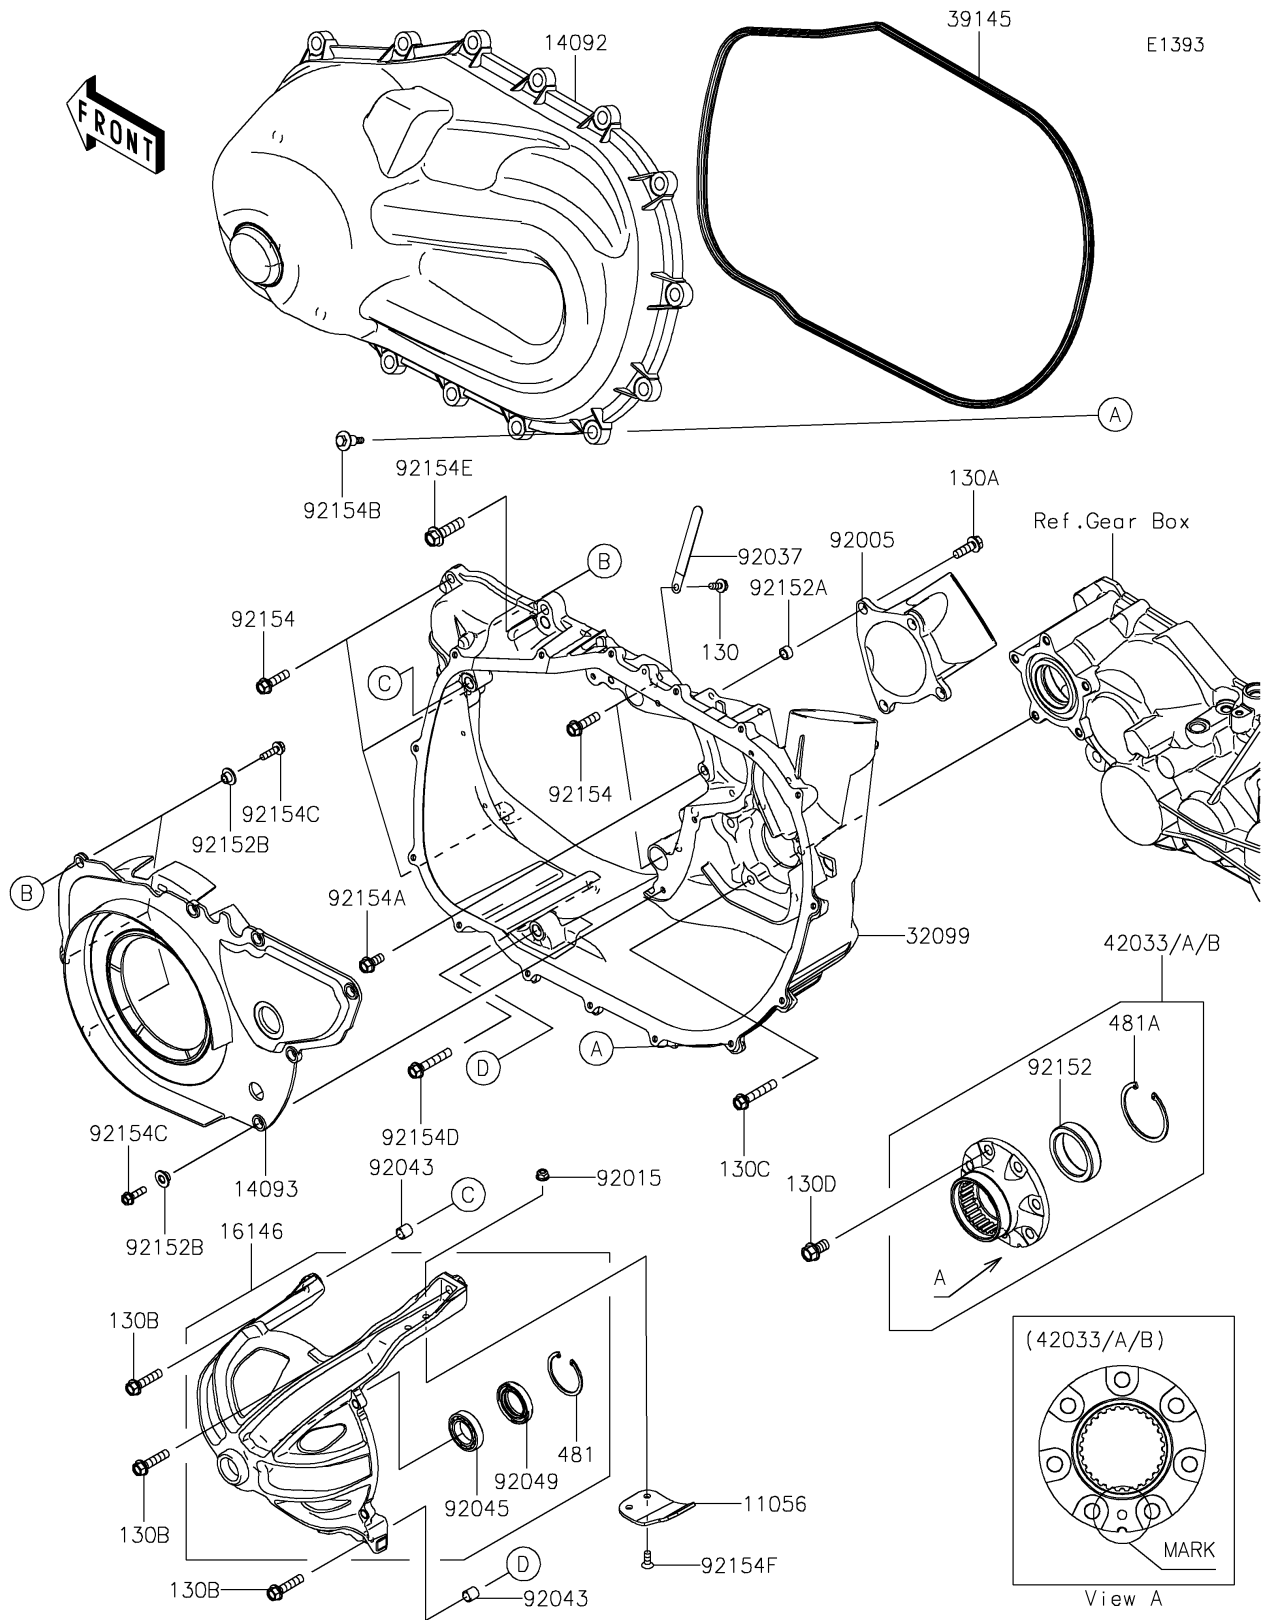

2022 MULE PRO-DXT™ EPS DIESEL FE

PARTS DIAGRAM

Converter Cover

2022 MULE PRO-DXT™ EPS DIESEL FE

PARTS LIST

Converter Cover

ITEM NAME	PART NUMBER	QUANTITY
-----------	-------------	----------
