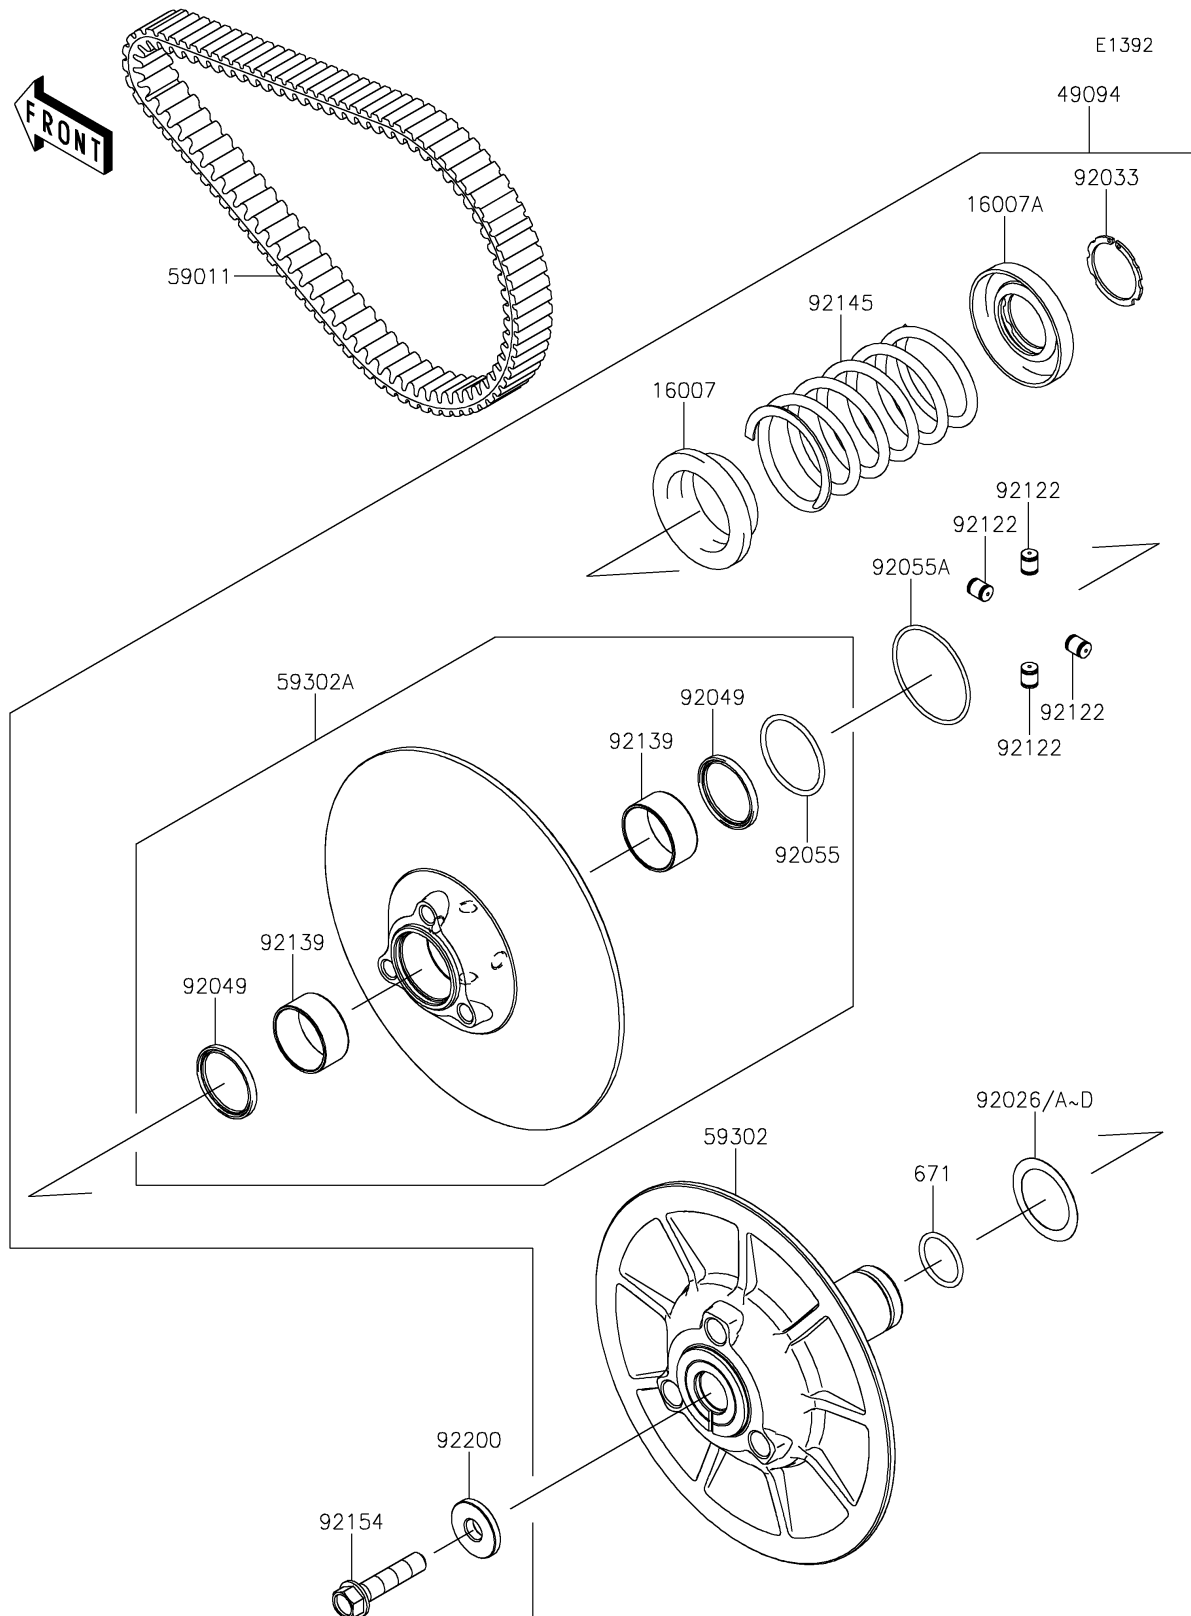

2022 MULE PRO-DXT™ EPS DIESEL FE

Kawasaki
Let the Good Times Roll®

PARTS DIAGRAM

Driven Converter/Drive Belt

2022 MULE PRO-DXT™ EPS DIESEL FE

PARTS LIST

Driven Converter/Drive Belt

ITEM NAME	PART NUMBER	QUANTITY
-----------	-------------	----------
