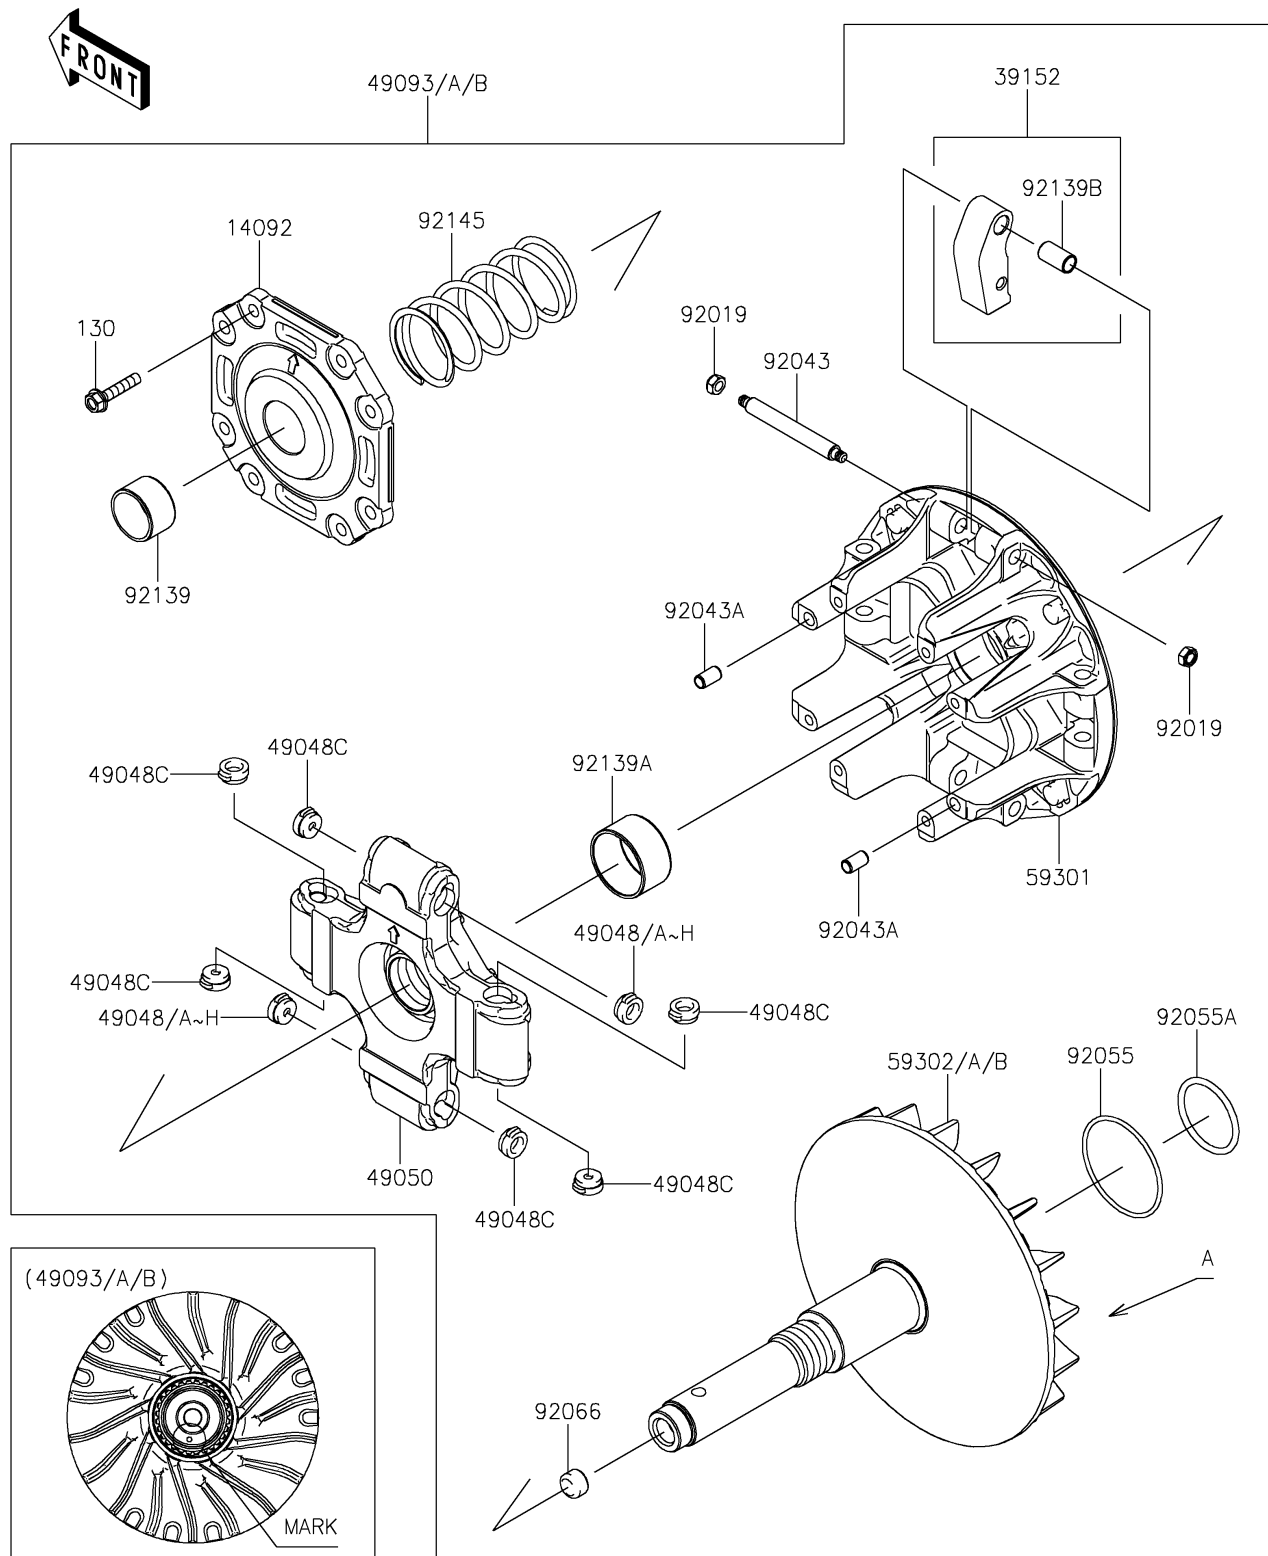

2024 MULE PRO-DXT™ FE DIESEL EPS

PARTS DIAGRAM

Drive Converter

E1391

2024 MULE PRO-DXT™ FE DIESEL EPS

PARTS LIST

Drive Converter

ITEM NAME	PART NUMBER	QUANTITY
-----------	-------------	----------
