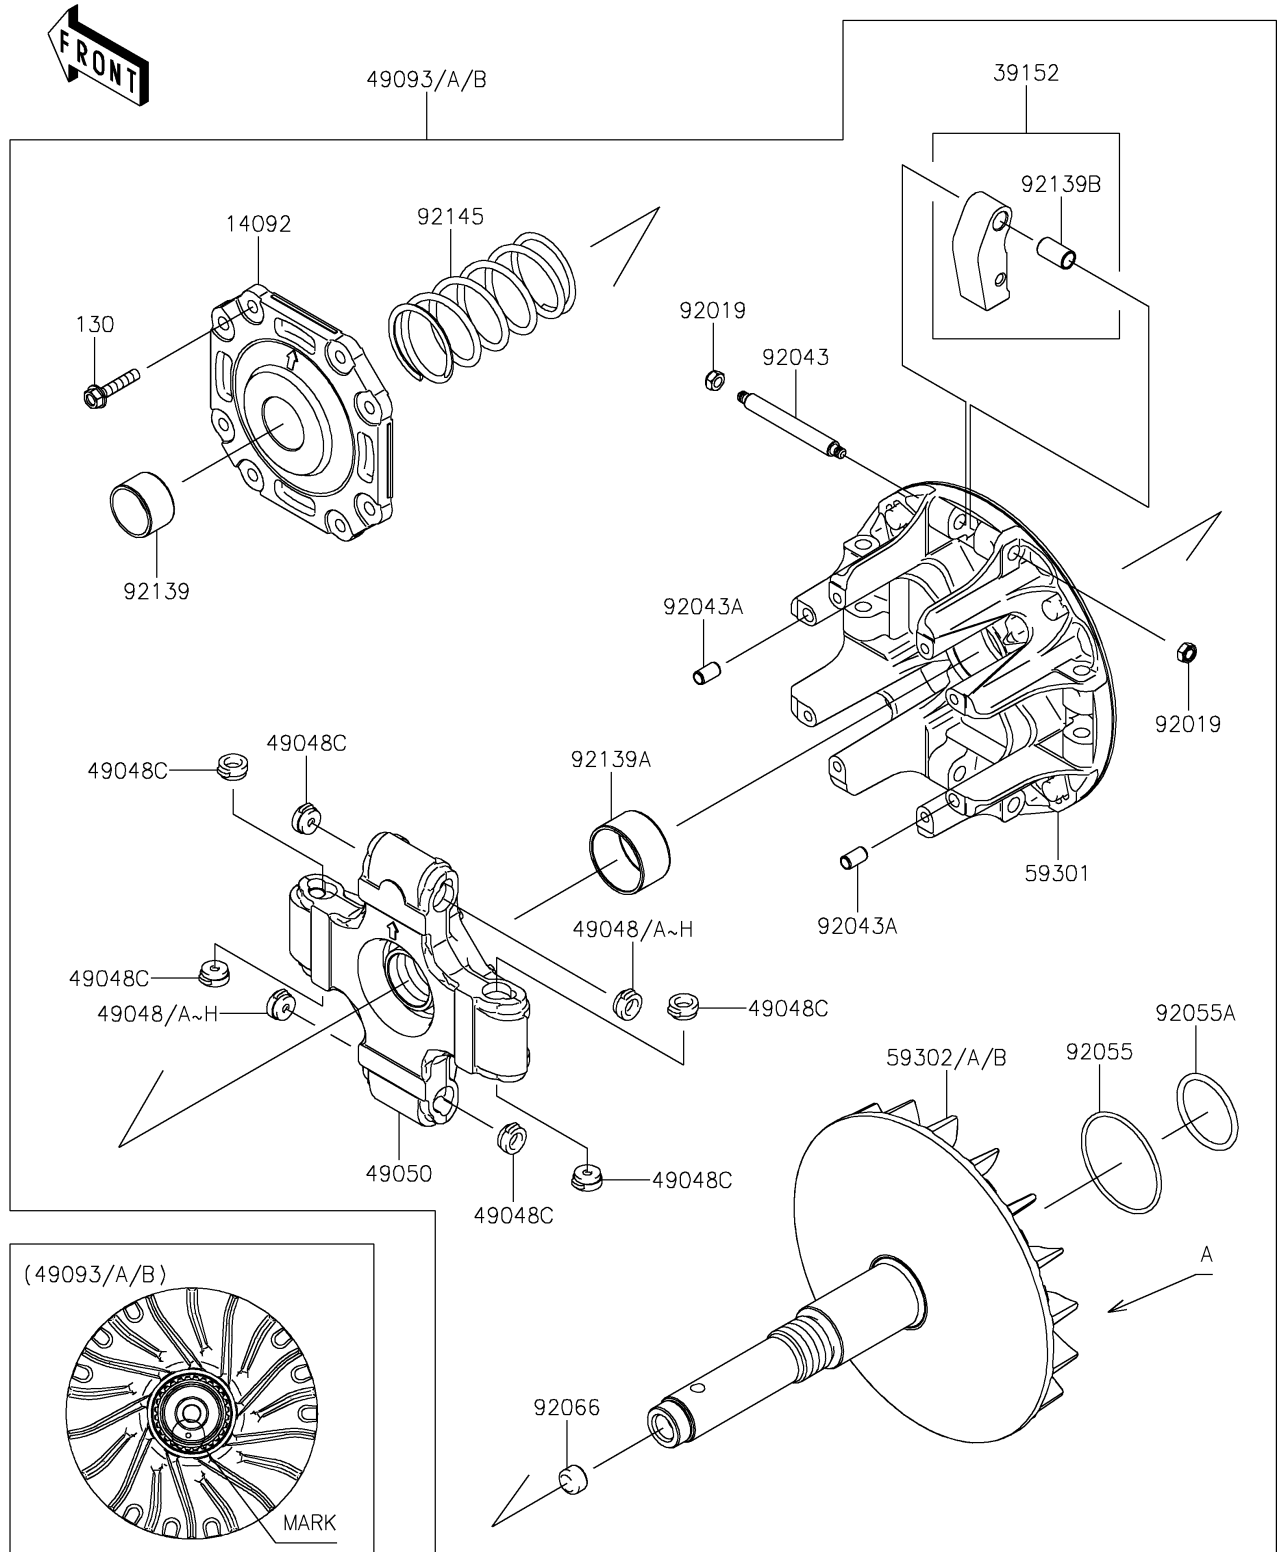

2022 MULE PRO-DXT™ EPS DIESEL FE

PARTS DIAGRAM

Drive Converter

E1391

2022 MULE PRO-DXT™ EPS DIESEL FE

PARTS LIST

Drive Converter

ITEM NAME	PART NUMBER	QUANTITY
-----------	-------------	----------
