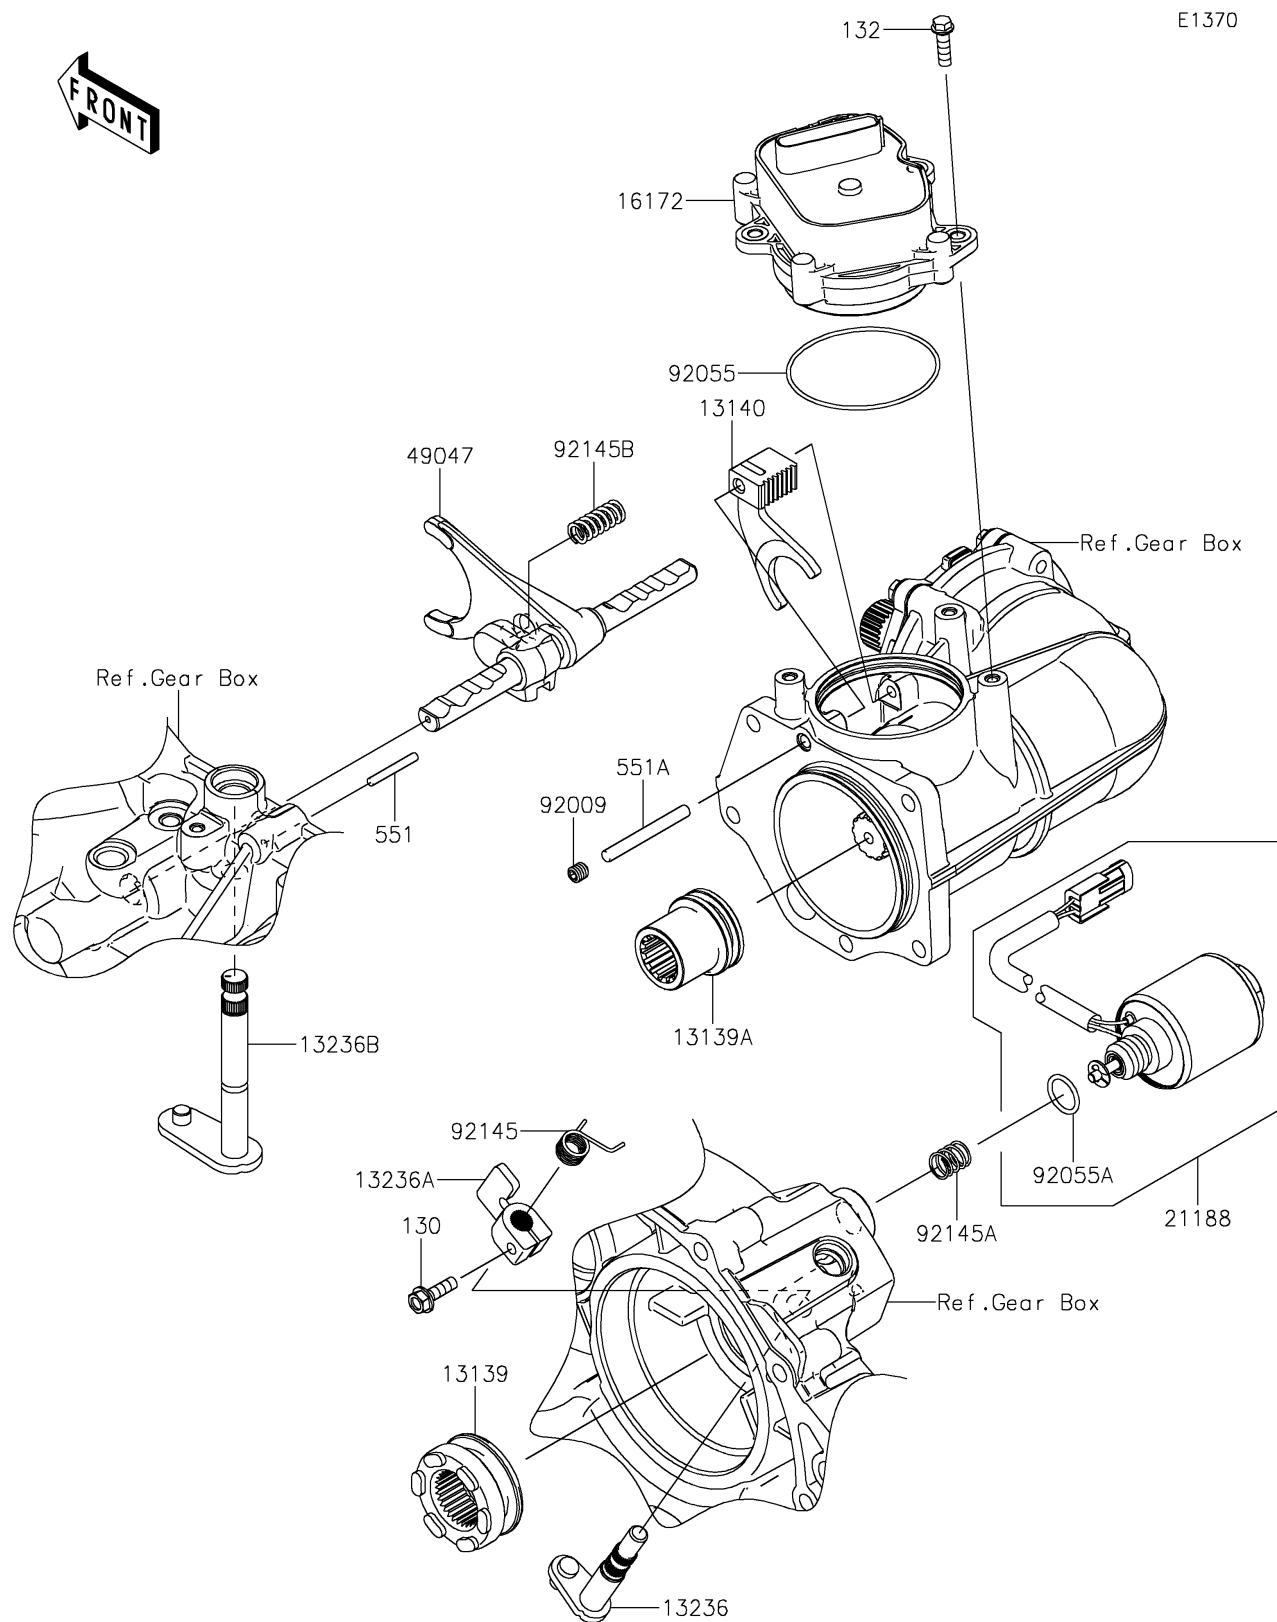

2024 MULE PRO-DXT™ FE DIESEL EPS

PARTS DIAGRAM

Gear Change Mechanism

2024 MULE PRO-DXT™ FE DIESEL EPS

PARTS LIST

Gear Change Mechanism

ITEM NAME	PART NUMBER	QUANTITY
-----------	-------------	----------
