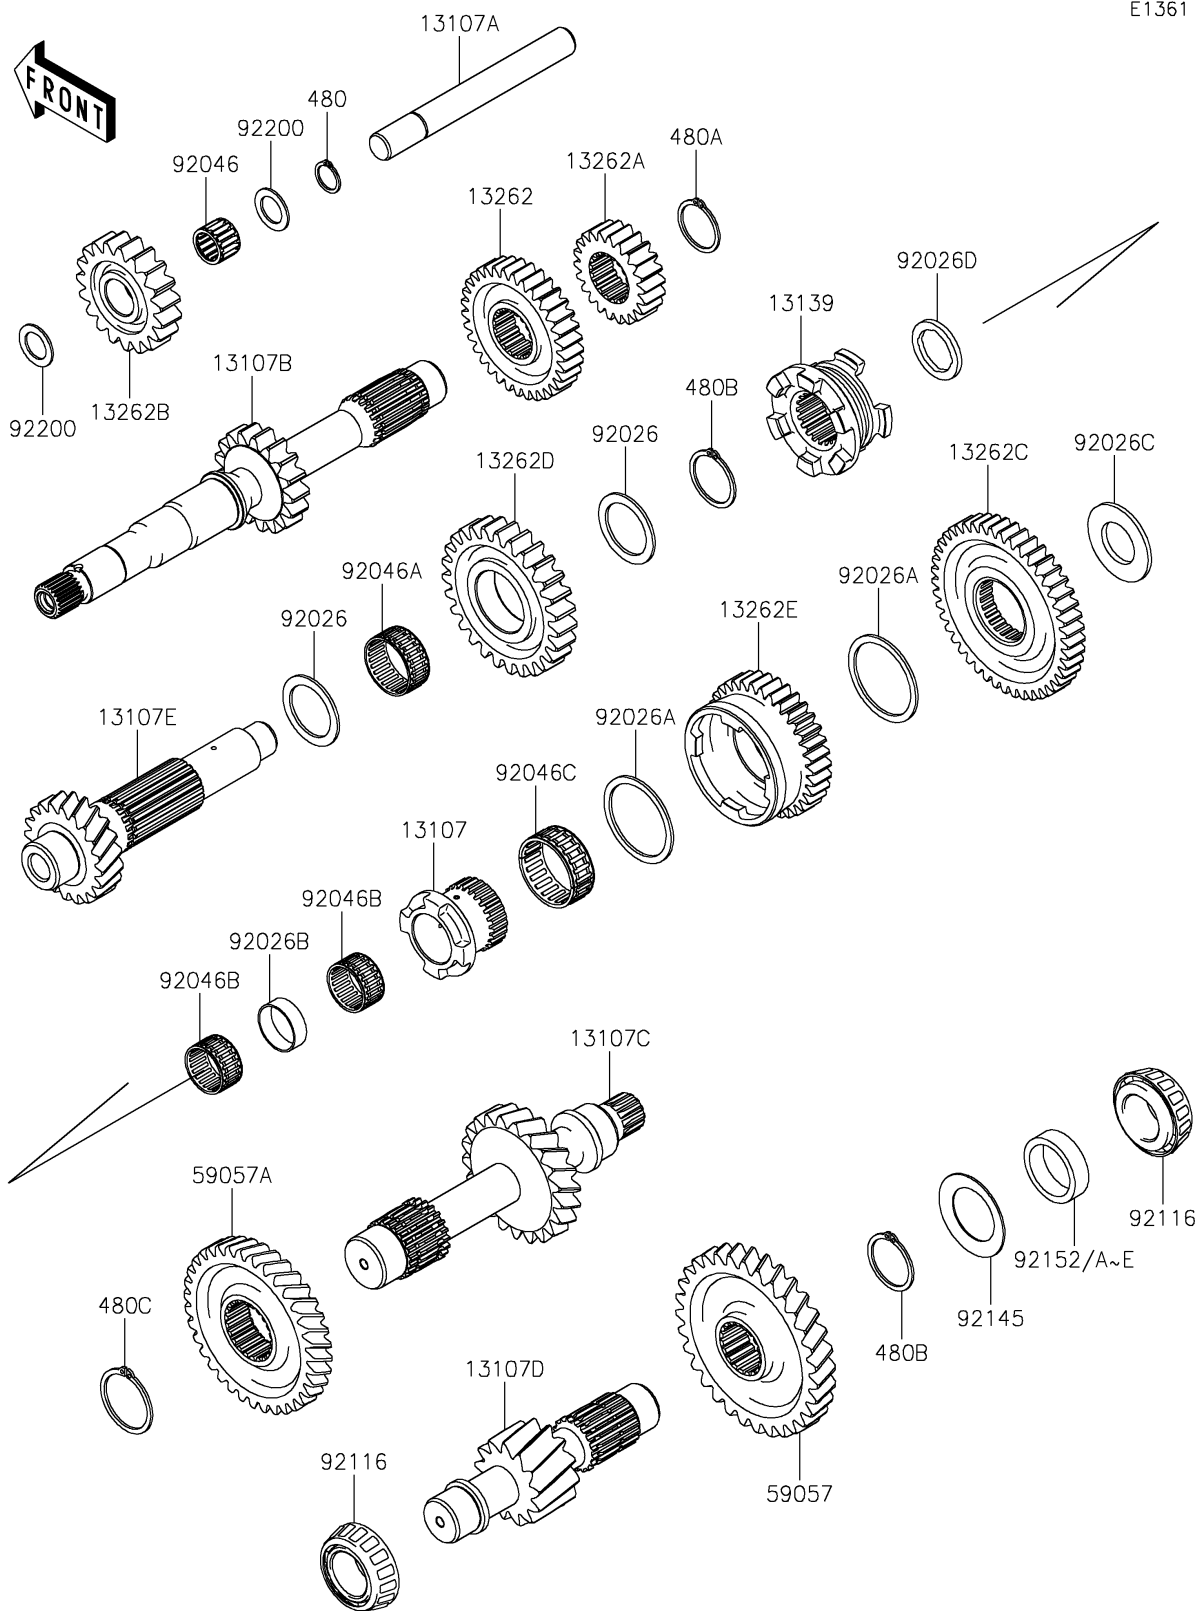

2024 MULE PRO-DXT™ FE DIESEL EPS

PARTS DIAGRAM

Transmission

E1361

2024 MULE PRO-DXT™ FE DIESEL EPS

PARTS LIST

Transmission

ITEM NAME	PART NUMBER	QUANTITY
-----------	-------------	----------
