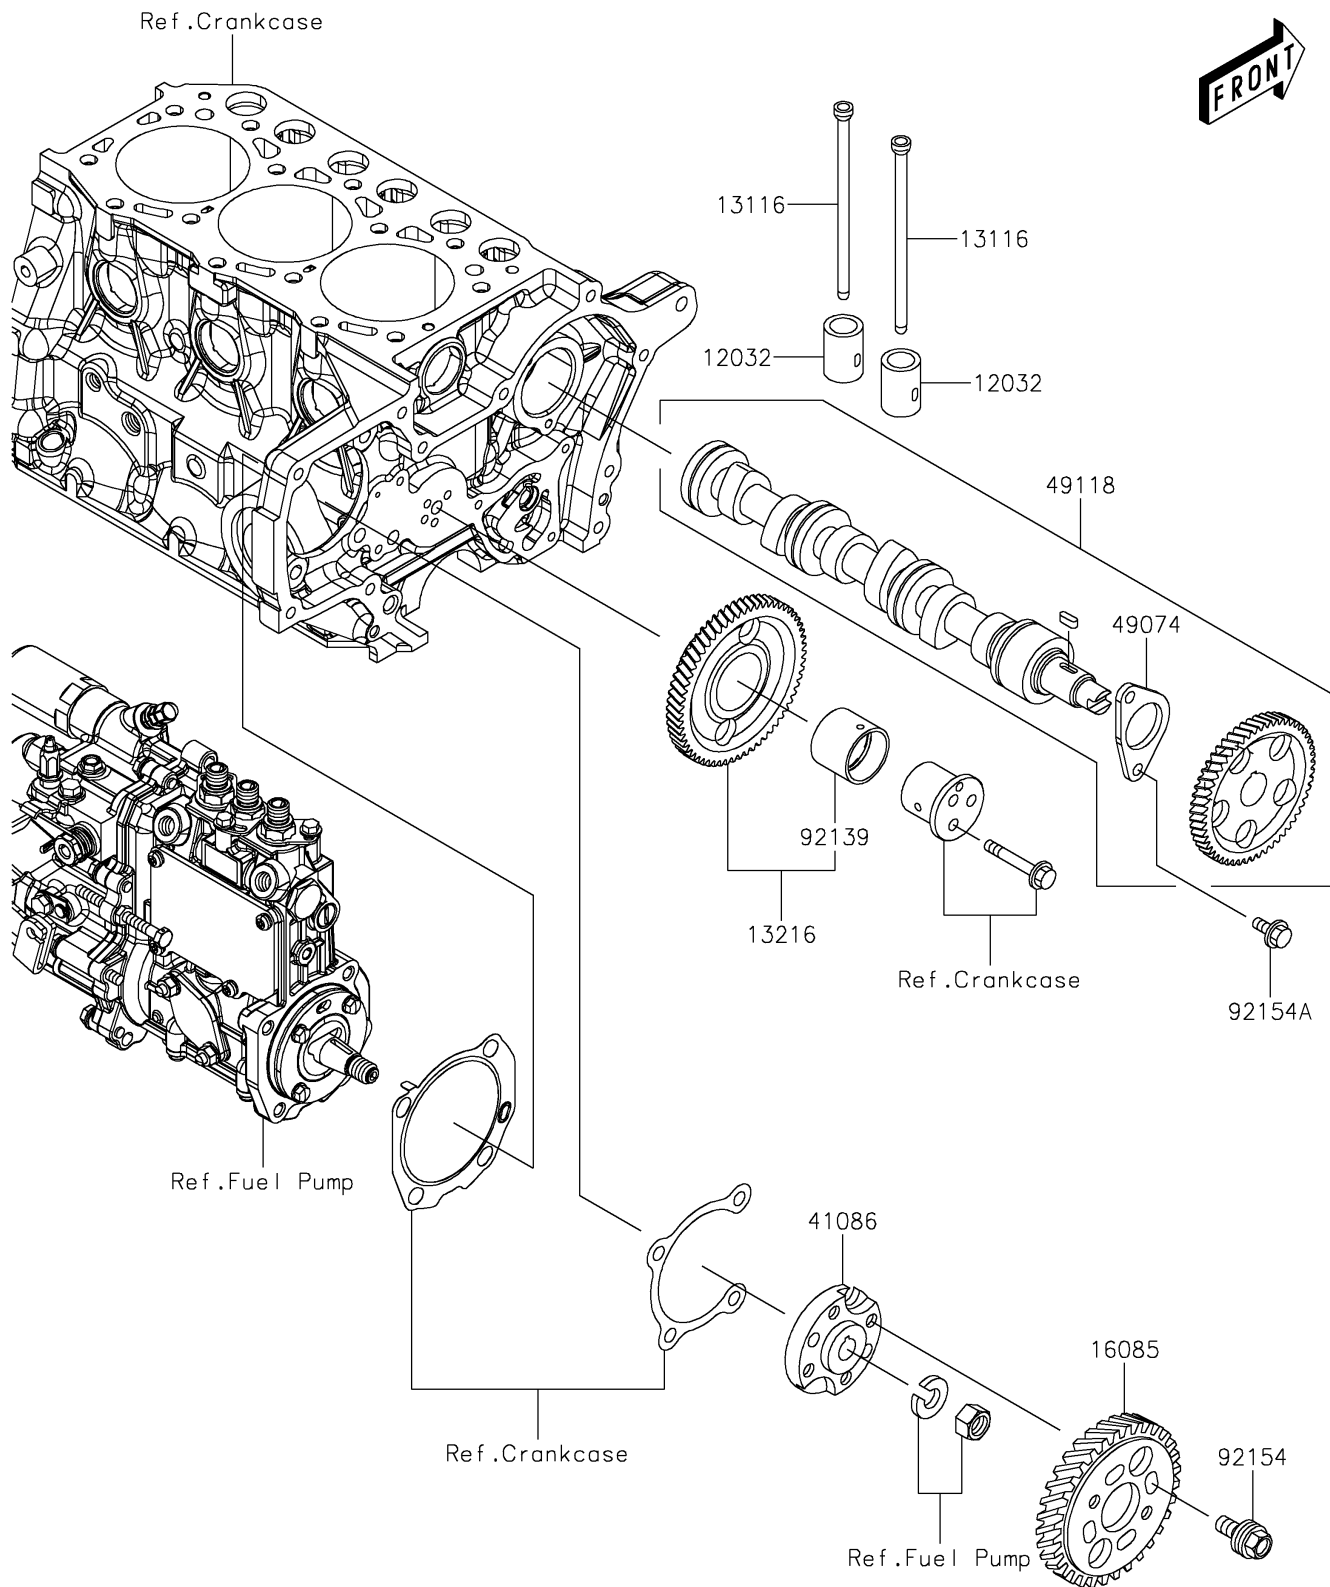

2024 MULE PRO-DXT™ FE DIESEL EPS

PARTS DIAGRAM

Valve(s)/Camshaft(s)

E1211

2024 MULE PRO-DXT™ FE DIESEL EPS

PARTS LIST

Valve(s)/Camshaft(s)

ITEM NAME	PART NUMBER	QUANTITY
-----------	-------------	----------
