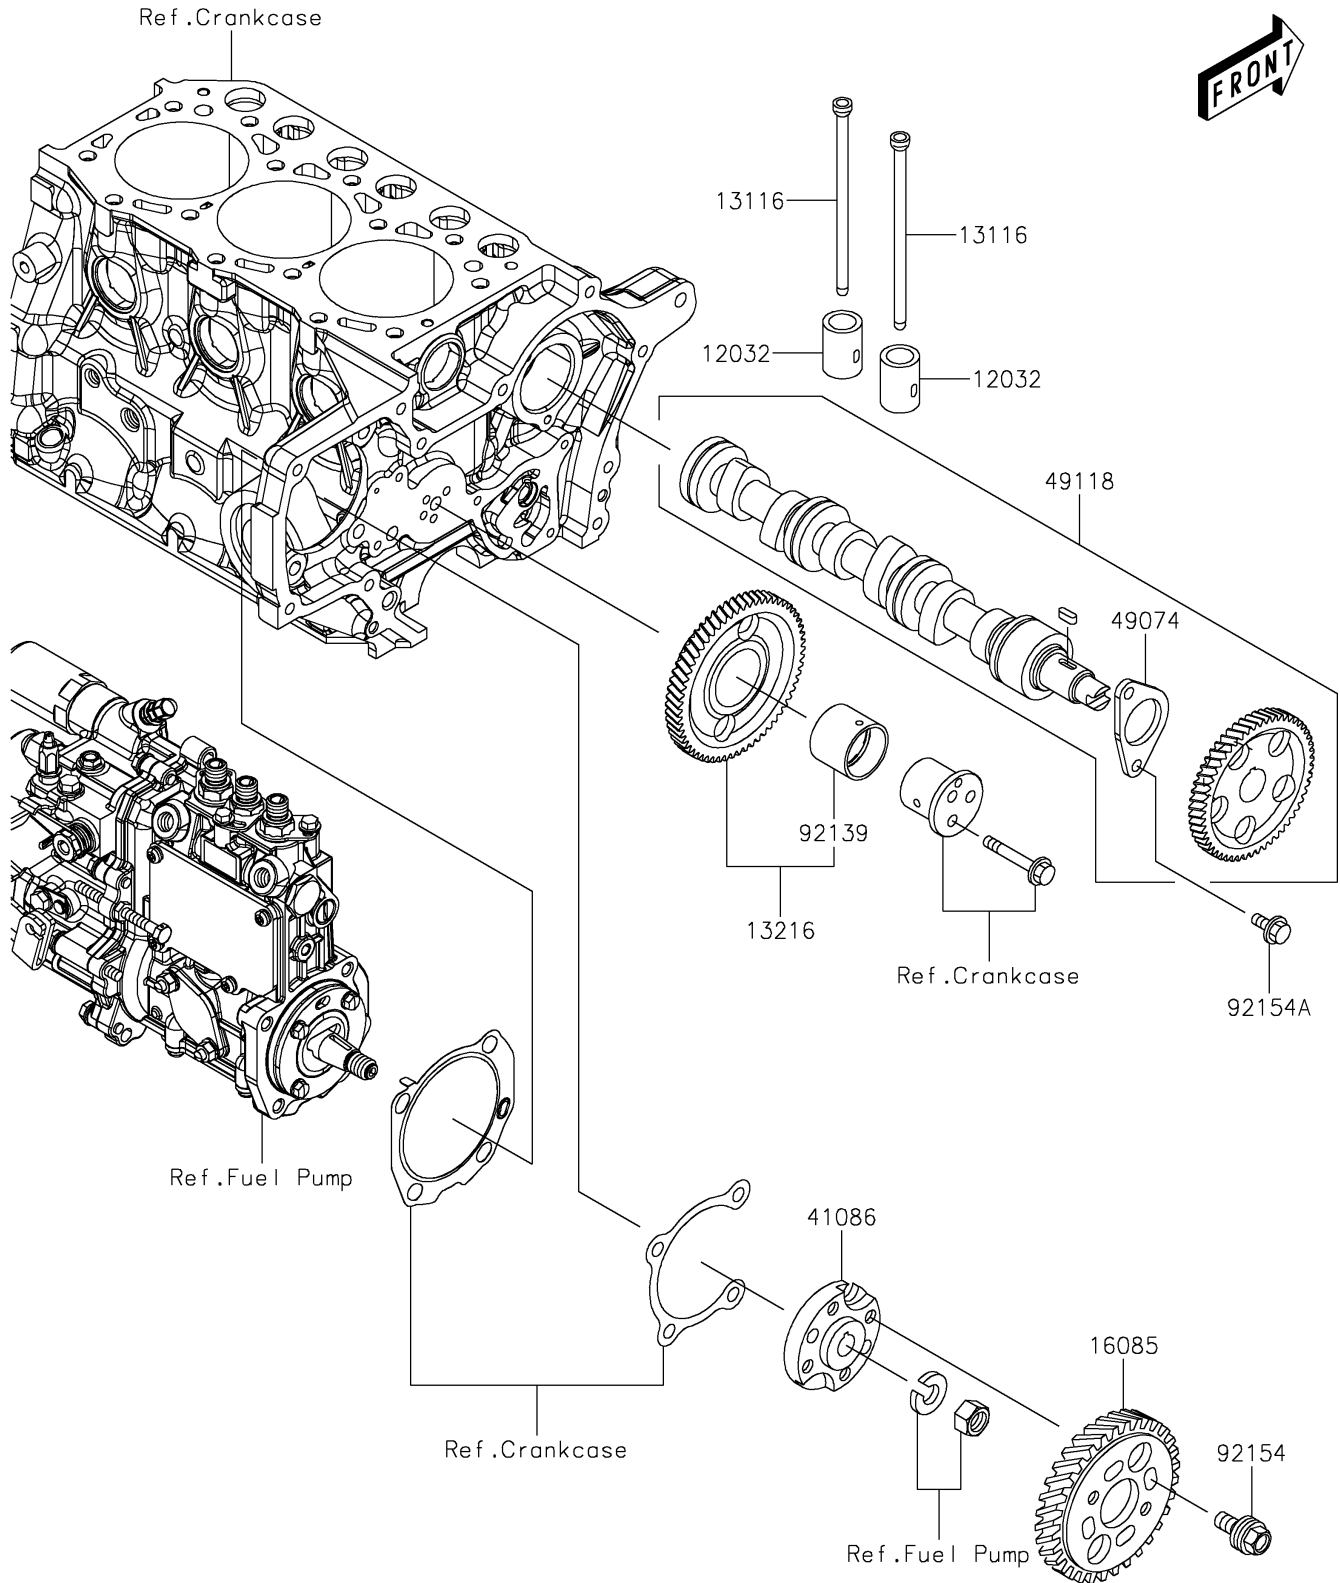

2022 MULE PRO-DXT™ EPS DIESEL FE

PARTS DIAGRAM

Valve(s)/Camshaft(s)

E1211

2022 MULE PRO-DXT™ EPS DIESEL FE

PARTS LIST

Valve(s)/Camshaft(s)

ITEM NAME

PART NUMBER

QUANTITY
