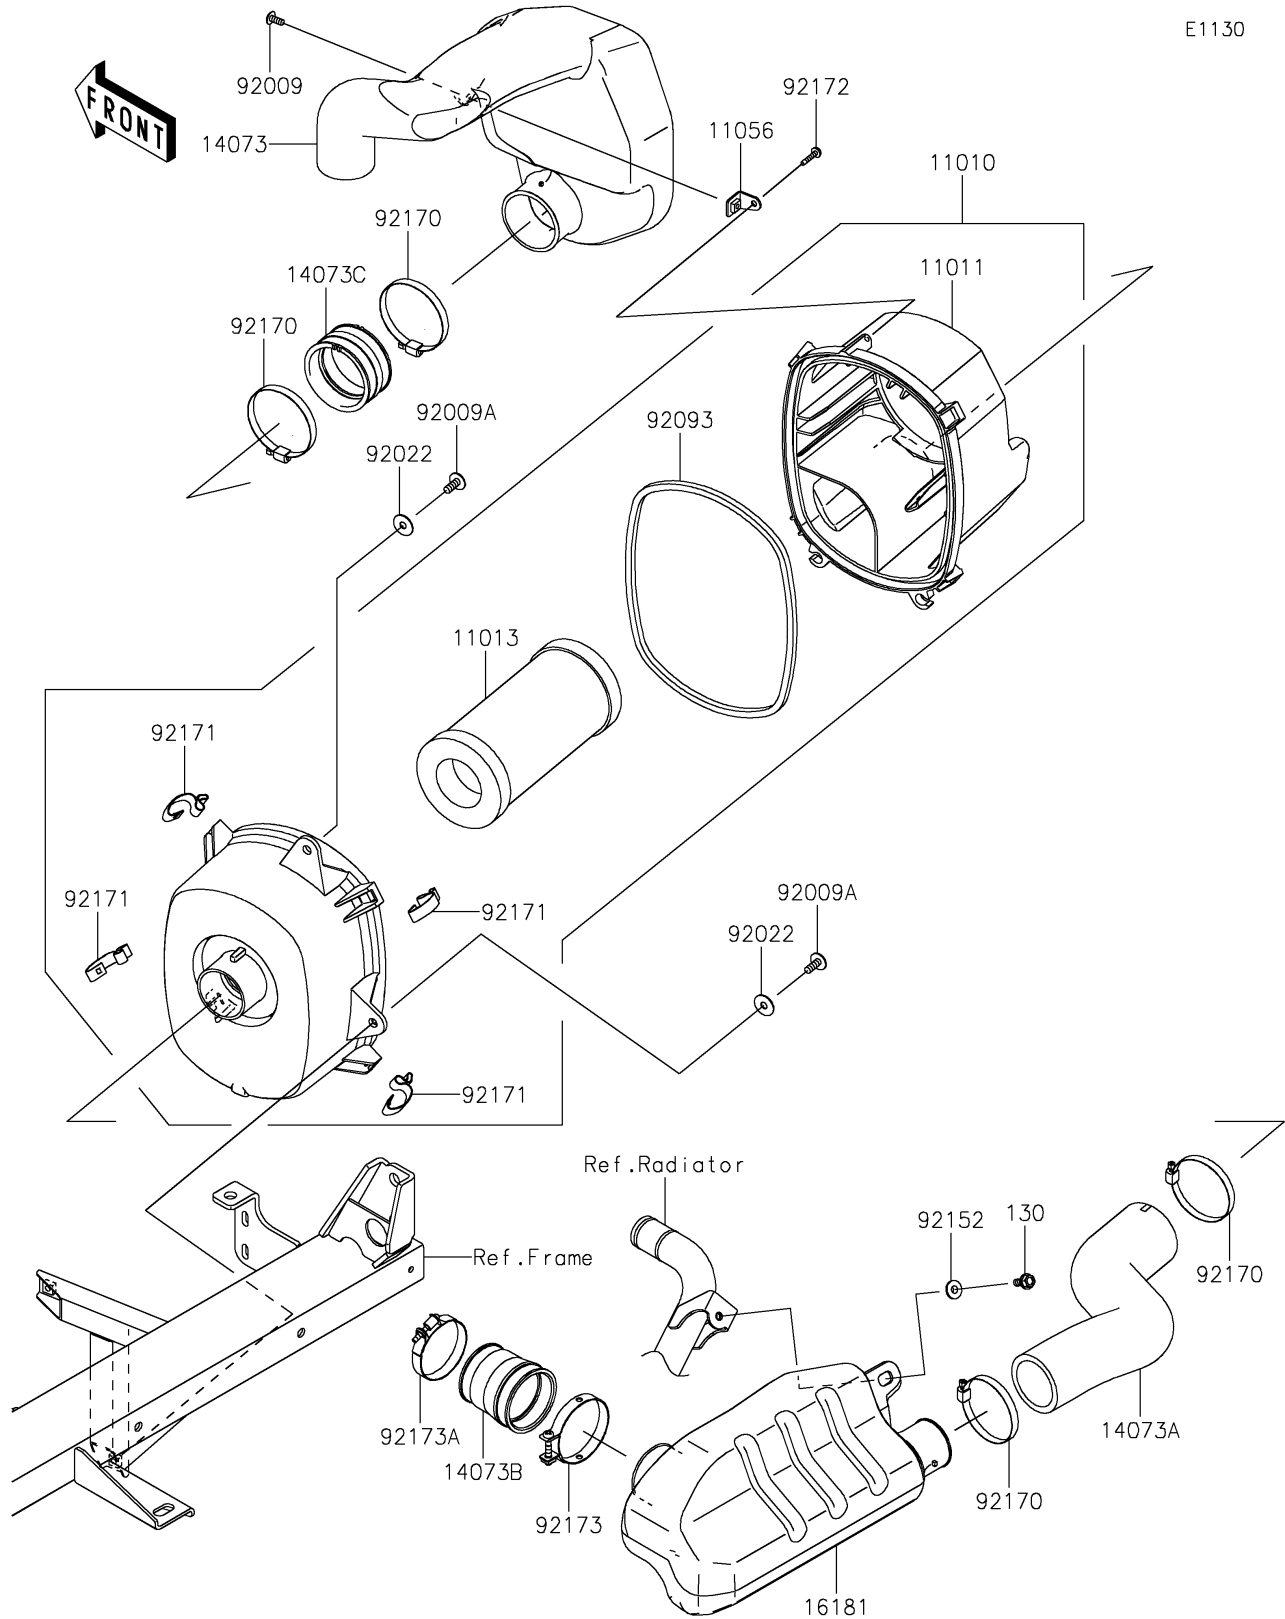

2022 MULE PRO-DXT™ EPS DIESEL FE

PARTS DIAGRAM

Air Cleaner

2022 MULE PRO-DXT™ EPS DIESEL FE

PARTS LIST

Air Cleaner

| ITEM NAME | PART NUMBER | QUANTITY |
|-----------|-------------|----------|
|-----------|-------------|----------|
