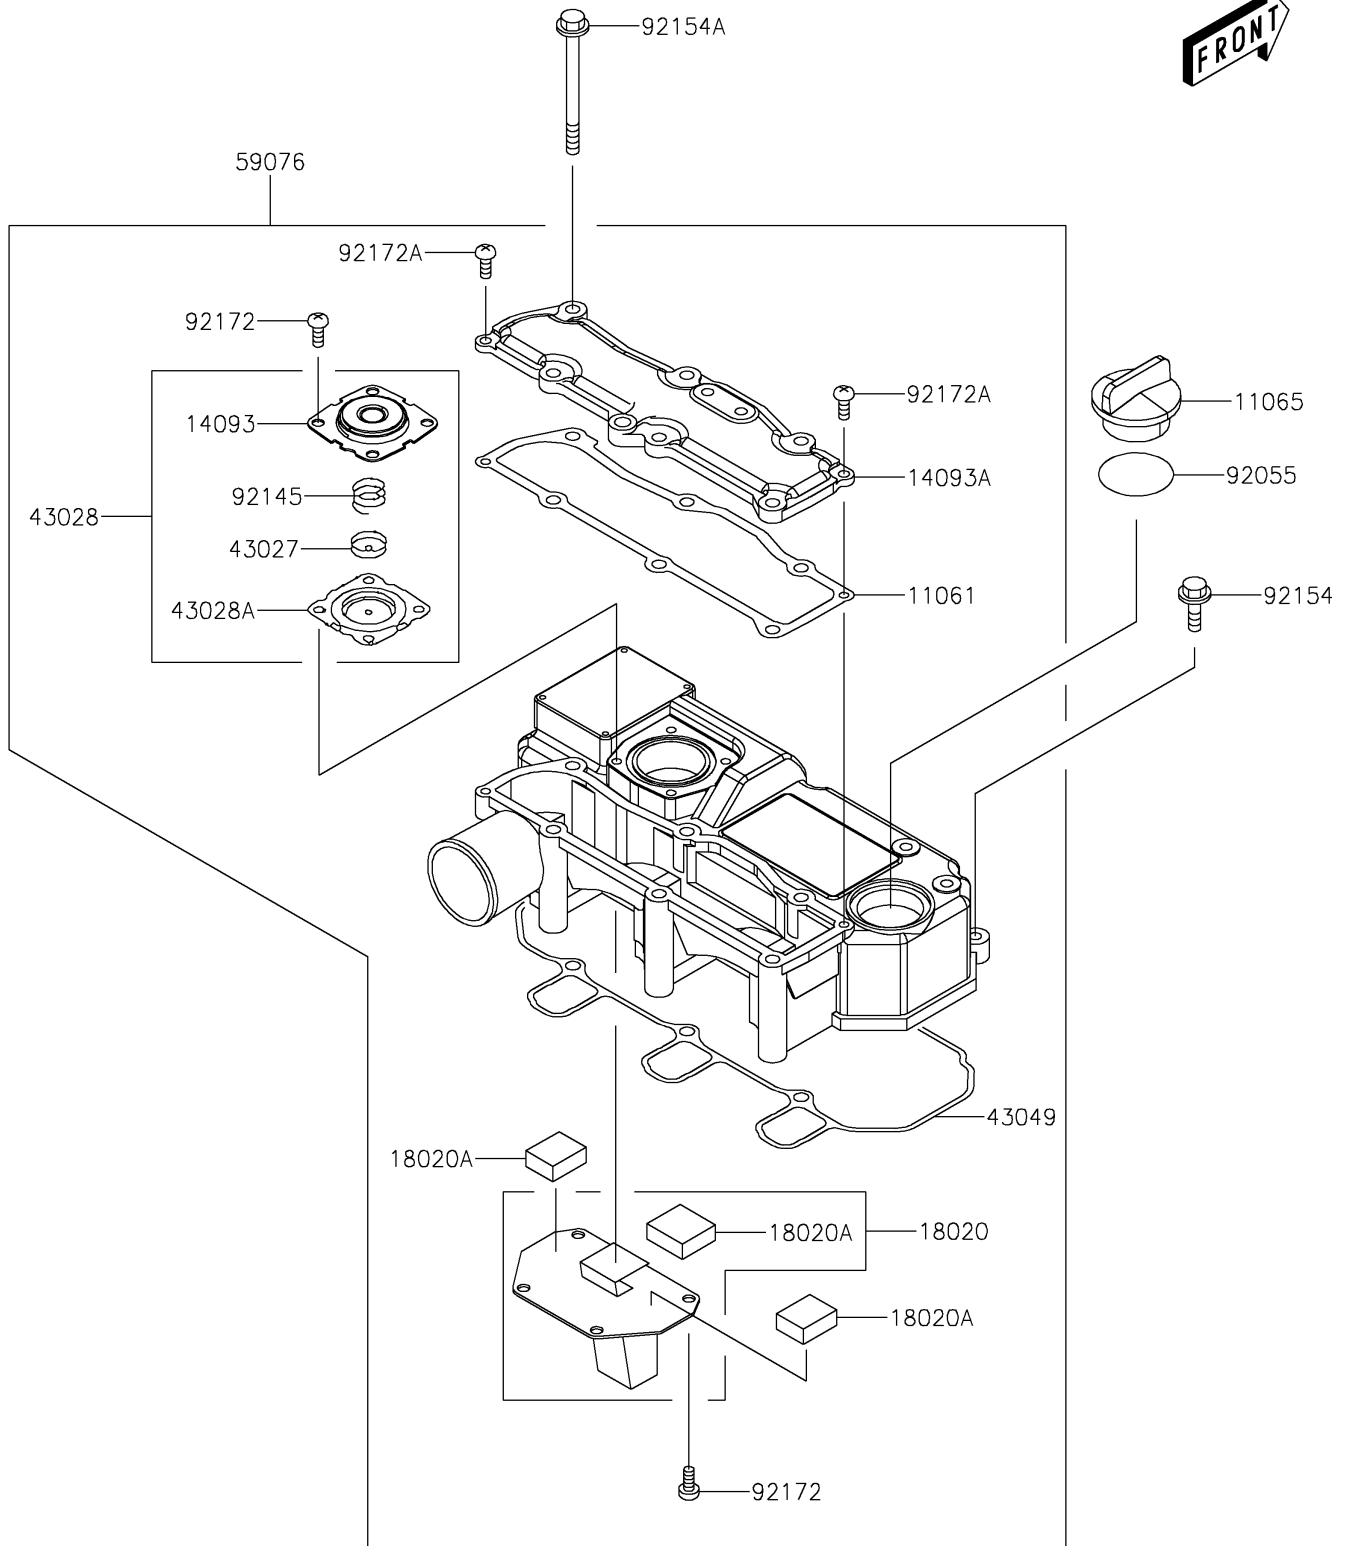

## PARTS DIAGRAM Cylinder Head Cover

E1112

# 2024 MULE PRO-DXT™ FE DIESEL EPS

## PARTS LIST

### Cylinder Head Cover

ITEM NAME	PART NUMBER	QUANTITY
-----------	-------------	----------

---