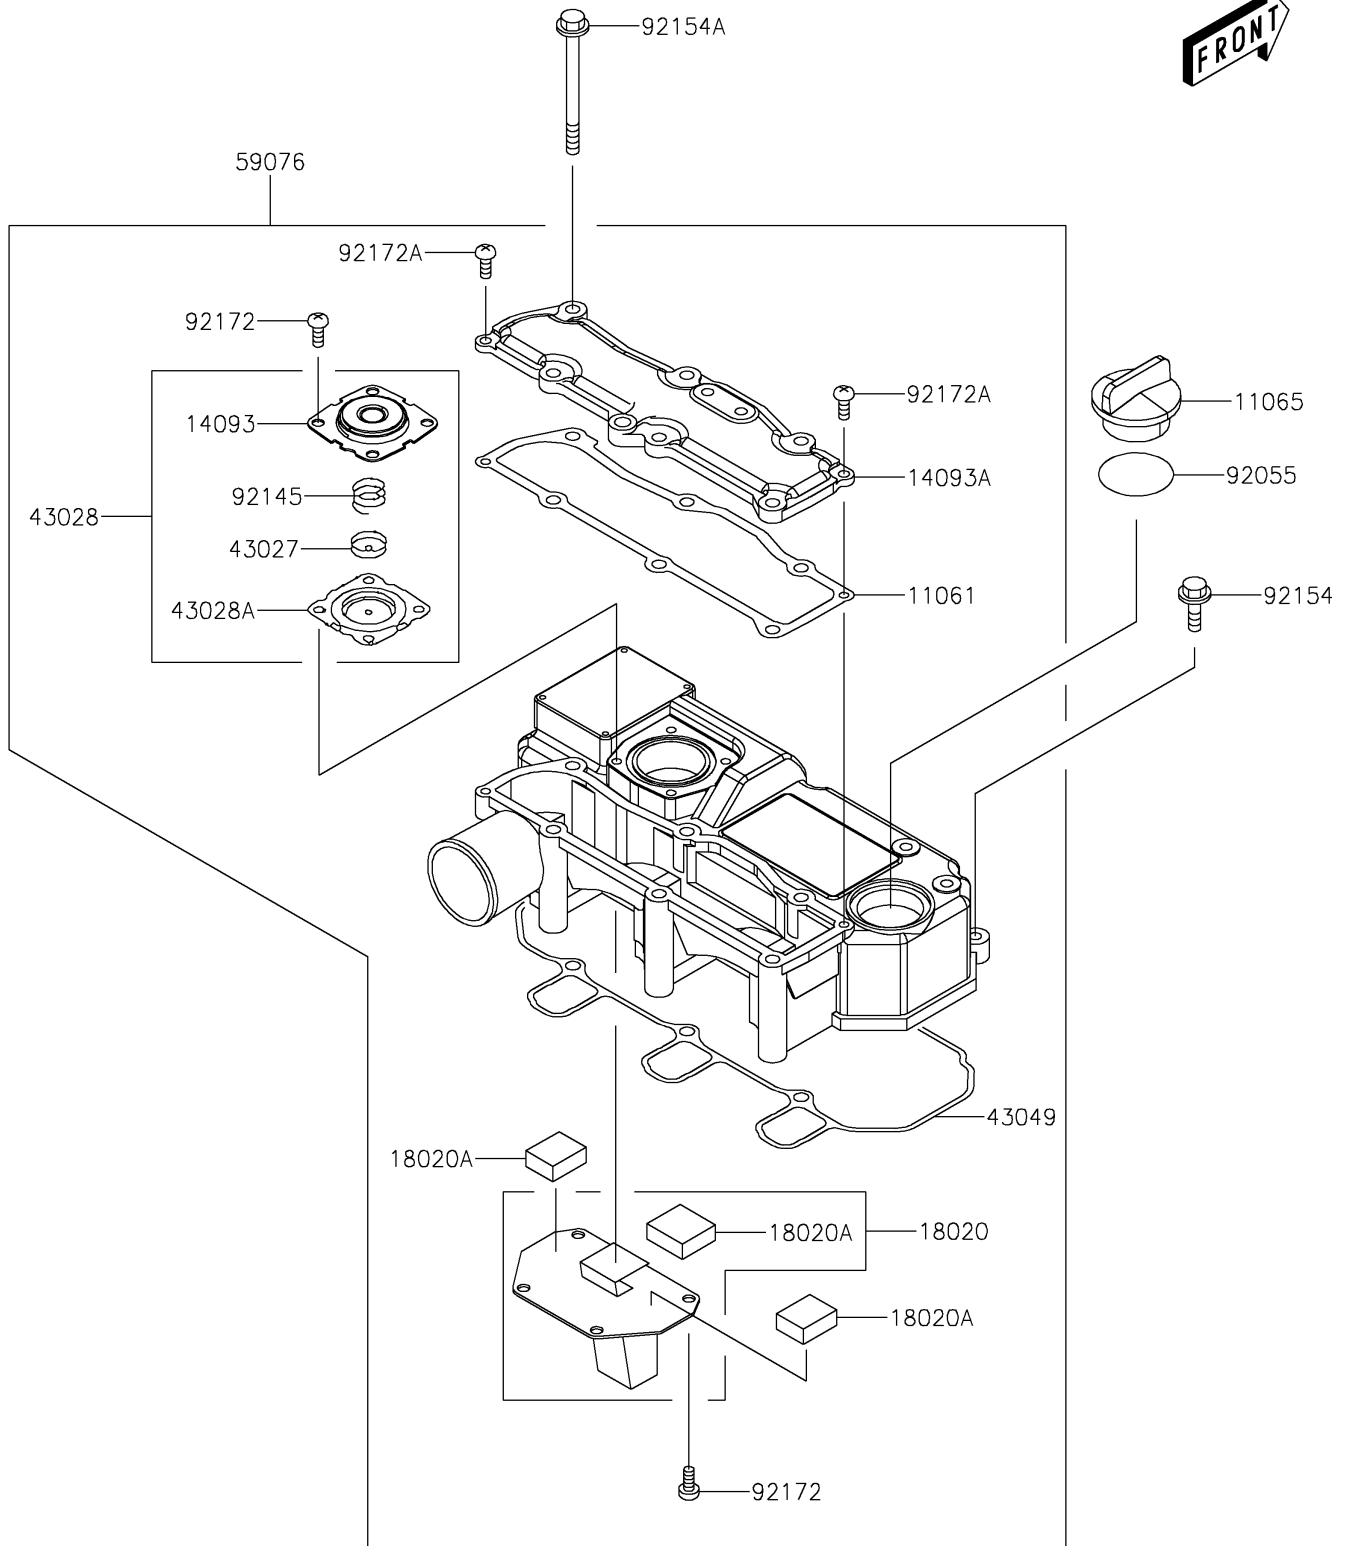

2022 MULE PRO-DXT™ EPS DIESEL FE

PARTS DIAGRAM Cylinder Head Cover

E1112

2022 MULE PRO-DXT™ EPS DIESEL FE

PARTS LIST

Cylinder Head Cover

ITEM NAME	PART NUMBER	QUANTITY
-----------	-------------	----------
