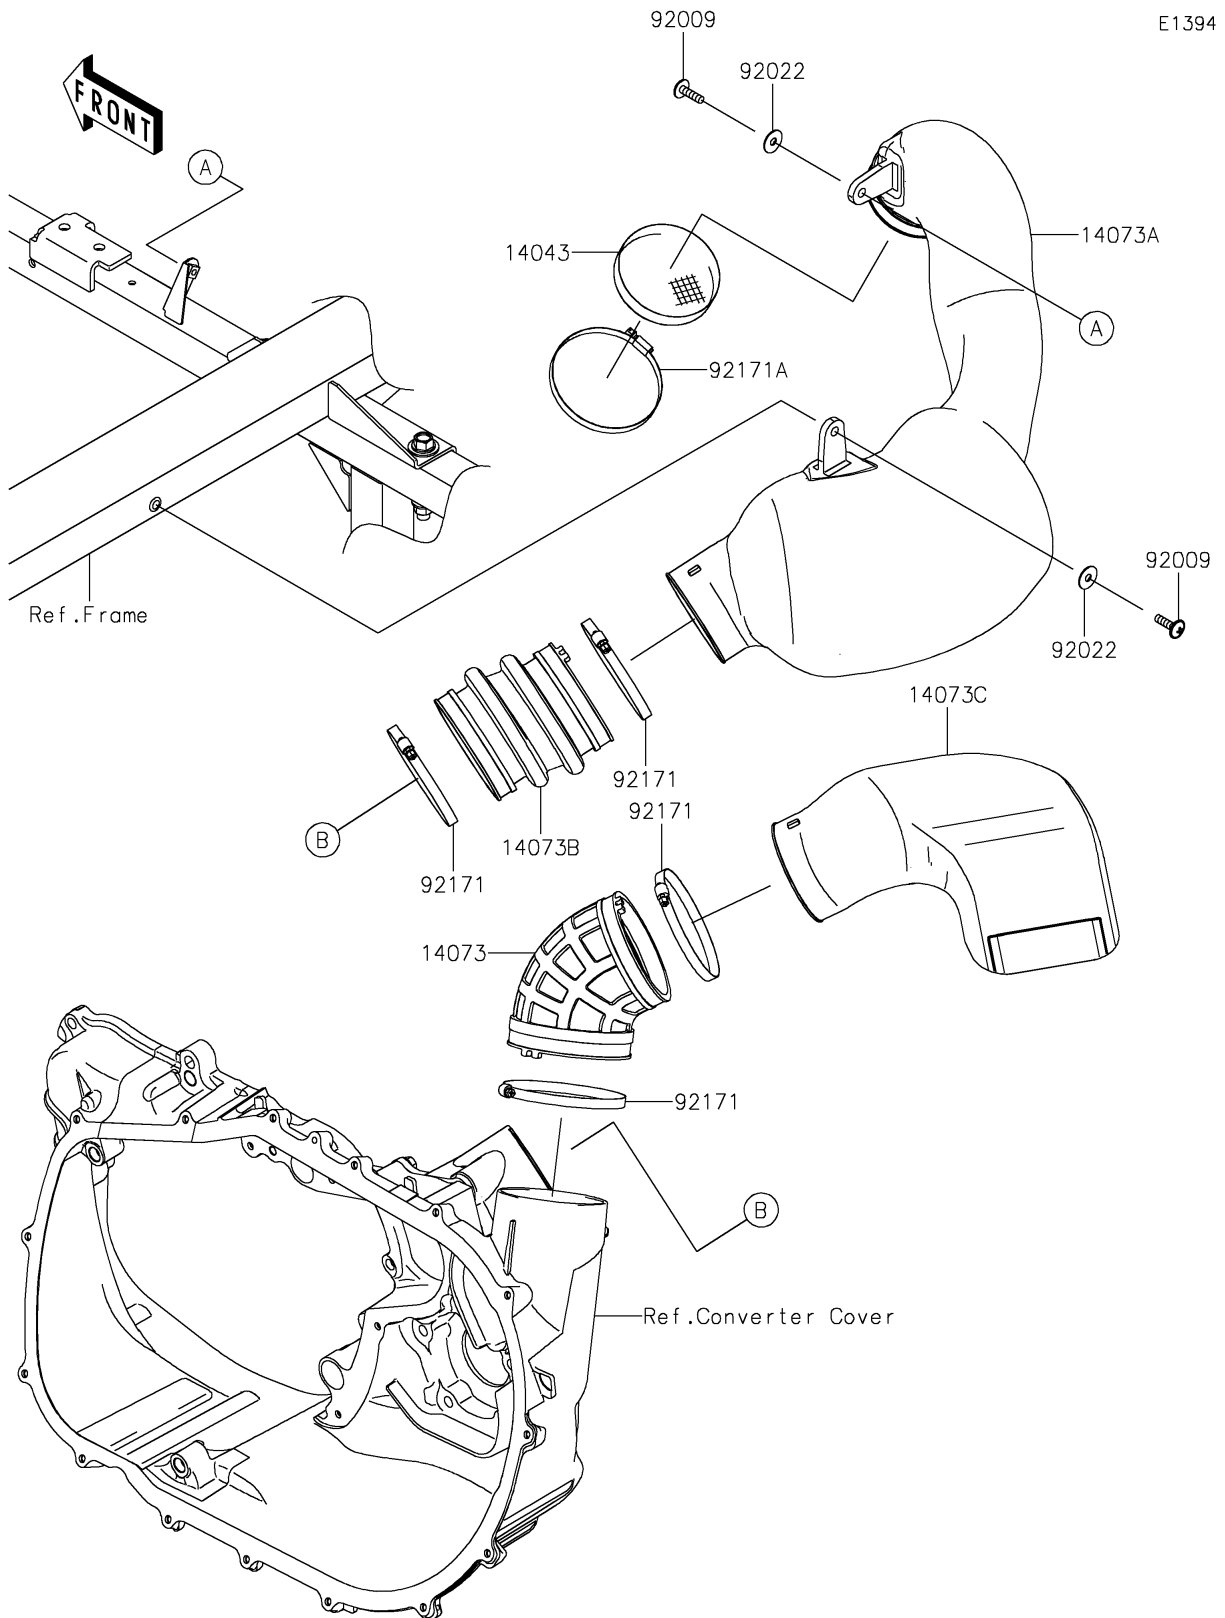

2022 MULE PRO-DXT™ EPS DIESEL

PARTS DIAGRAM

Air Cleaner-Belt Converter

2022 MULE PRO-DXT™ EPS DIESEL

PARTS LIST

Air Cleaner-Belt Converter

ITEM NAME	PART NUMBER	QUANTITY
FILTER (Ref # 14043)	14043-0013	1
DUCT,EXHAUST (Ref # 14073)	14073-0788	1
DUCT,INTAKE (Ref # 14073A)	14073-0789	1
DUCT,INTAKE (Ref # 14073B)	14073-0790	1
DUCT,EXHAUST (Ref # 14073C)	14073-0793	1
SCREW,6X22 (Ref # 92009)	92009-1441	2
WASHER,PLAIN,6.5X20X1 (Ref # 92022)	92022-165	2
CLAMP (Ref # 92171)	92171-1383	4
CLAMP (Ref # 92171A)	92171-3716	1