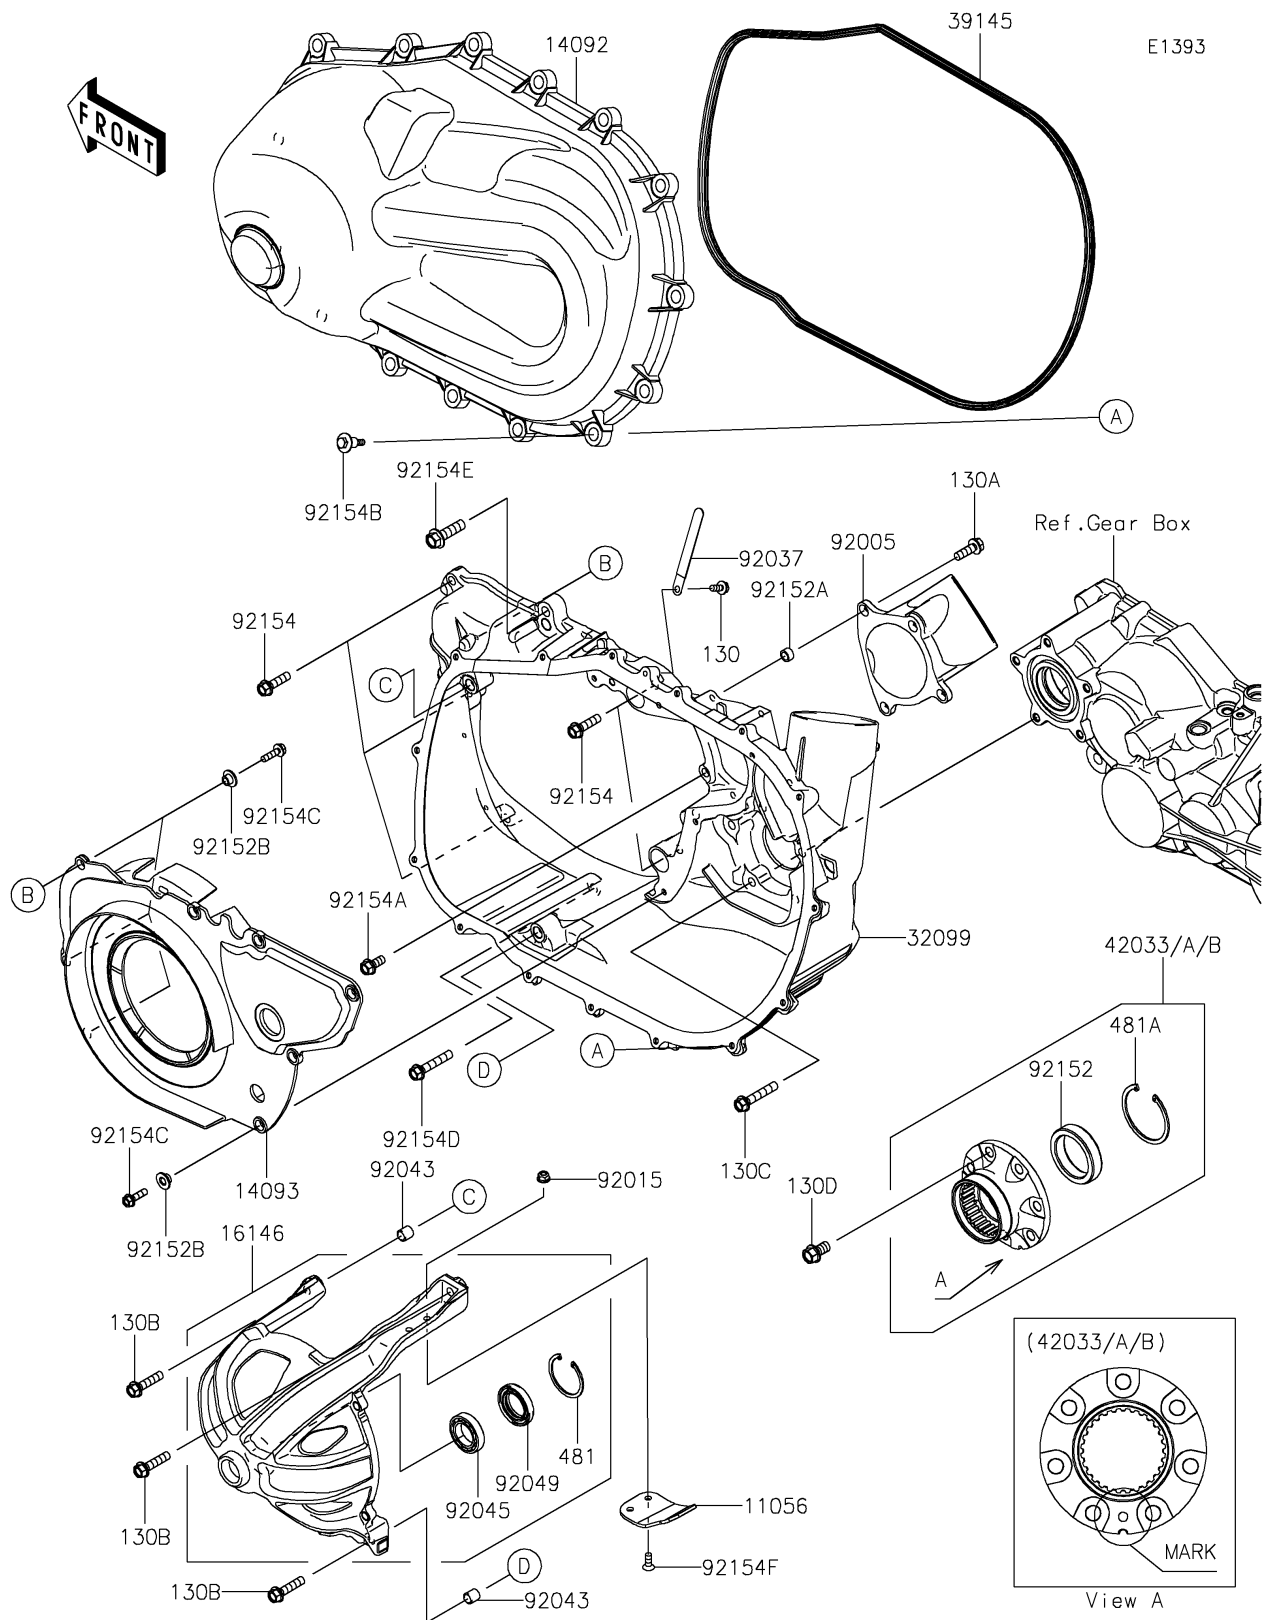

2022 MULE PRO-DX™ EPS DIESEL

PARTS DIAGRAM

Converter Cover

2022 MULE PRO-DX™ EPS DIESEL

PARTS LIST

Converter Cover

ITEM NAME	PART NUMBER	QUANTITY
-----------	-------------	----------
