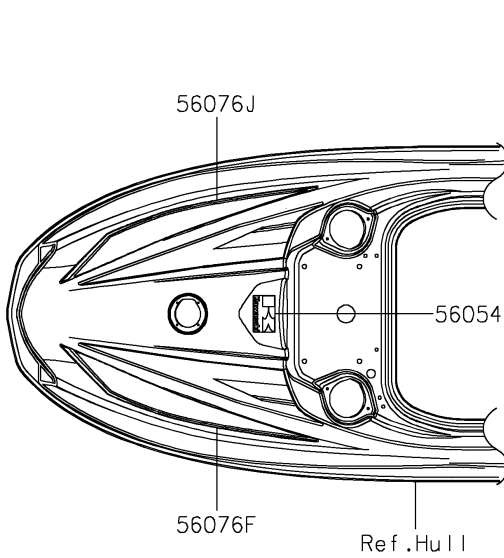

2021 JET SKI® SX-R™

PARTS DIAGRAM

Decals(AMFNN)

F3880

2021 JET SKI® SX-R™

PARTS LIST Decals(AMFNN)

ITEM NAME

PART NUMBER

QUANTITY
