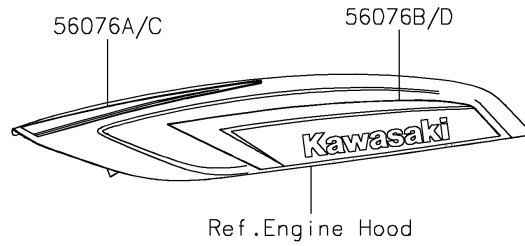

2021 JET SKI® SX-R™

PARTS DIAGRAM

Decals(AMFNN)

F3880

2021 JET SKI® SX-R™

PARTS LIST Decals(AMFNN)

ITEM NAME

PART NUMBER