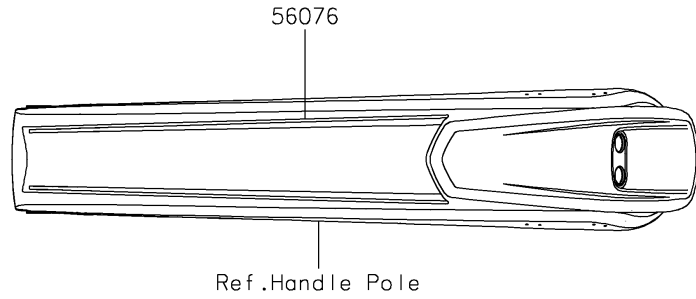

2021 JET SKI® SX-R™

PARTS DIAGRAM

Decals(AMFNN)

F3880

2021 JET SKI® SX-R™

PARTS LIST Decals(AMFNN)

ITEM NAME

PART NUMBER