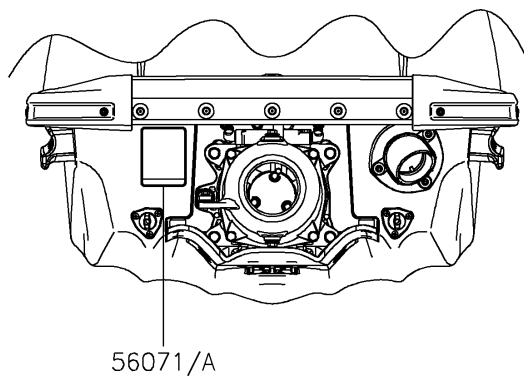

2022 JET SKI® SX-R™

PARTS DIAGRAM

Labels

F3183

2022 JET SKI® SX-R™

PARTS LIST

Labels

ITEM NAME	PART NUMBER	QUANTITY
LABEL,FIRE EXTINGUISHER (Ref # 56030)	56030-3755	1
LABEL-WARNING,RIGHTING (Ref # 56071)	56071-0398	1
LABEL-WARNING,FUEL SUPPLY (Ref # 56071B)	56071-0424	1
LABEL-WARNING,IMPORTANT SAFETY (Ref # 56071D)	56071-0868	1
LABEL-WARNING,AVOID COLLISIONS (Ref # 56071E)	56071-0869	1