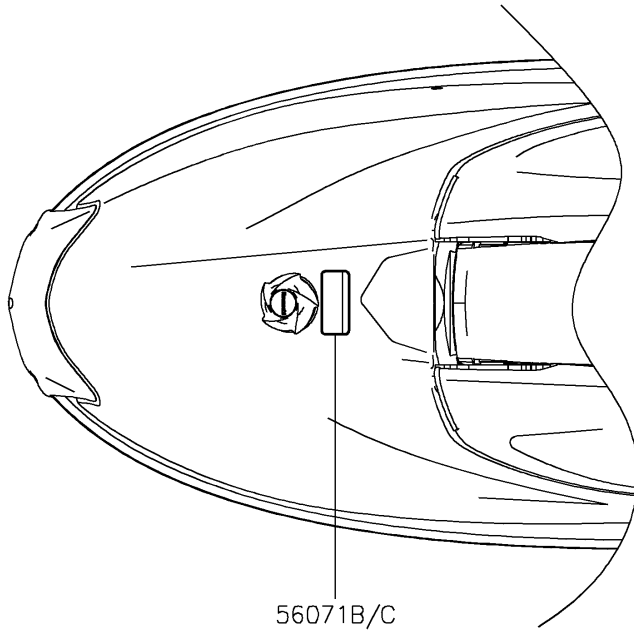

2022 JET SKI® SX-R™

PARTS DIAGRAM

Labels

F3183

2022 JET SKI® SX-R™

PARTS LIST

Labels

ITEM NAME	PART NUMBER	QUANTITY
LABEL,FIRE EXTINGUISHER (Ref # 56030)	56030-3755	1
LABEL-WARNING,RIGHTING (Ref # 56071)	56071-0398	1
LABEL-WARNING,FUEL SUPPLY (Ref # 56071B)	56071-0424	1
LABEL-WARNING,IMPORTANT SAFETY (Ref # 56071D)	56071-0868	1
LABEL-WARNING,AVOID COLLISIONS (Ref # 56071E)	56071-0869	1