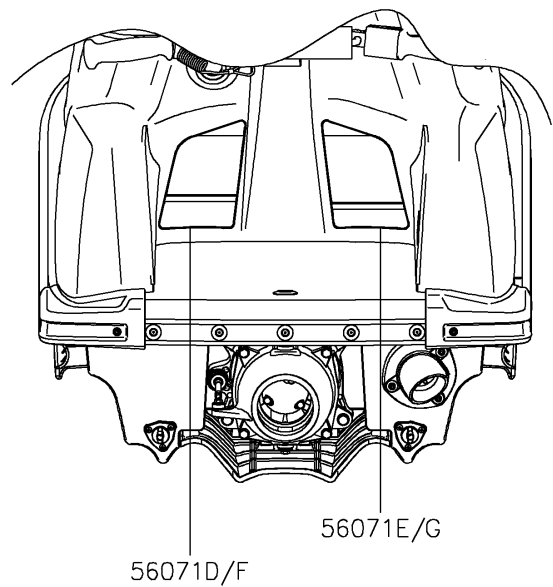

2022 JET SKI® SX-R™

PARTS DIAGRAM

Labels

F3183

2022 JET SKI® SX-R™

PARTS LIST

Labels

ITEM NAME	PART NUMBER	QUANTITY
LABEL,FIRE EXTINGUISHER (Ref # 56030)	56030-3755	1
LABEL-WARNING,RIGHTING (Ref # 56071)	56071-0398	1
LABEL-WARNING,FUEL SUPPLY (Ref # 56071B)	56071-0424	1
LABEL-WARNING,IMPORTANT SAFETY (Ref # 56071D)	56071-0868	1
LABEL-WARNING,AVOID COLLISIONS (Ref # 56071E)	56071-0869	1