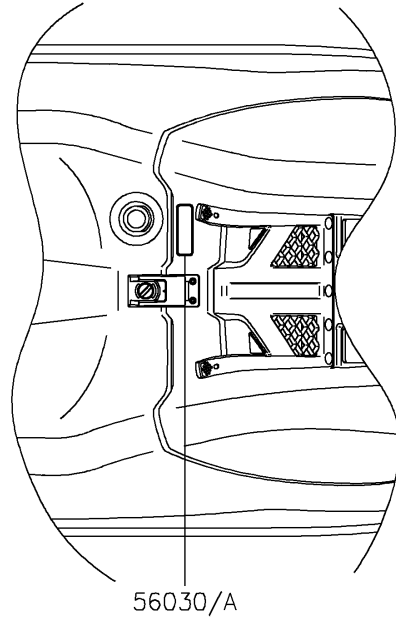

2022 JET SKI® SX-R™

PARTS DIAGRAM

Labels

F3183

2022 JET SKI® SX-R™

PARTS LIST

Labels

ITEM NAME	PART NUMBER	QUANTITY
LABEL,FIRE EXTINGUISHER (Ref # 56030)	56030-3755	1
LABEL-WARNING,RIGHTING (Ref # 56071)	56071-0398	1
LABEL-WARNING,FUEL SUPPLY (Ref # 56071B)	56071-0424	1
LABEL-WARNING,IMPORTANT SAFETY (Ref # 56071D)	56071-0868	1
LABEL-WARNING,AVOID COLLISIONS (Ref # 56071E)	56071-0869	1