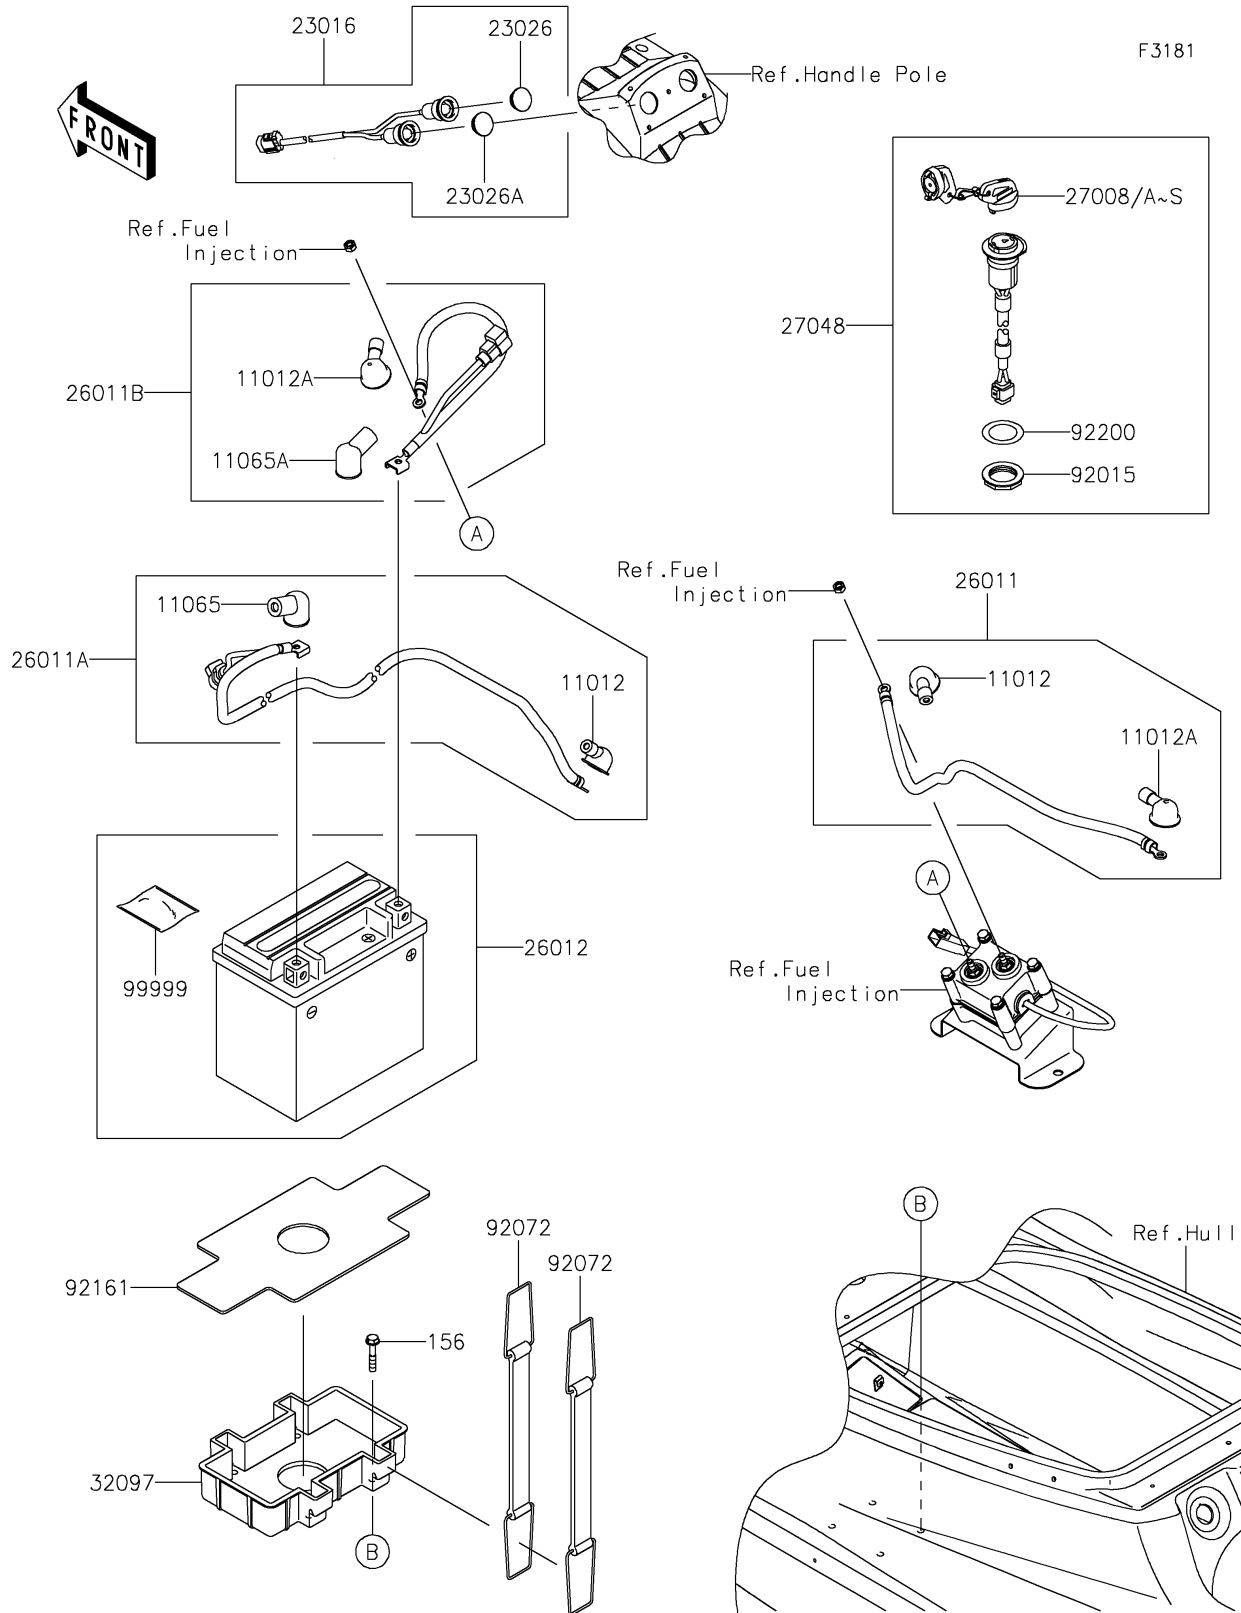

2021 JET SKI® SX-R™

PARTS DIAGRAM Electrical Equipment

2021 JET SKI® SX-R™

PARTS LIST

Electrical Equipment

ITEM NAME

PART NUMBER

QUANTITY
