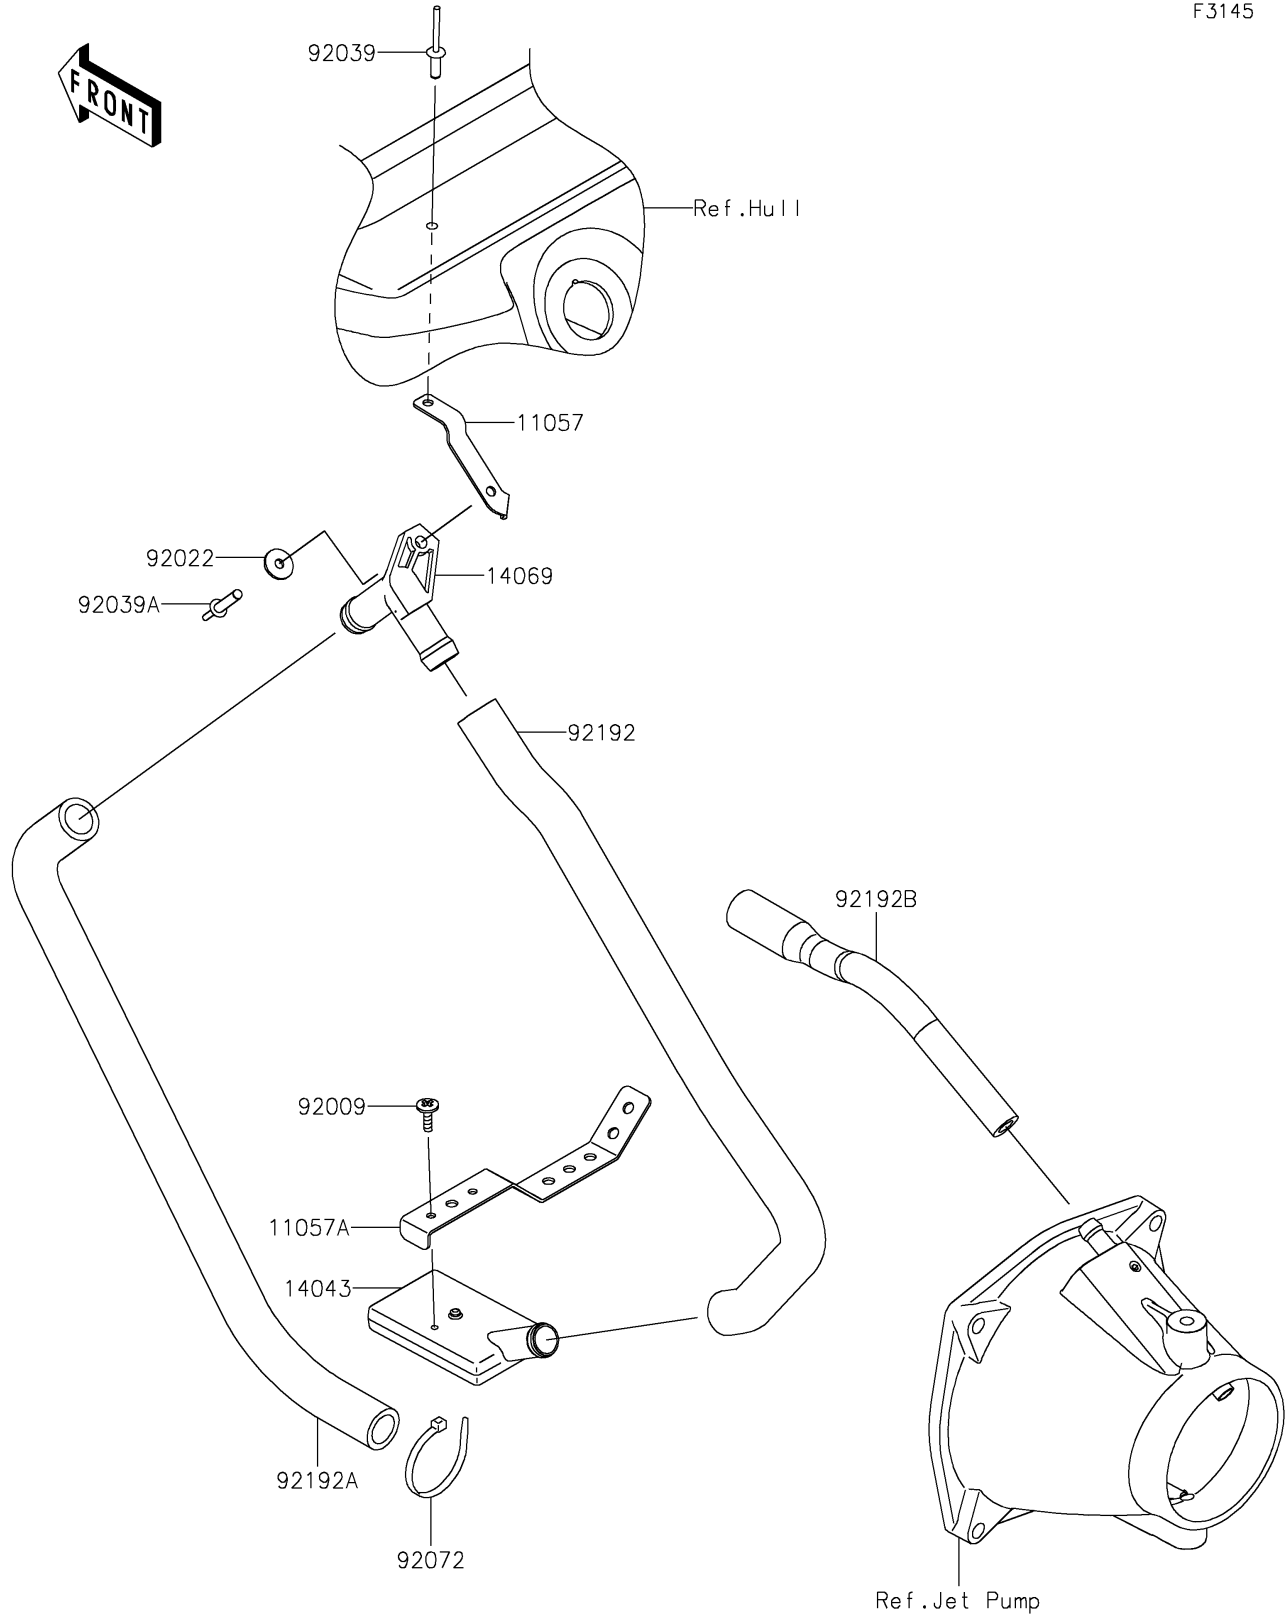

2021 JET SKI® SX-R™

PARTS DIAGRAM

Bilge System

F3145

2021 JET SKI® SX-R™

PARTS LIST

Bilge System

Kawasaki

Let the Good Times Roll®

ITEM NAME

PART NUMBER

QUANTITY
