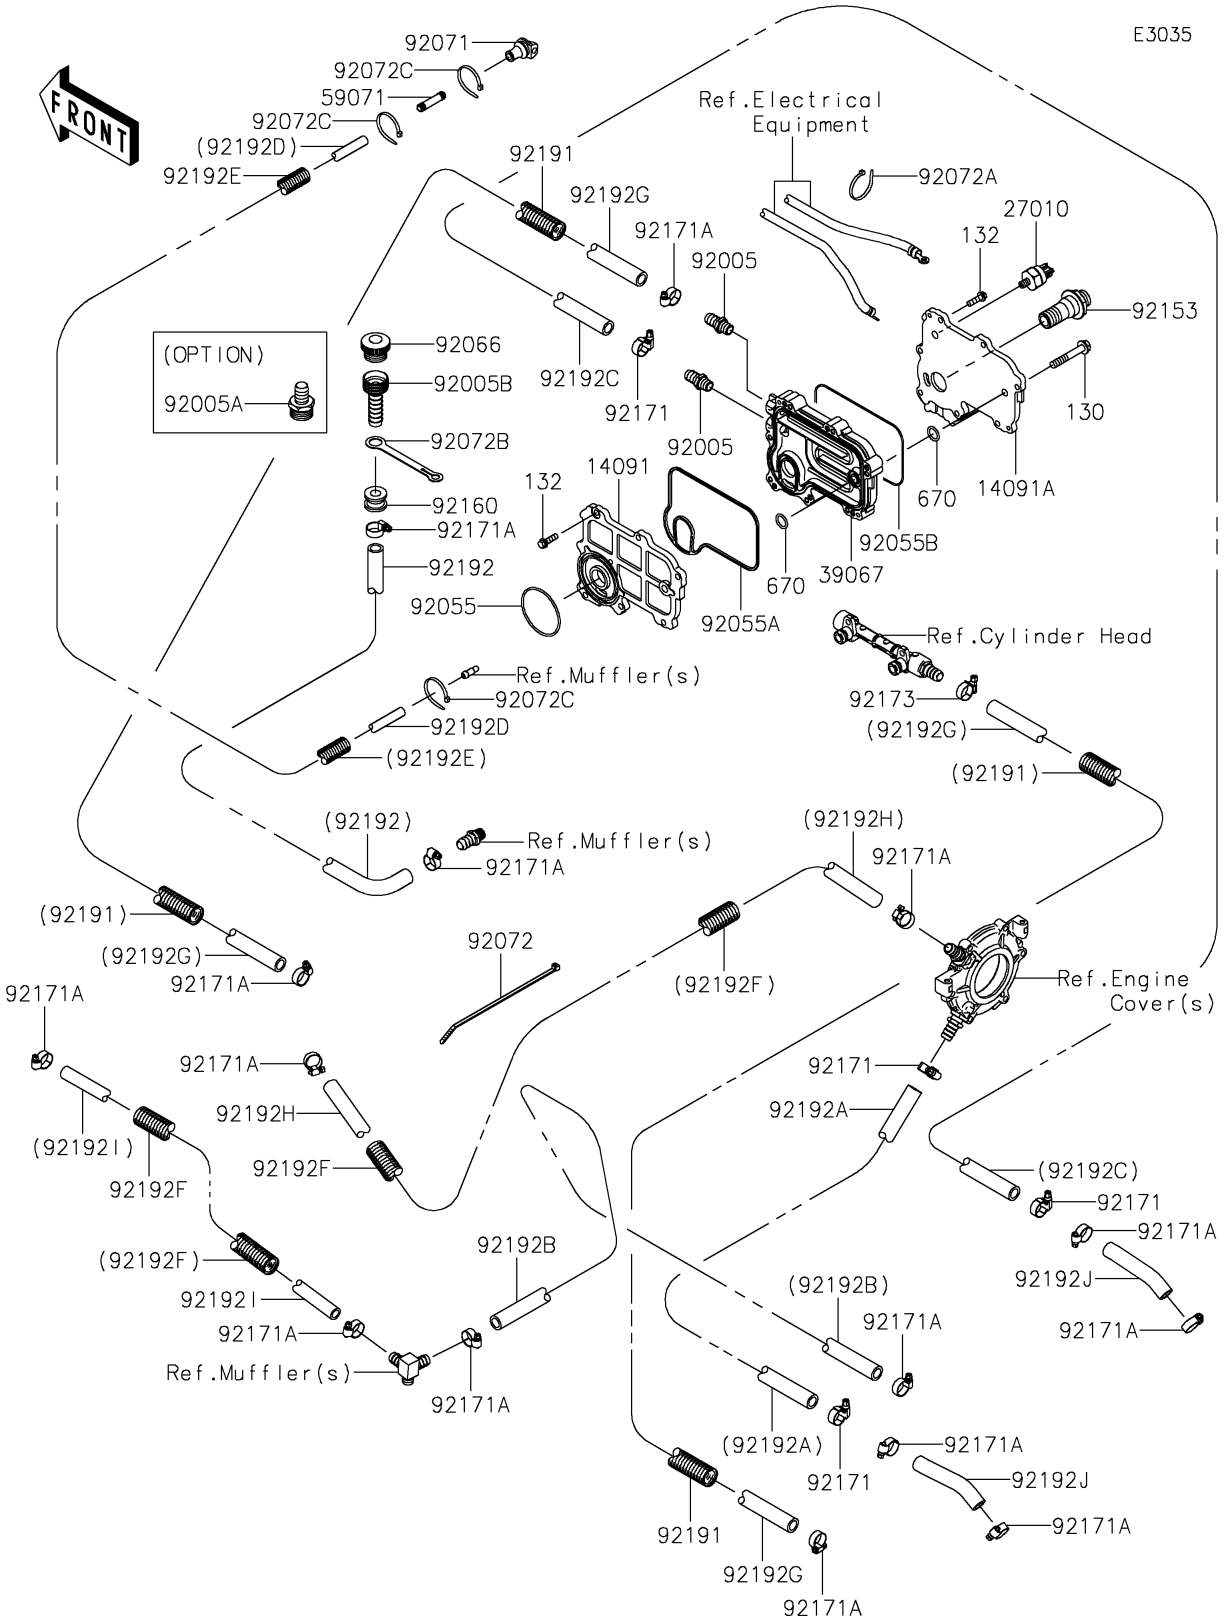

2021 JET SKI® SX-R™

PARTS DIAGRAM

Cooling

E3035

2021 JET SKI® SX-R™

PARTS LIST

Cooling

ITEM NAME

PART NUMBER

QUANTITY
