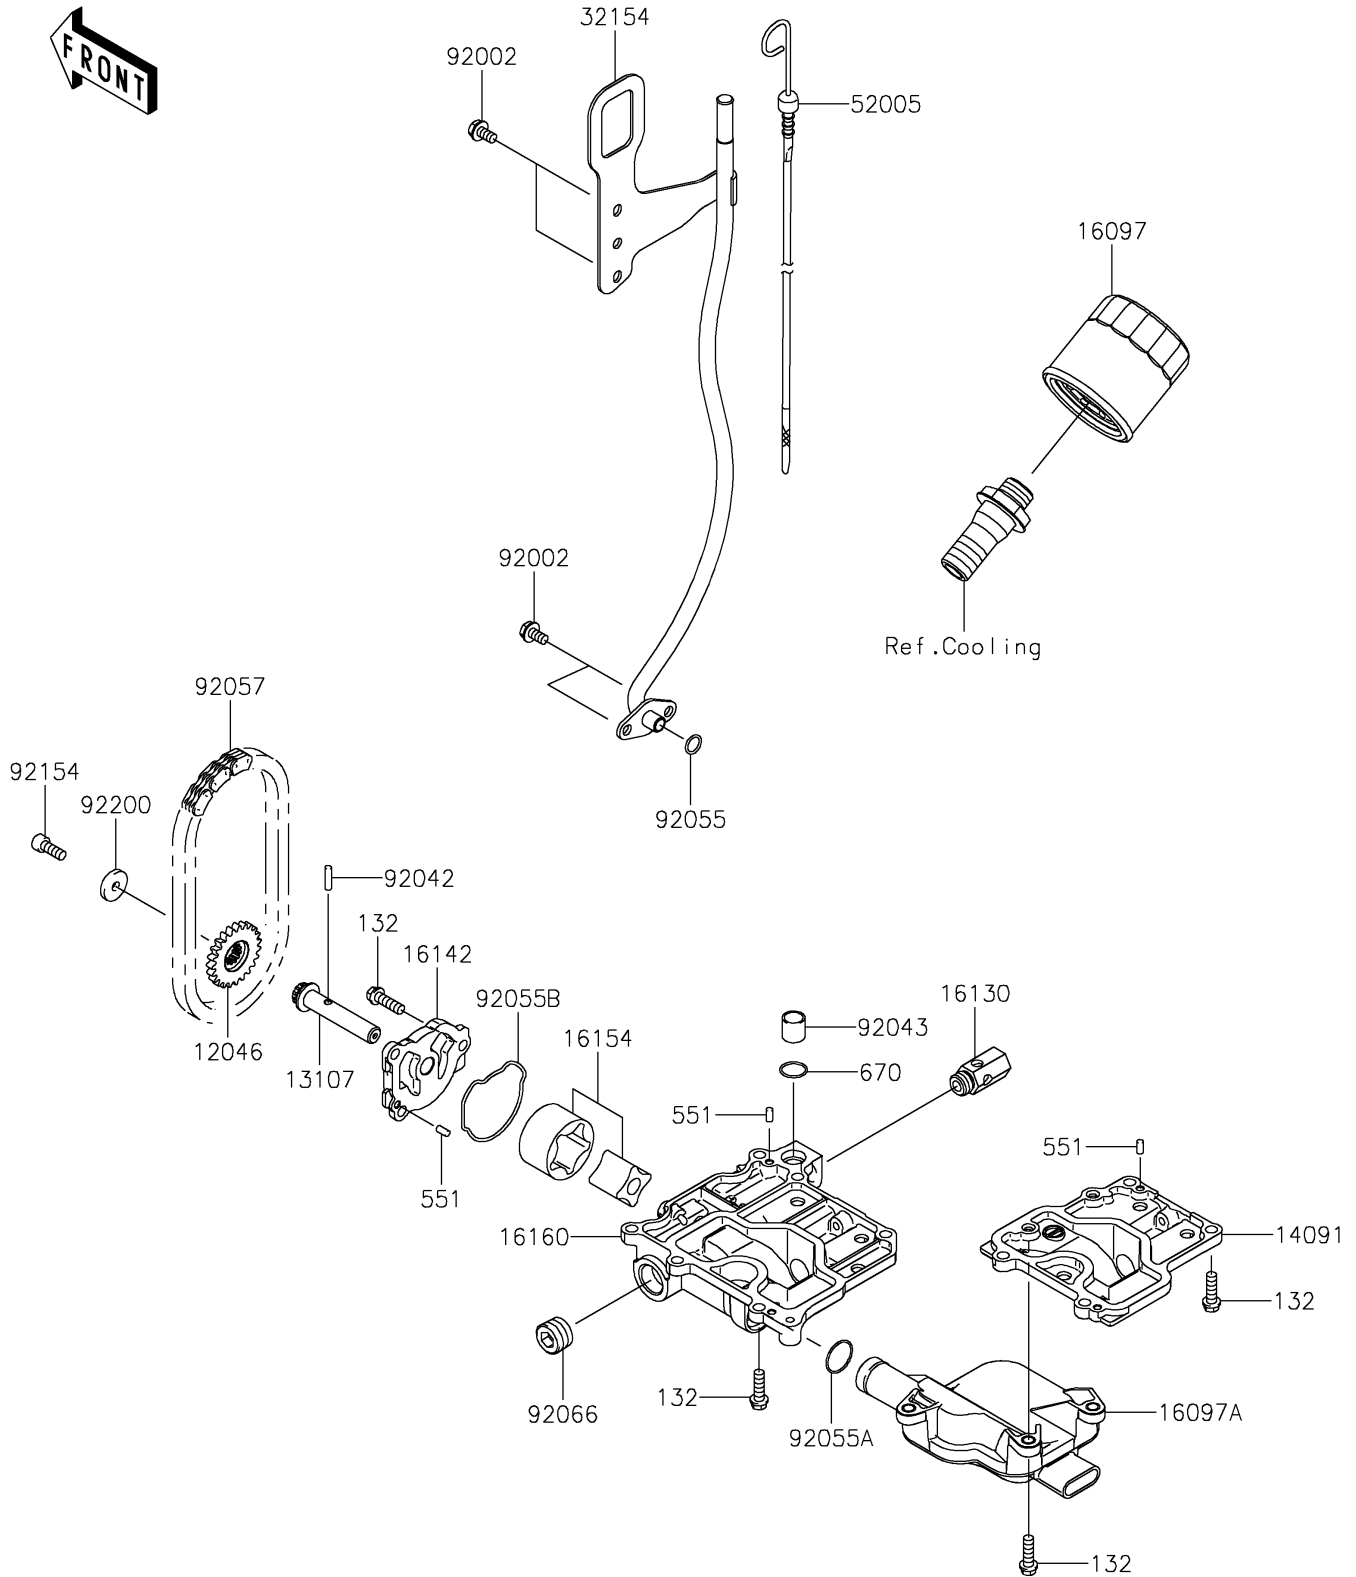

2021 JET SKI® SX-R™

PARTS DIAGRAM

Oil Pump

E1710

2021 JET SKI® SX-R™

PARTS LIST

Oil Pump

ITEM NAME

PART NUMBER

QUANTITY
