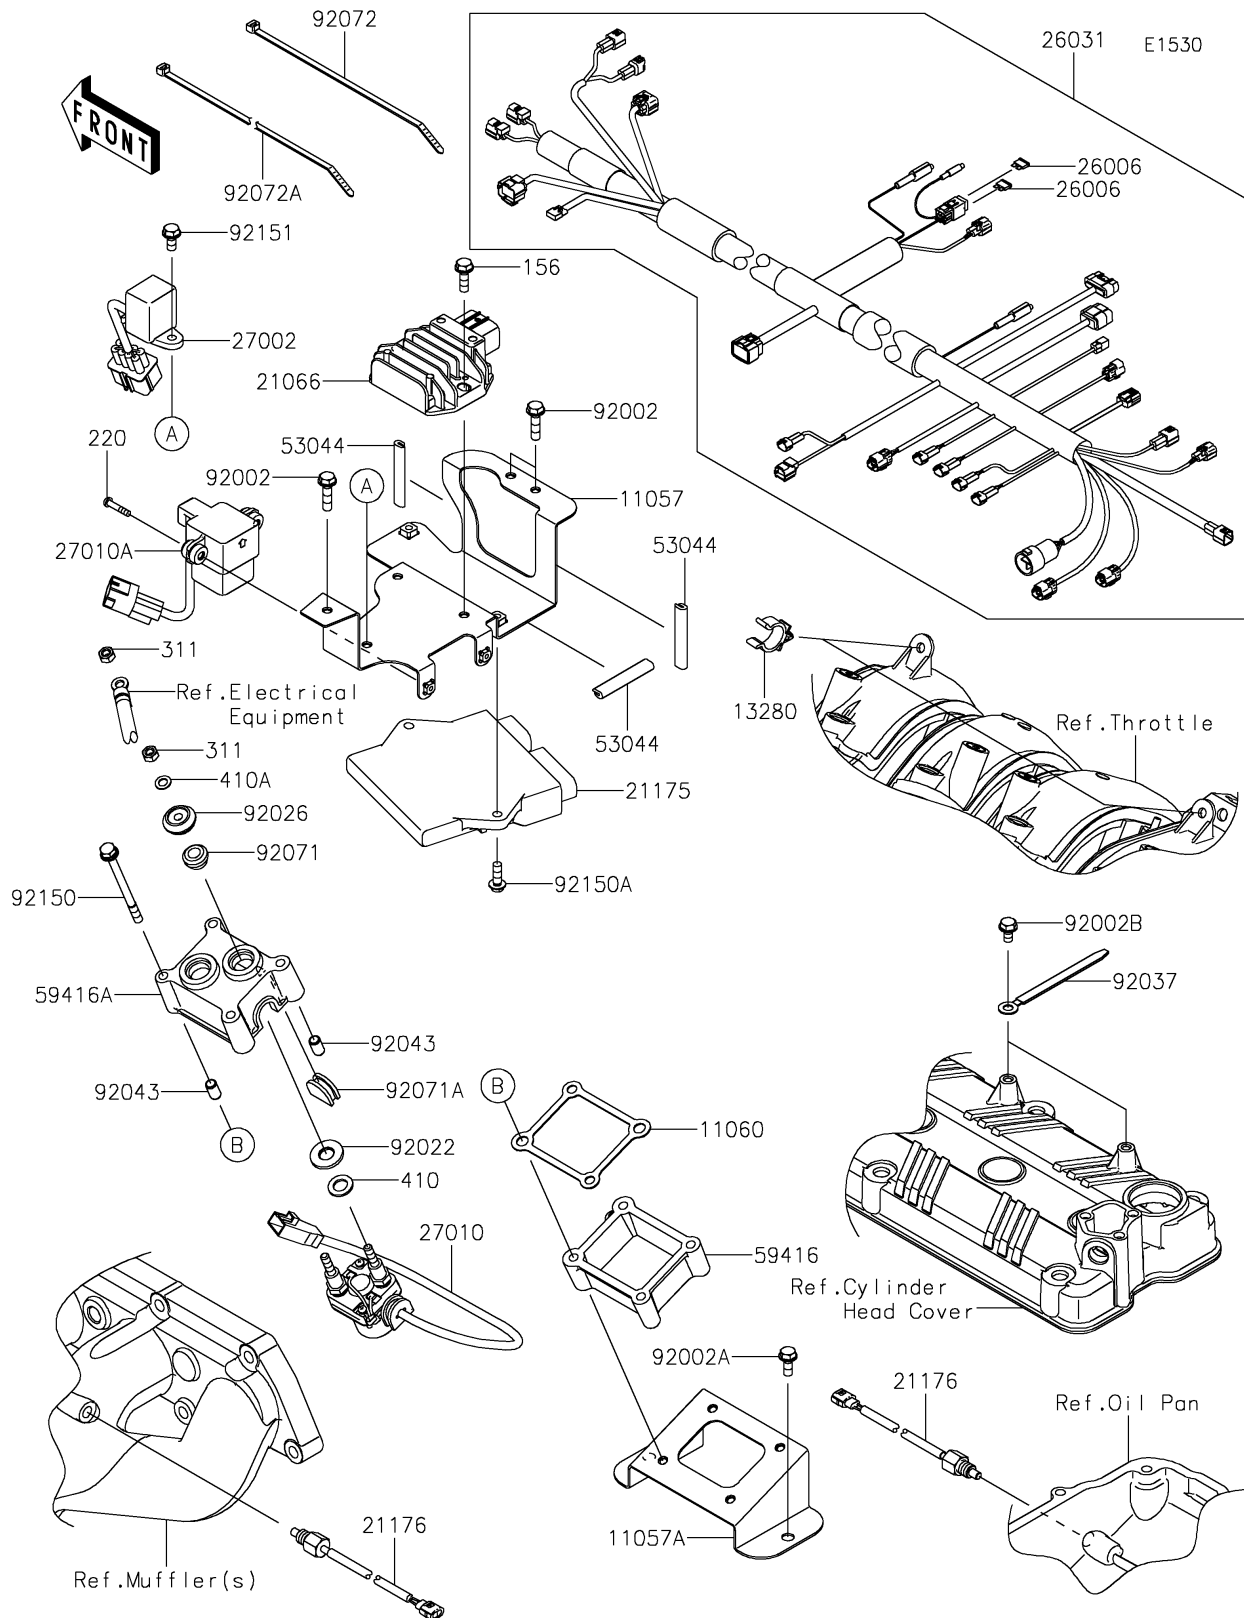

2022 JET SKI® SX-R™

PARTS DIAGRAM

Fuel Injection

2022 JET SKI® SX-R™

PARTS LIST

Fuel Injection

ITEM NAME	PART NUMBER	QUANTITY
BRACKET (Ref # 11057)	11057-0451	1
BRACKET,ELECTRIC CASE (Ref # 11057A)	11057-0452	1
GASKET (Ref # 11060)	11060-3709	1
HOLDER,HARNESS (Ref # 13280)	13280-3760	2
REGULATOR-VOLTAGE (Ref # 21066)	21066-0755	1
CONTROL UNIT-ELECTRONIC (Ref # 21175)	21175-1223	1
SENSOR,TEMP (Ref # 21176)	21176-0741	2
FUSE,MINI BLADE,20A,YELLOW (Ref # 26006)	26006-3704	2
HARNESS,MAIN (Ref # 26031)	26031-2572	1
RELAY-ASSY (Ref # 27002)	27002-3703	1
SWITCH,MAGNETIC (Ref # 27010)	27010-0860	1
SWITCH,VDS (Ref # 27010A)	27010-3785	1
TRIM (Ref # 53044)	53044-0621	3
CASE-ELECTRIC (Ref # 59416)	59416-3765	1
CASE-ELECTRIC (Ref # 59416A)	59416-3766	1
BOLT,6X25 (Ref # 92002)	92002-3714	3
BOLT,6X16 (Ref # 92002A)	92002-3728	2
BOLT,6X12 (Ref # 92002B)	92002-3763	2
WASHER (Ref # 92022)	92022-3035	2
SPACER (Ref # 92026)	92026-3703	2
CLAMP,L=100 (Ref # 92037)	92037-3736	2
PIN (Ref # 92043)	92043-3715	2
GROMMET (Ref # 92071)	92071-3004	2
GROMMET (Ref # 92071A)	92071-3837	1
BAND,L=188.85 (Ref # 92072)	92072-0105	1
BAND,L=372.24 (Ref # 92072A)	92072-3883	1
BOLT,6X80 (Ref # 92150)	92150-3711	4
BOLT,6X18 (Ref # 92150A)	92150-3729	2
BOLT,6X14 (Ref # 92151)	92151-3788	1

2022 JET SKI® SX-R™

PARTS LIST

Fuel Injection

ITEM NAME	PART NUMBER	QUANTITY
BOLT-WP,6X20 (Ref # 156)	156R0620	2
SCREW-PAN-CROS,4X20 (Ref # 220)	220R0420	2
NUT-HEX,6MM (Ref # 311)	311R0600	4
WASHER-PLAIN-SMALL,10MM (Ref # 410)	410AA1000	2
WASHER-PLAIN-SMALL,6MM (Ref # 410A)	410S0600	2