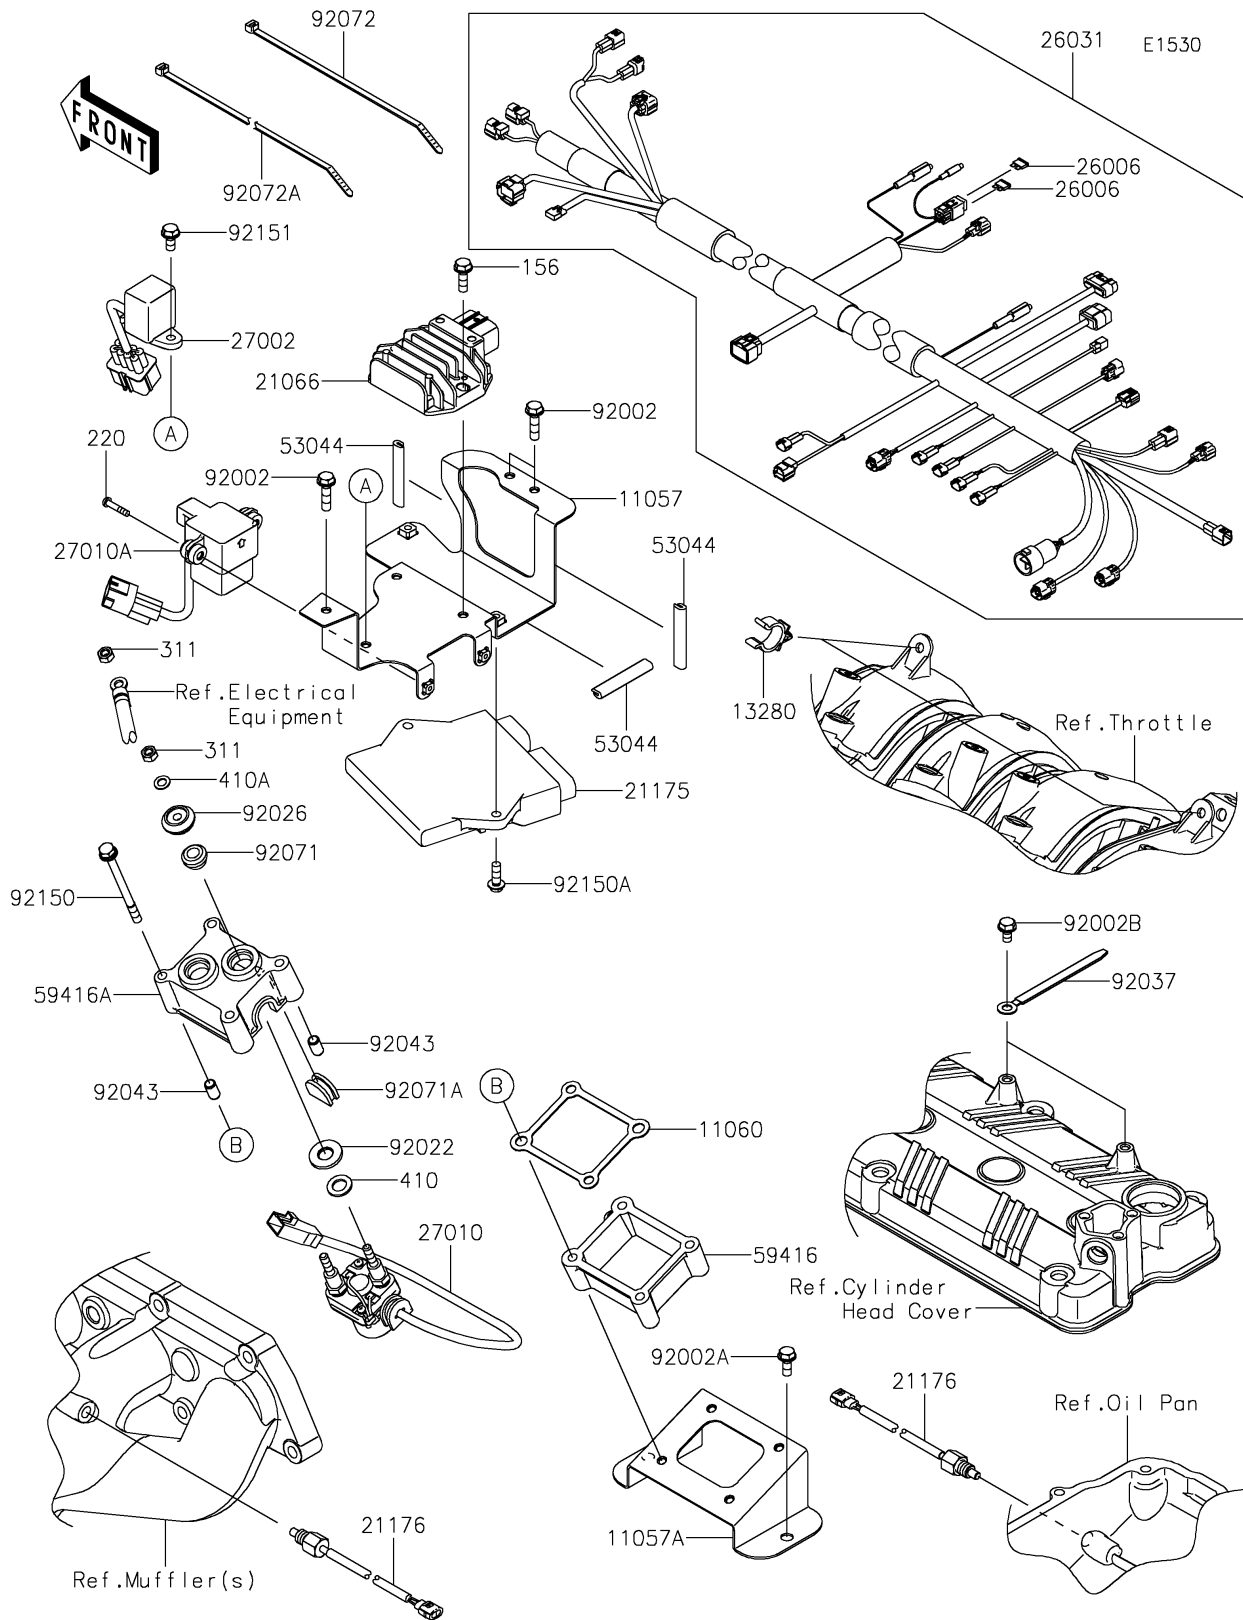

2021 JET SKI® SX-R™

PARTS DIAGRAM

Fuel Injection

2021 JET SKI® SX-R™

PARTS LIST Fuel Injection

ITEM NAME

PART NUMBER

QUANTITY
