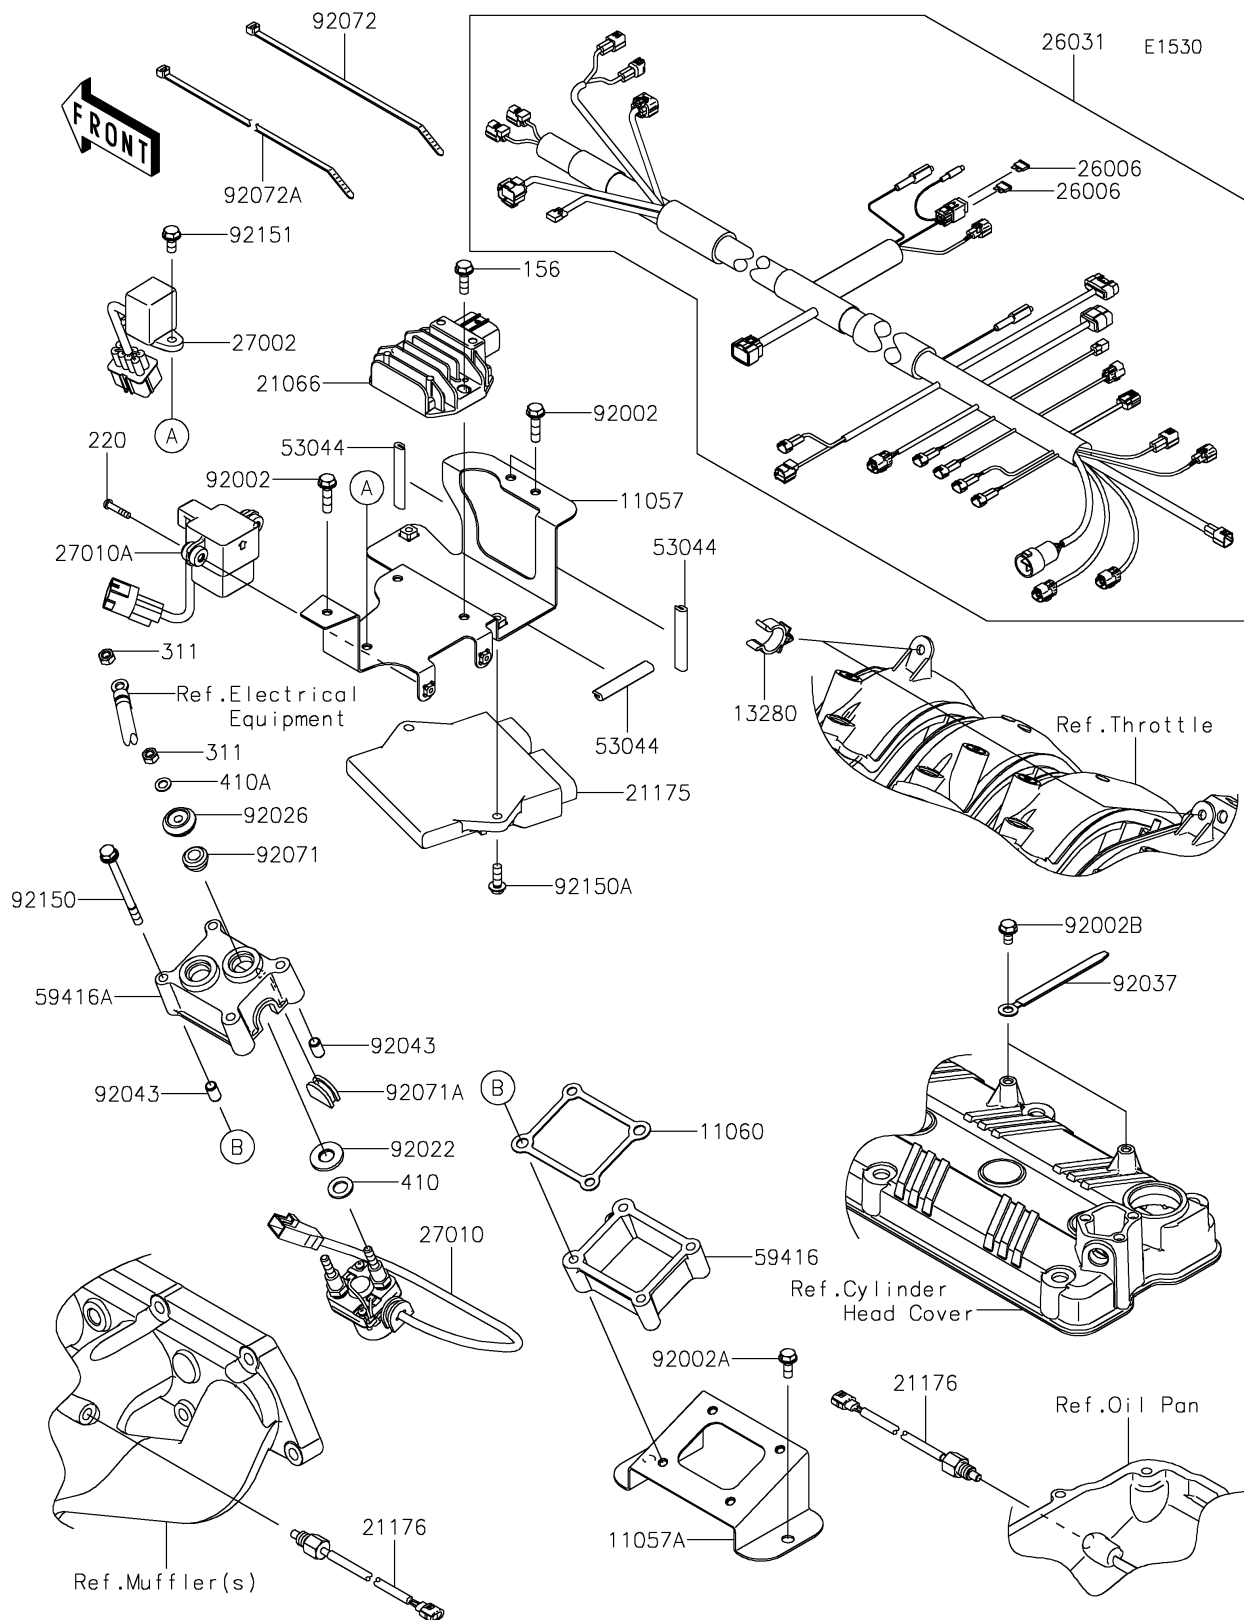

2022 JET SKI® SX-R™

PARTS DIAGRAM

Fuel Injection

2022 JET SKI® SX-R™

PARTS LIST

Fuel Injection

ITEM NAME	PART NUMBER	QUANTITY
BRACKET (Ref # 11057)	11057-0451	1
BRACKET,ELECTRIC CASE (Ref # 11057A)	11057-0452	1
GASKET (Ref # 11060)	11060-3709	1
HOLDER,HARNESS (Ref # 13280)	13280-3760	2
REGULATOR-VOLTAGE (Ref # 21066)	21066-0755	1
CONTROL UNIT-ELECTRONIC (Ref # 21175)	21175-1223	1
SENSOR,TEMP (Ref # 21176)	21176-0741	2
FUSE,MINI BLADE,20A,YELLOW (Ref # 26006)	26006-3704	2
HARNESS,MAIN (Ref # 26031)	26031-2572	1
RELAY-ASSY (Ref # 27002)	27002-3703	1
SWITCH,MAGNETIC (Ref # 27010)	27010-0860	1
SWITCH,VDS (Ref # 27010A)	27010-3785	1
TRIM (Ref # 53044)	53044-0621	3
CASE-ELECTRIC (Ref # 59416)	59416-3765	1
CASE-ELECTRIC (Ref # 59416A)	59416-3766	1
BOLT,6X25 (Ref # 92002)	92002-3714	3
BOLT,6X16 (Ref # 92002A)	92002-3728	2
BOLT,6X12 (Ref # 92002B)	92002-3763	2
WASHER (Ref # 92022)	92022-3035	2
SPACER (Ref # 92026)	92026-3703	2
CLAMP,L=100 (Ref # 92037)	92037-3736	2
PIN (Ref # 92043)	92043-3715	2
GROMMET (Ref # 92071)	92071-3004	2
GROMMET (Ref # 92071A)	92071-3837	1
BAND,L=188.85 (Ref # 92072)	92072-0105	1
BAND,L=372.24 (Ref # 92072A)	92072-3883	1
BOLT,6X80 (Ref # 92150)	92150-3711	4
BOLT,6X18 (Ref # 92150A)	92150-3729	2
BOLT,6X14 (Ref # 92151)	92151-3788	1

2022 JET SKI® SX-R™

PARTS LIST

Fuel Injection

ITEM NAME	PART NUMBER	QUANTITY
BOLT-WP,6X20 (Ref # 156)	156R0620	2
SCREW-PAN-CROS,4X20 (Ref # 220)	220R0420	2
NUT-HEX,6MM (Ref # 311)	311R0600	4
WASHER-PLAIN-SMALL,10MM (Ref # 410)	410AA1000	2
WASHER-PLAIN-SMALL,6MM (Ref # 410A)	410S0600	2