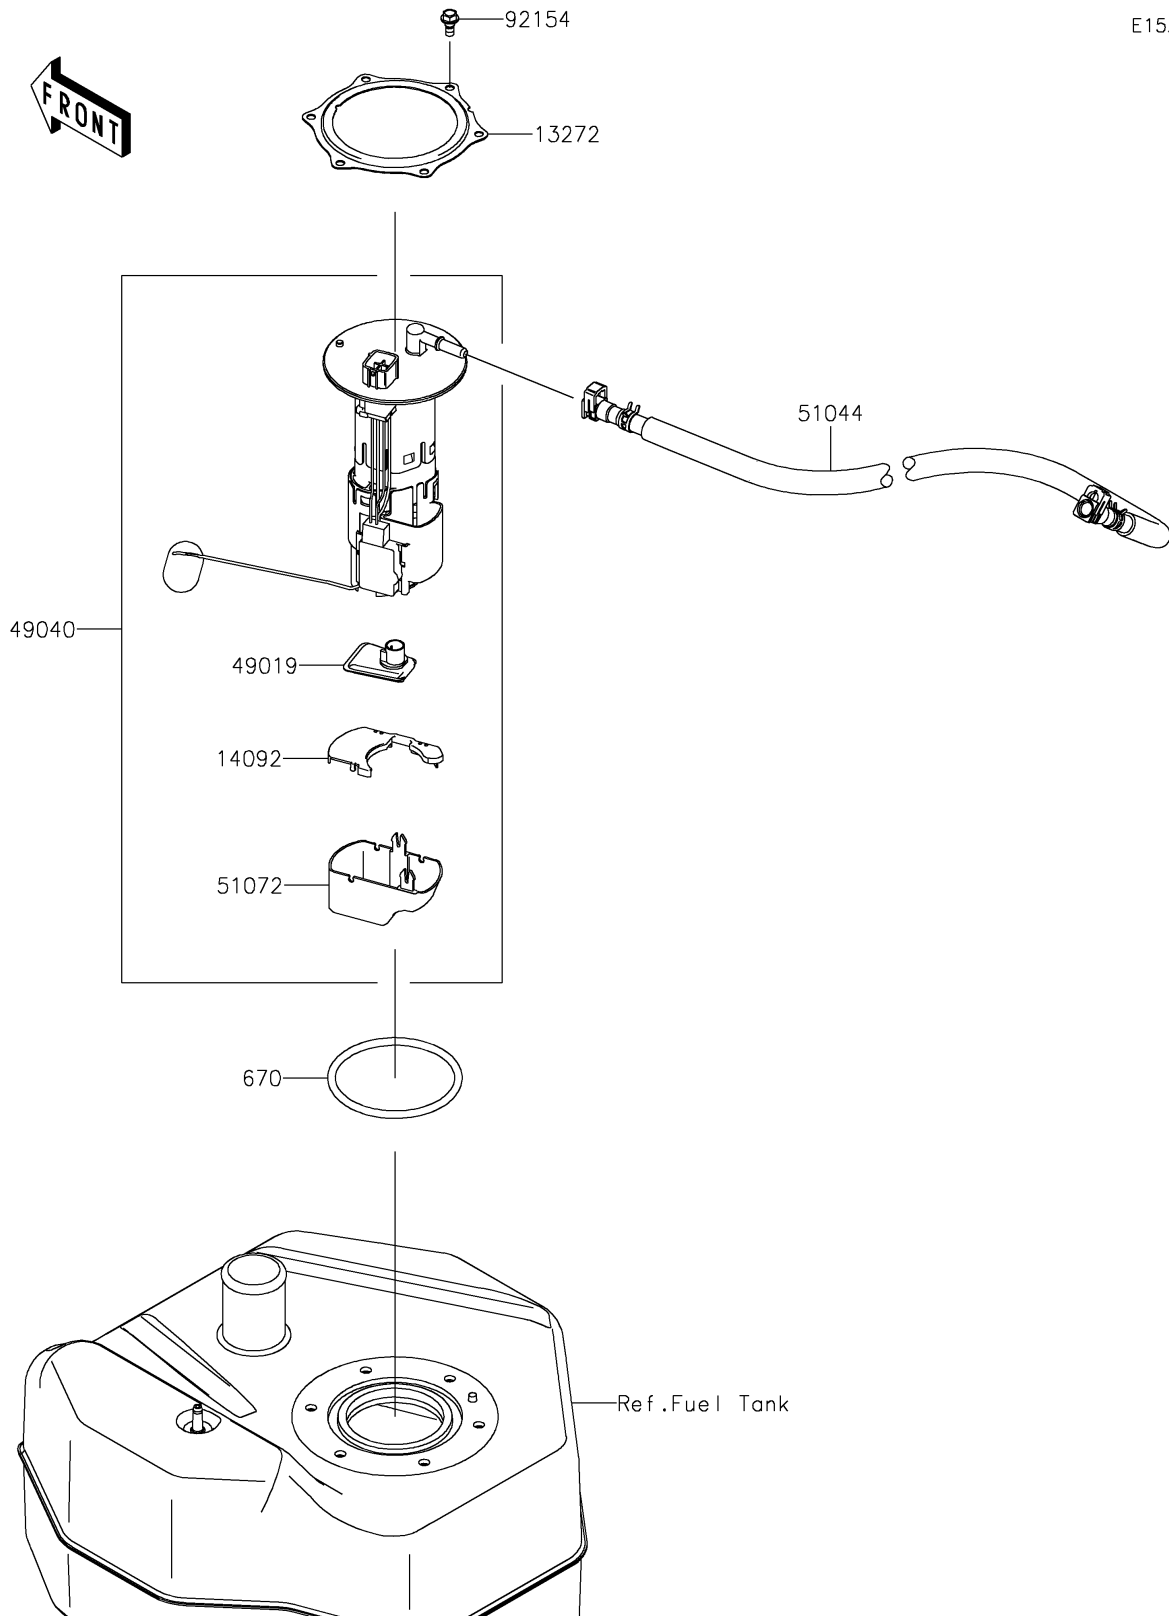

2021 JET SKI® SX-R™

PARTS DIAGRAM

Fuel Pump

E1520

2021 JET SKI® SX-R™

PARTS LIST

Fuel Pump

Kawasaki

Let the Good Times Roll®

ITEM NAME

PART NUMBER

QUANTITY
