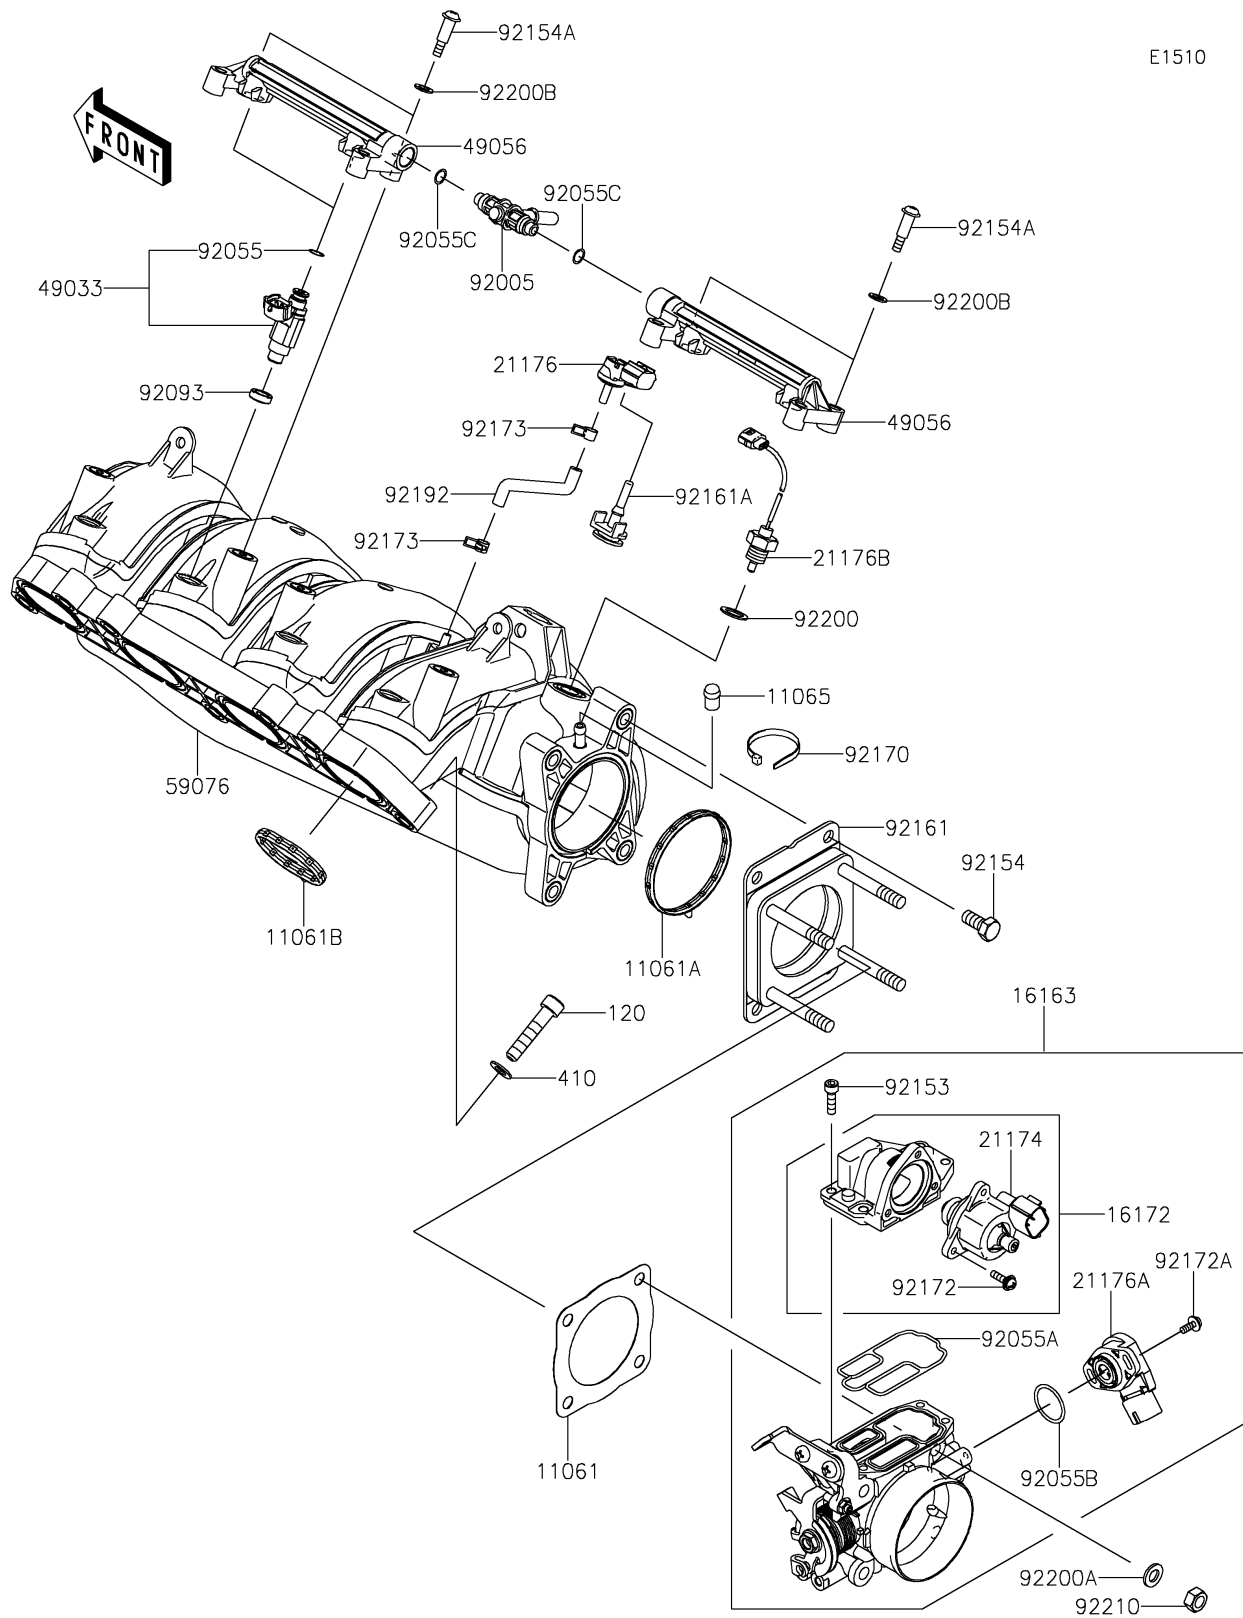

2022 JET SKI® SX-R™

PARTS DIAGRAM

Throttle

E1510

2022 JET SKI® SX-R™

PARTS LIST

Throttle

ITEM NAME

PART NUMBER

QUANTITY
