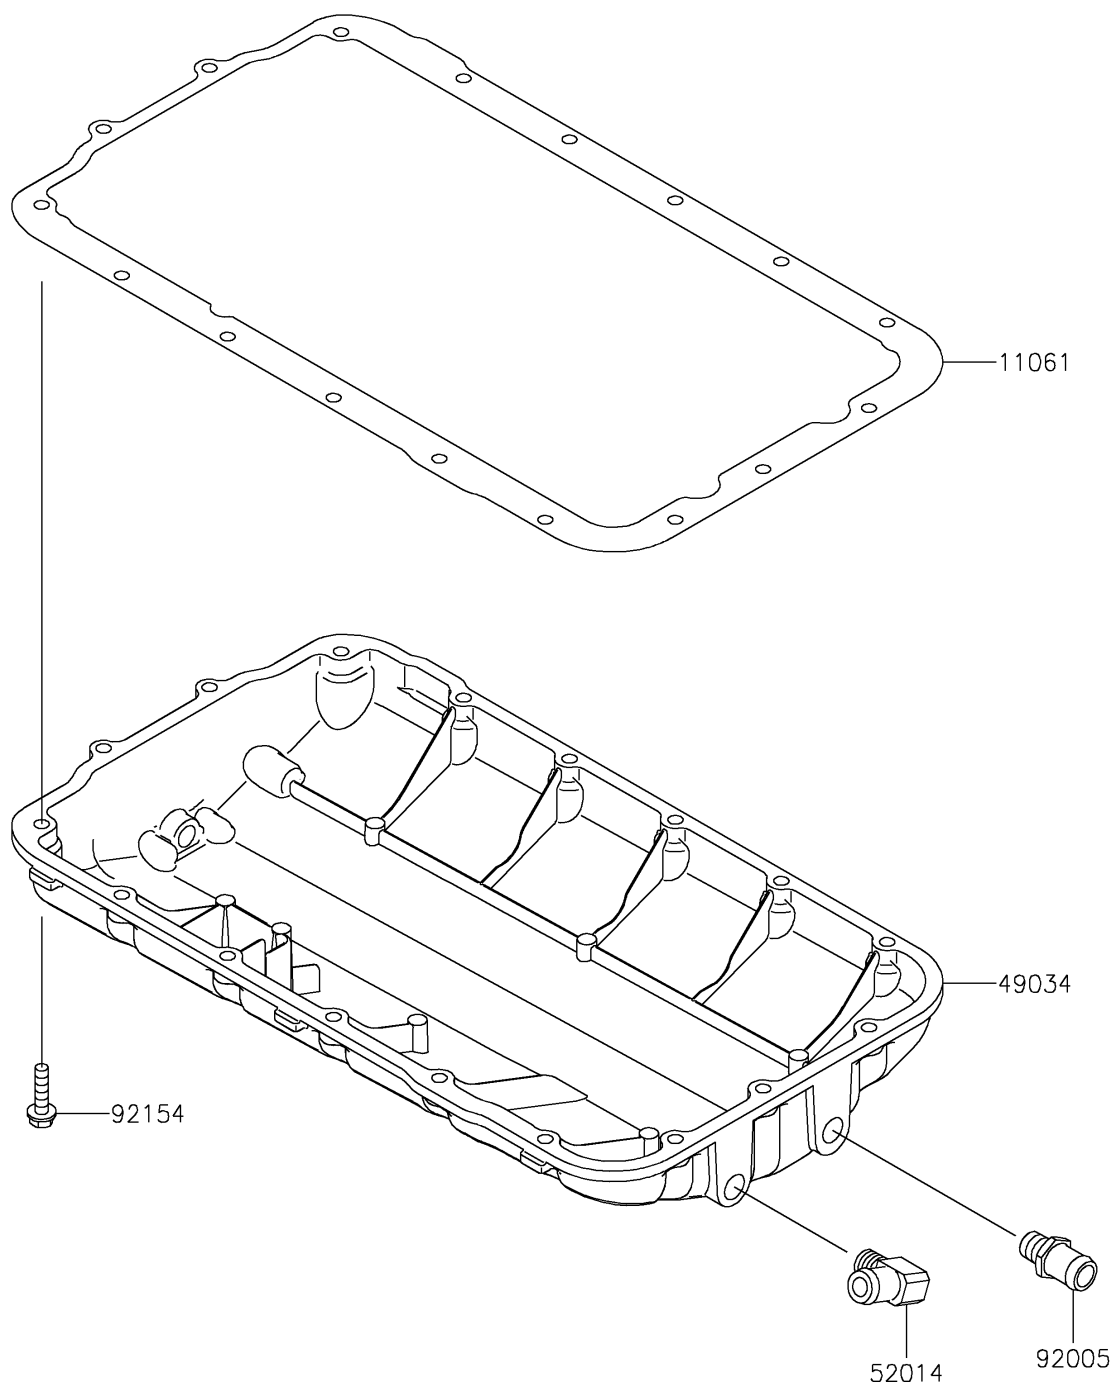

2021 JET SKI® SX-R™

PARTS DIAGRAM

Oil Pan

E1434

2021 JET SKI® SX-R™

PARTS LIST

Oil Pan

ITEM NAME

PART NUMBER

QUANTITY
