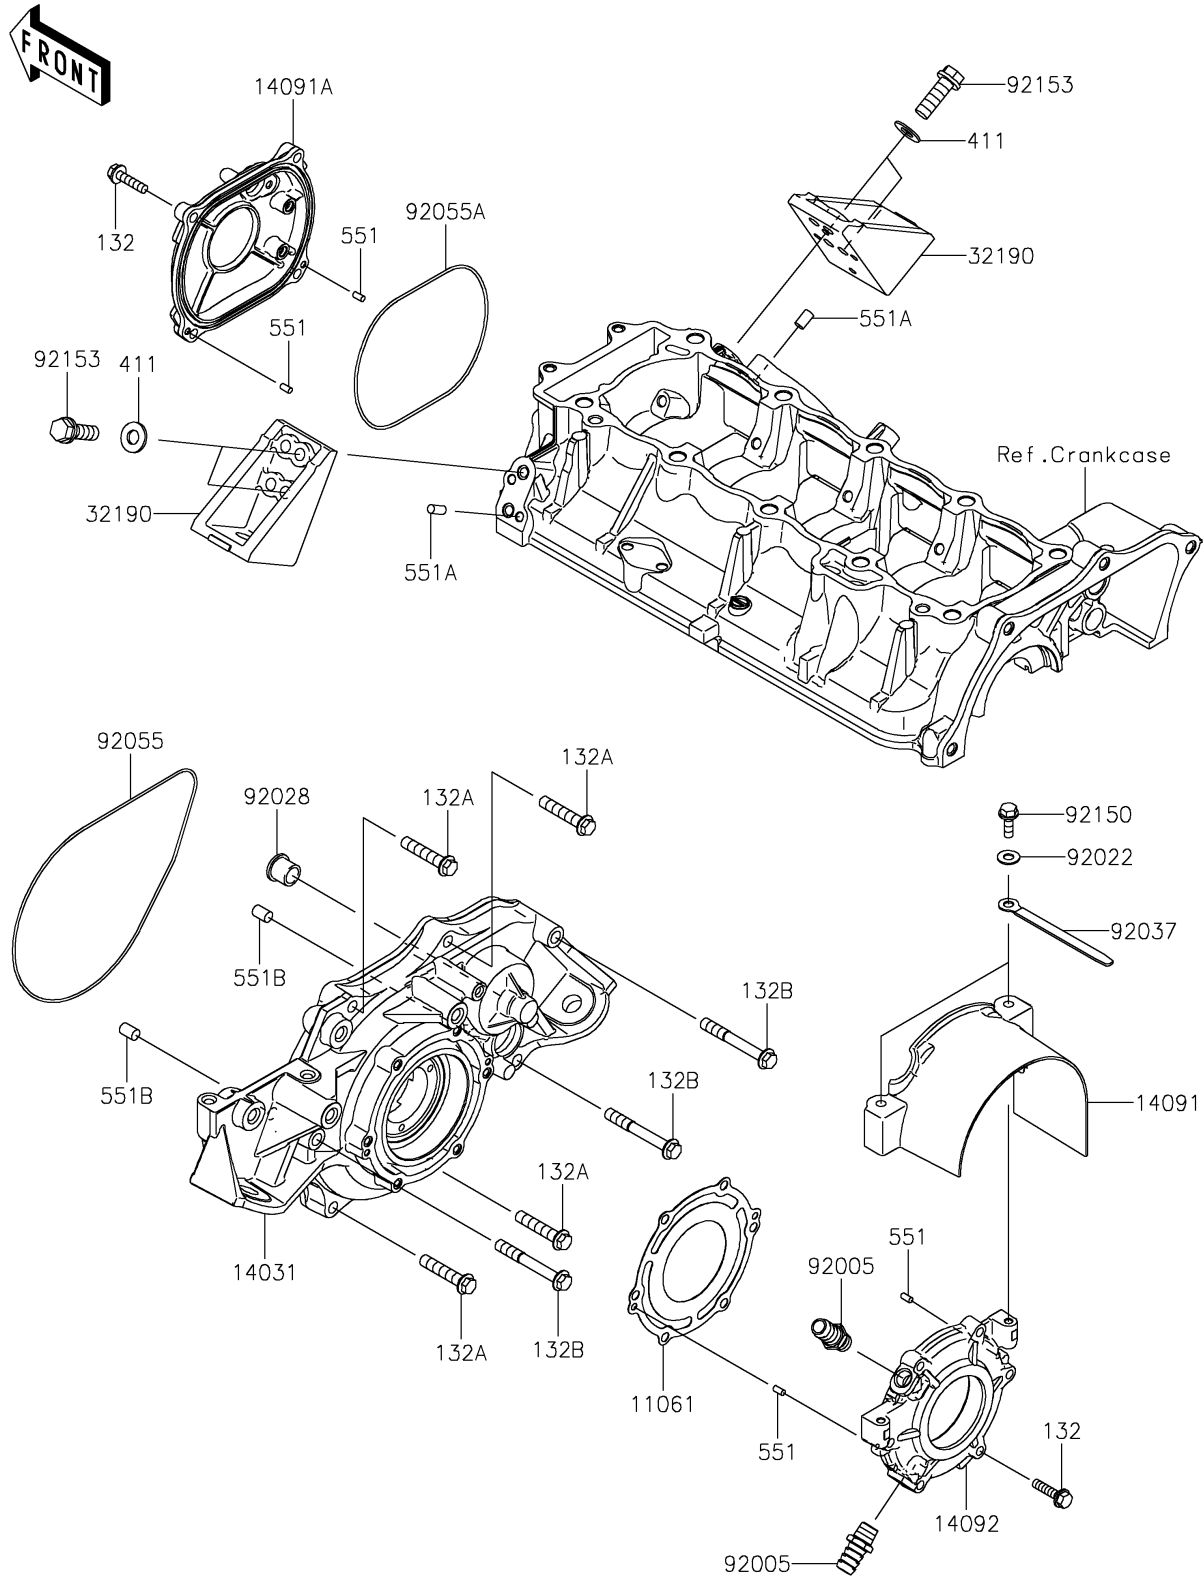

2021 JET SKI® SX-R™

PARTS DIAGRAM

Engine Cover(s)

E1431

2021 JET SKI® SX-R™

PARTS LIST

Engine Cover(s)

ITEM NAME

PART NUMBER

QUANTITY
