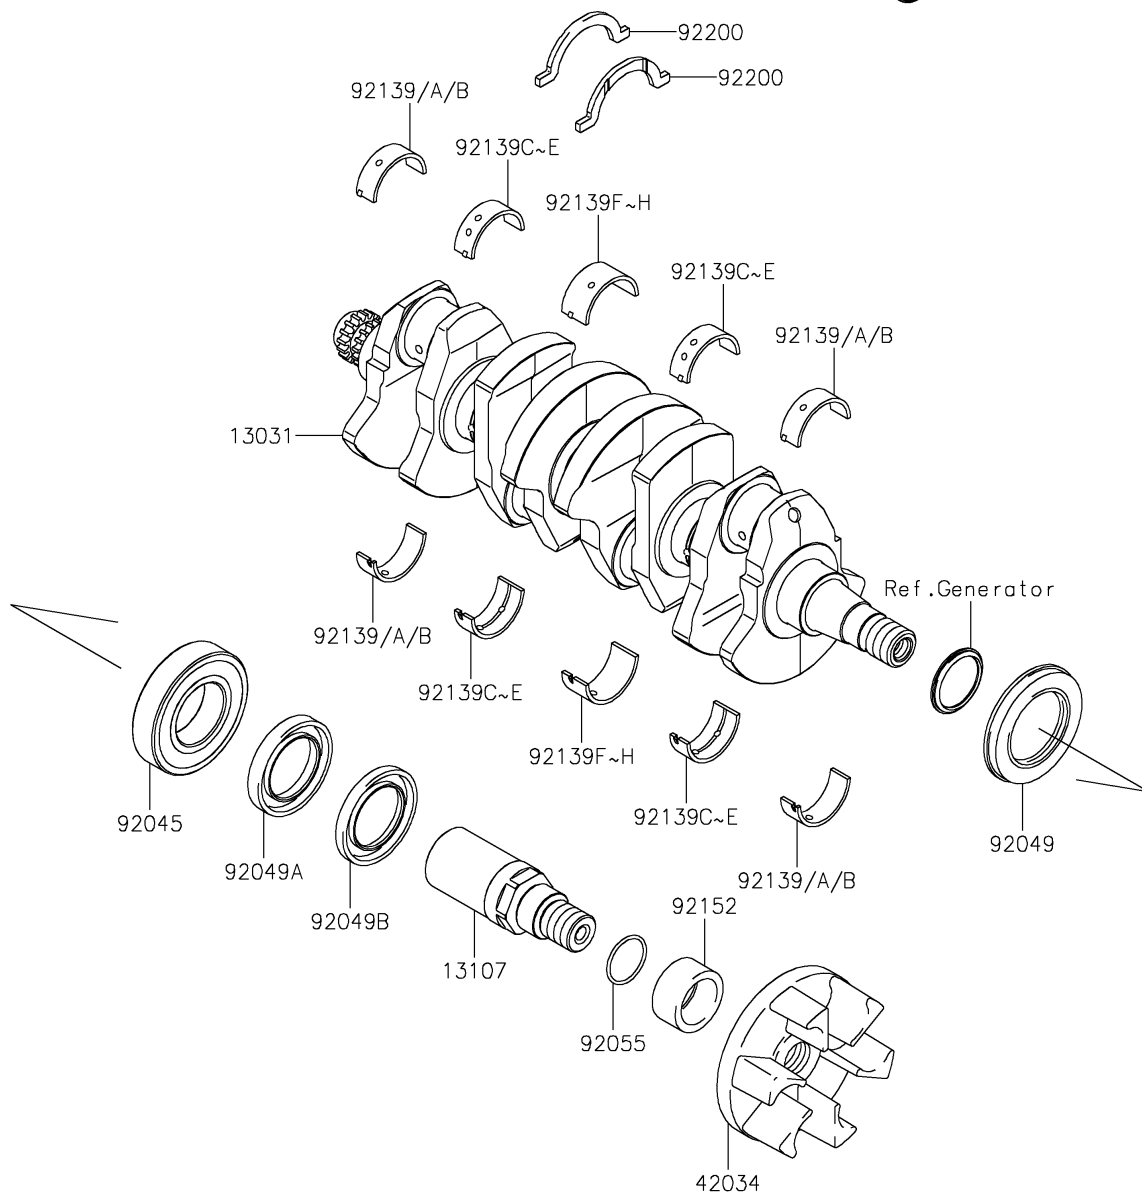

2021 JET SKI® SX-R™

PARTS DIAGRAM

Crankshaft

E1321

13251

2021 JET SKI® SX-R™

PARTS LIST

Crankshaft

Kawasaki

Let the Good Times Roll®

ITEM NAME

PART NUMBER

QUANTITY
