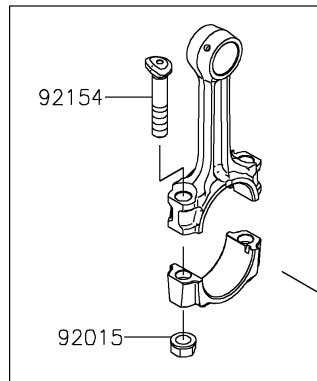

2021 JET SKI® SX-R™

PARTS DIAGRAM

Crankshaft

E1321

13251

2021 JET SKI® SX-R™

PARTS LIST

Crankshaft

Kawasaki

Let the Good Times Roll®

ITEM NAME

PART NUMBER

QUANTITY
