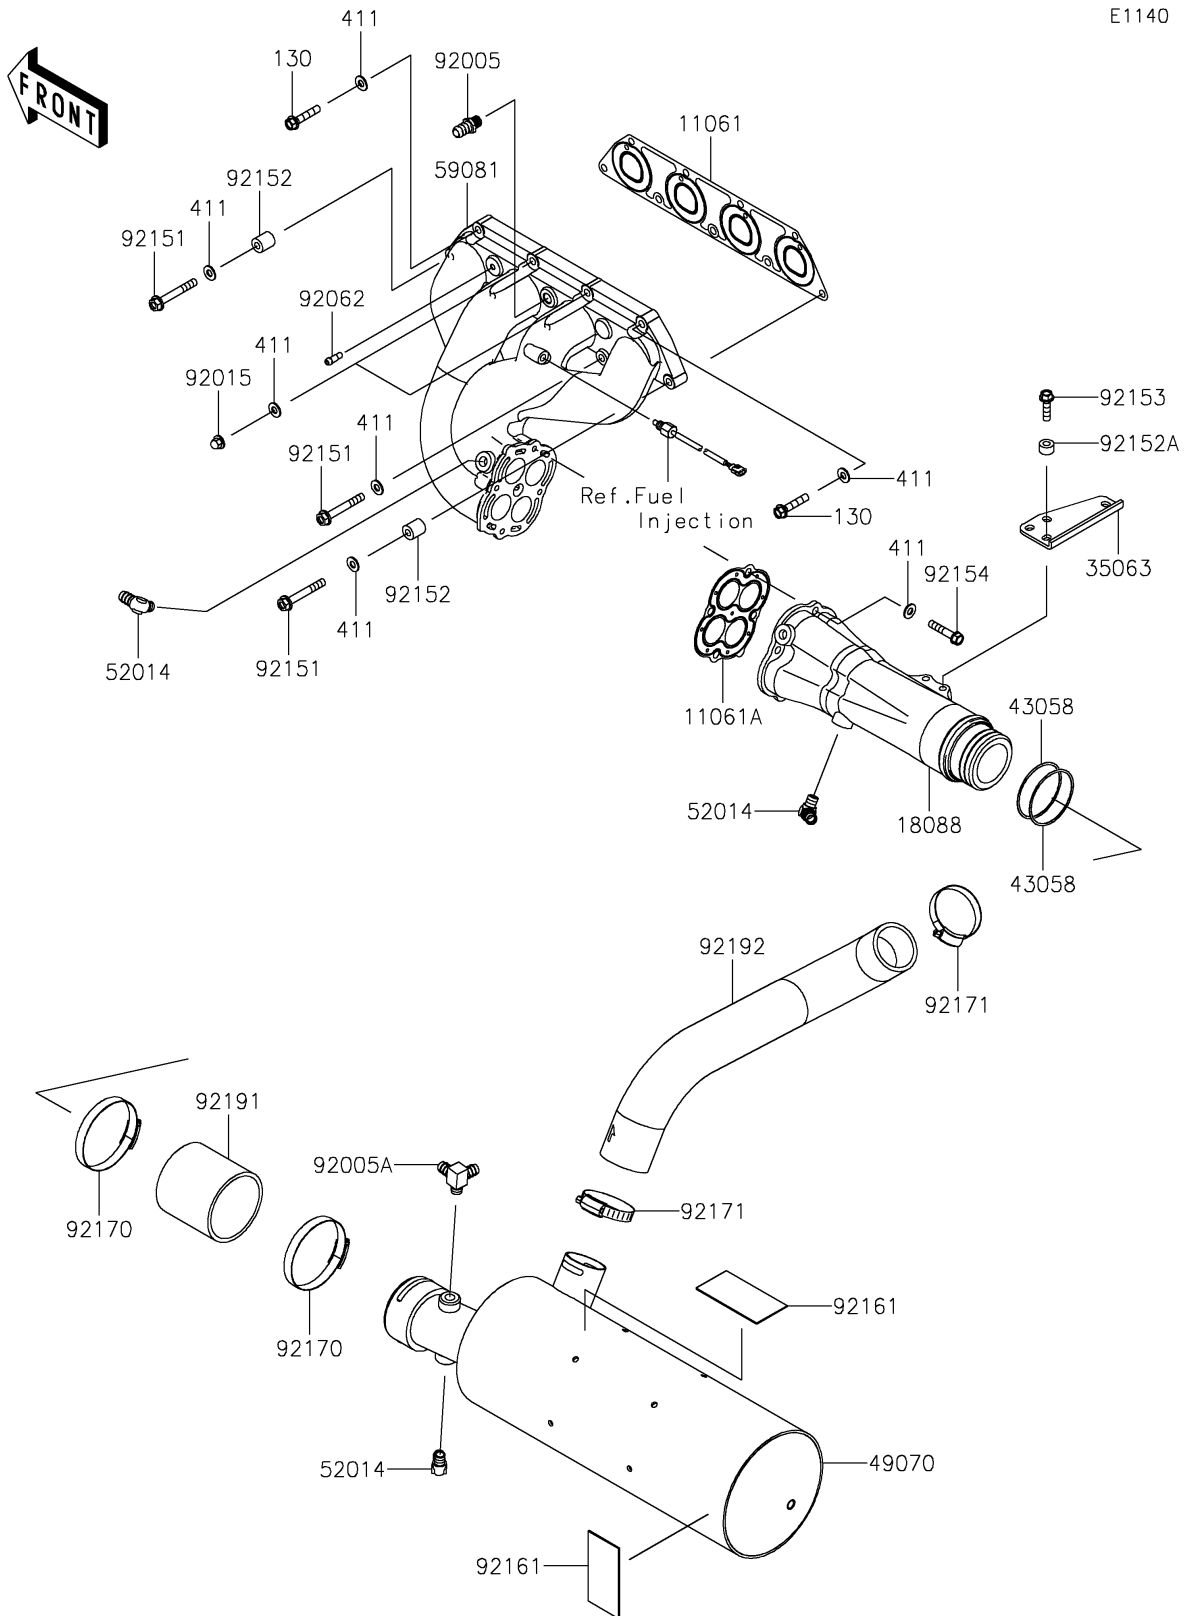

2021 JET SKI® SX-R™

PARTS DIAGRAM

Muffler(s)

E1140

2021 JET SKI® SX-R™

PARTS LIST

Muffler(s)

ITEM NAME

PART NUMBER

QUANTITY
