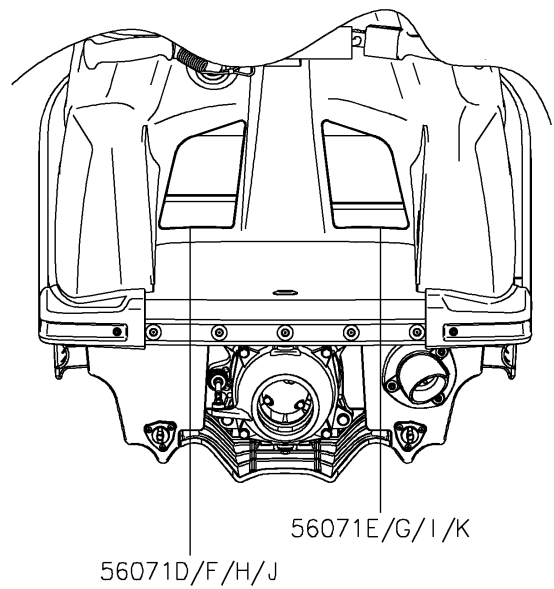

2018 JET SKI® SX-R™

PARTS DIAGRAM

Labels

F3183

2018 JET SKI® SX-R™

PARTS LIST

Labels

ITEM NAME

PART NUMBER

QUANTITY
