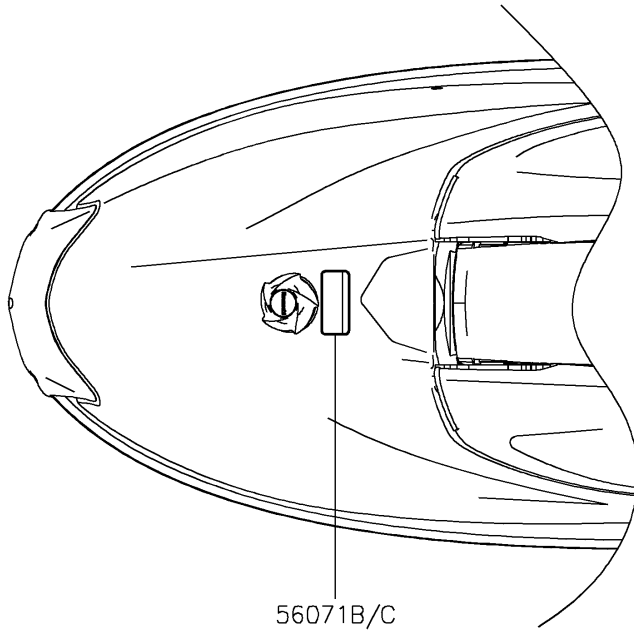

2018 JET SKI® SX-R™

PARTS DIAGRAM

Labels

F3183

2018 JET SKI® SX-R™

PARTS LIST

Labels

ITEM NAME

PART NUMBER

QUANTITY
