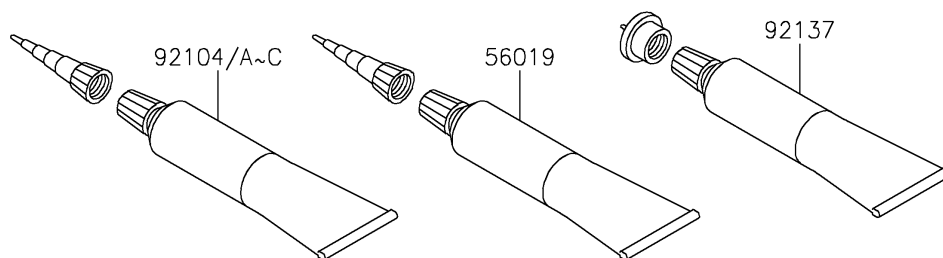

2020 JET SKI® SX-R™

PARTS DIAGRAM

Owner's Tools

F3182

2020 JET SKI® SX-R™

PARTS LIST

Owner's Tools

ITEM NAME	PART NUMBER	QUANTITY
TOOL-KIT (Ref # 56007)	56007-3716	1
BAG,TOOL (Ref # 56008)	56008-3704	1
GASKET-LIQUID,TB1211,WHITE (Ref # 56019)	56019-120	1
GASKET-LIQUID,TB1211F,CLEAR (Ref # 92104)	92104-0004	1
GASKET-LIQUID,TB1215B,BLACK (Ref # 92104A)	92104-1062	1
GASKET-LIQUID,TB1215,GRAY (Ref # 92104B)	92104-1065	1
GASKET-LIQUID,TB1521,BROWN (Ref # 92104C)	92104-3701	1
TOOL-DRIVER,#3PHILLIPS (Ref # 92107)	92107-005	1
TOOL-DRIVER,#2PHILLIPS&SLOT (Ref # 92107A)	92107-1051	1
TOOL-WRENCH,ALLEN,5MM (Ref # 92110)	92110-1015	1
TOOL-WRENCH,BOX,16MM (Ref # 92110A)	92110-1145	1
TOOL-WRENCH,OPEN END,10X12 (Ref # 92110B)	92110-1152	1
TOOL-WRENCH,OPEN END,14X17 (Ref # 92110C)	92110-1153	1
TOOL-PLIERS (Ref # 92112)	92112-1001	1
TOOL-WRENCH,OPEN END,8X10 (Ref # 92126)	92126-004	1
GREASE (Ref # 92137)	92137-1002	1