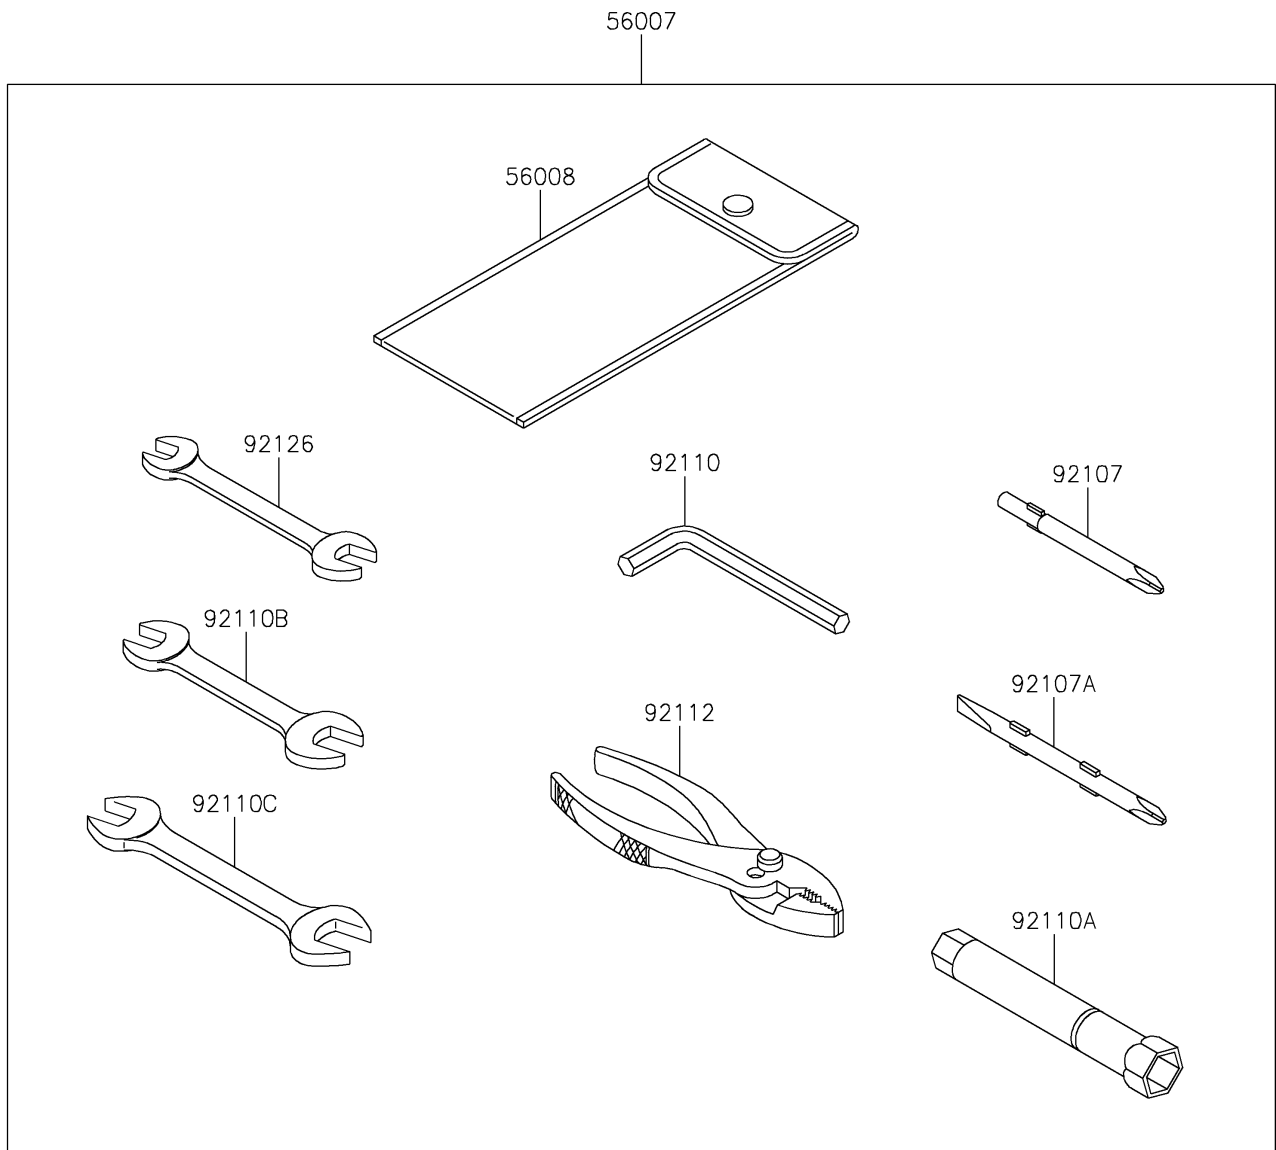

2020 JET SKI® SX-R™

PARTS DIAGRAM

Owner's Tools

F3182

2020 JET SKI® SX-R™

PARTS LIST

Owner's Tools

ITEM NAME	PART NUMBER	QUANTITY
TOOL-KIT (Ref # 56007)	56007-3716	1
BAG,TOOL (Ref # 56008)	56008-3704	1
GASKET-LIQUID,TB1211,WHITE (Ref # 56019)	56019-120	1
GASKET-LIQUID,TB1211F,CLEAR (Ref # 92104)	92104-0004	1
GASKET-LIQUID,TB1215B,BLACK (Ref # 92104A)	92104-1062	1
GASKET-LIQUID,TB1215,GRAY (Ref # 92104B)	92104-1065	1
GASKET-LIQUID,TB1521,BROWN (Ref # 92104C)	92104-3701	1
TOOL-DRIVER,#3PHILLIPS (Ref # 92107)	92107-005	1
TOOL-DRIVER,#2PHILLIPS&SLOT (Ref # 92107A)	92107-1051	1
TOOL-WRENCH,ALLEN,5MM (Ref # 92110)	92110-1015	1
TOOL-WRENCH,BOX,16MM (Ref # 92110A)	92110-1145	1
TOOL-WRENCH,OPEN END,10X12 (Ref # 92110B)	92110-1152	1
TOOL-WRENCH,OPEN END,14X17 (Ref # 92110C)	92110-1153	1
TOOL-PLIERS (Ref # 92112)	92112-1001	1
TOOL-WRENCH,OPEN END,8X10 (Ref # 92126)	92126-004	1
GREASE (Ref # 92137)	92137-1002	1