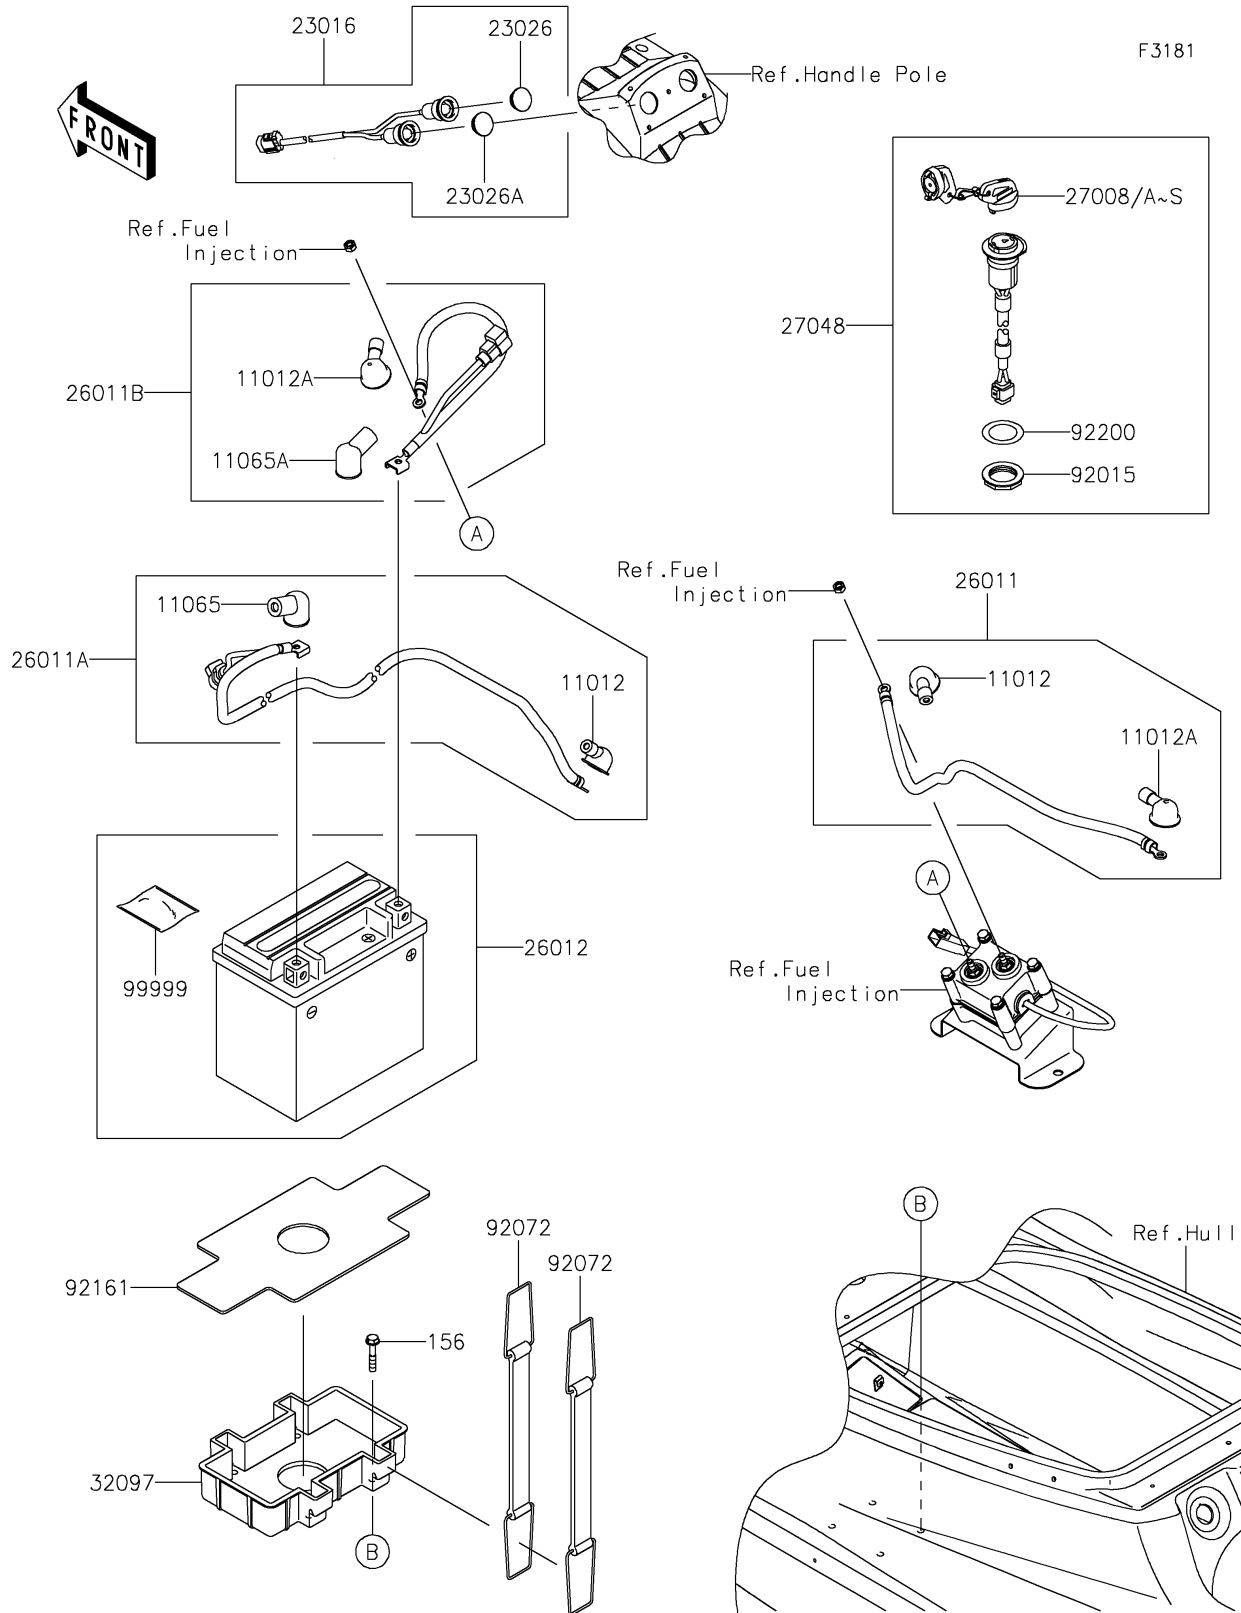

2017 JET SKI® SX-R™

PARTS DIAGRAM Electrical Equipment

2017 JET SKI® SX-R™

PARTS LIST

Electrical Equipment

ITEM NAME

PART NUMBER

QUANTITY
