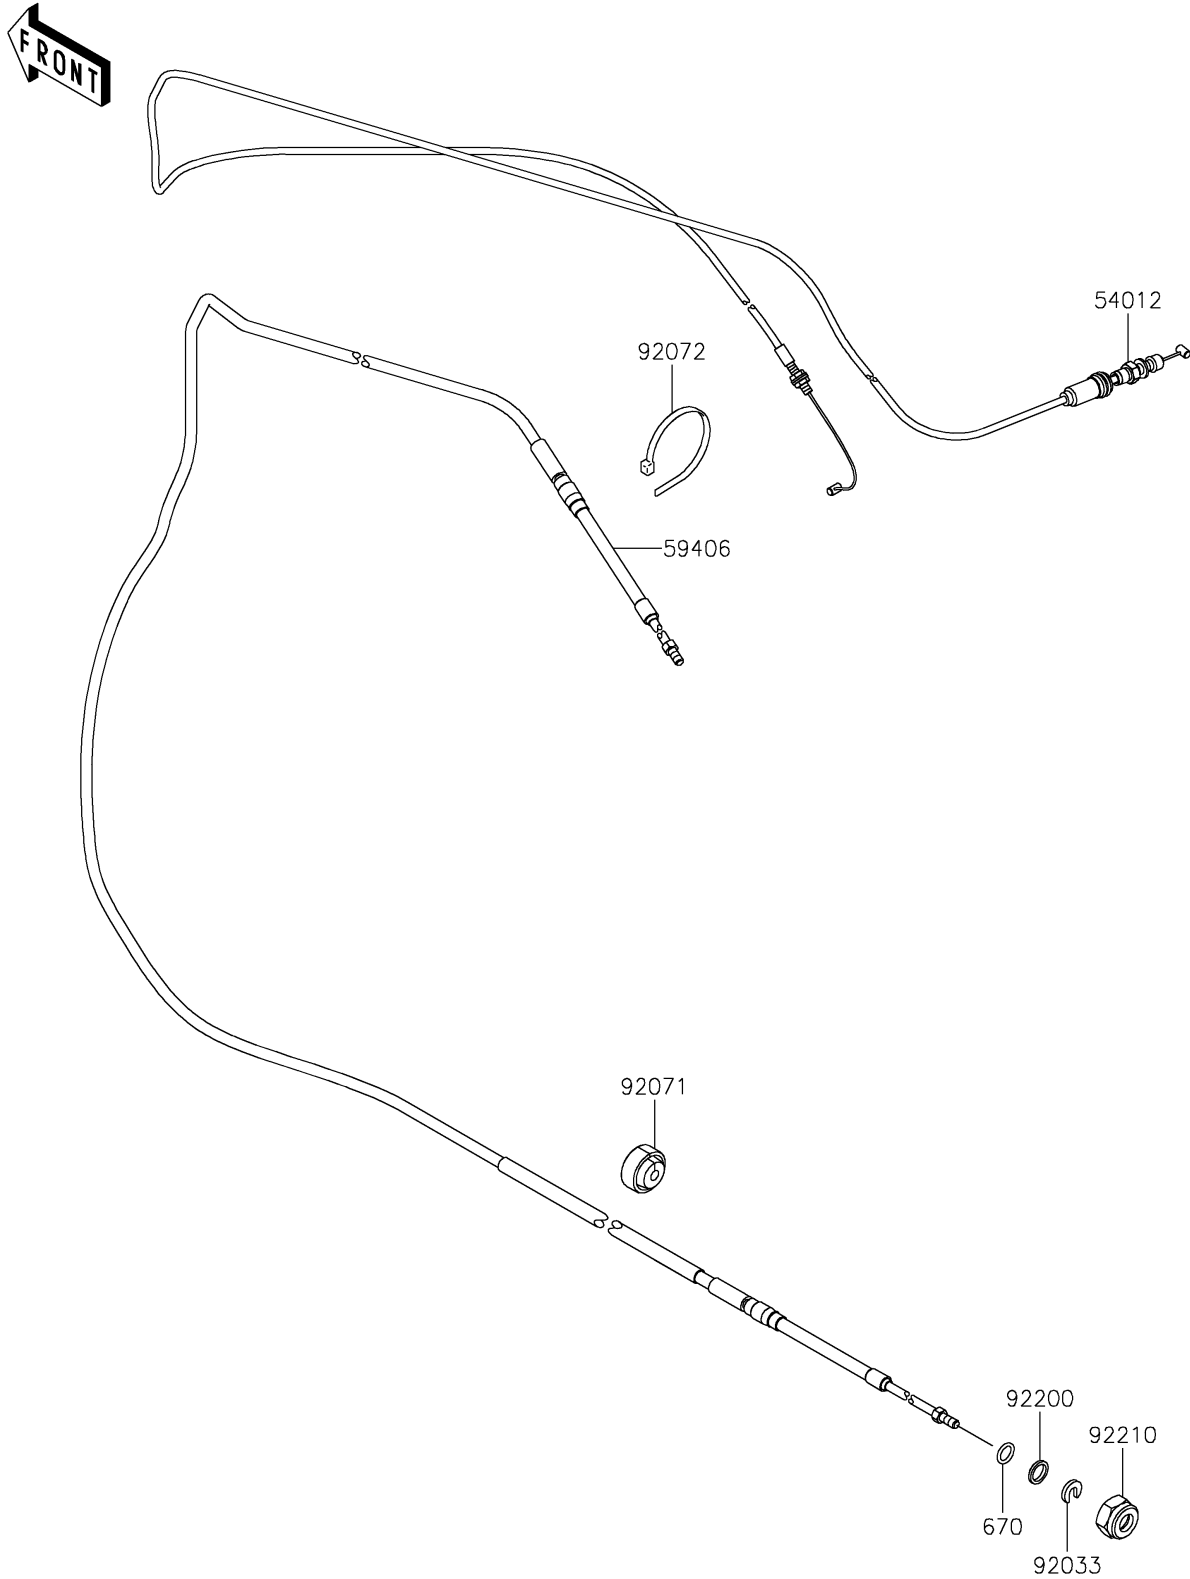

2020 JET SKI® SX-R™

PARTS DIAGRAM

Cables

F3175