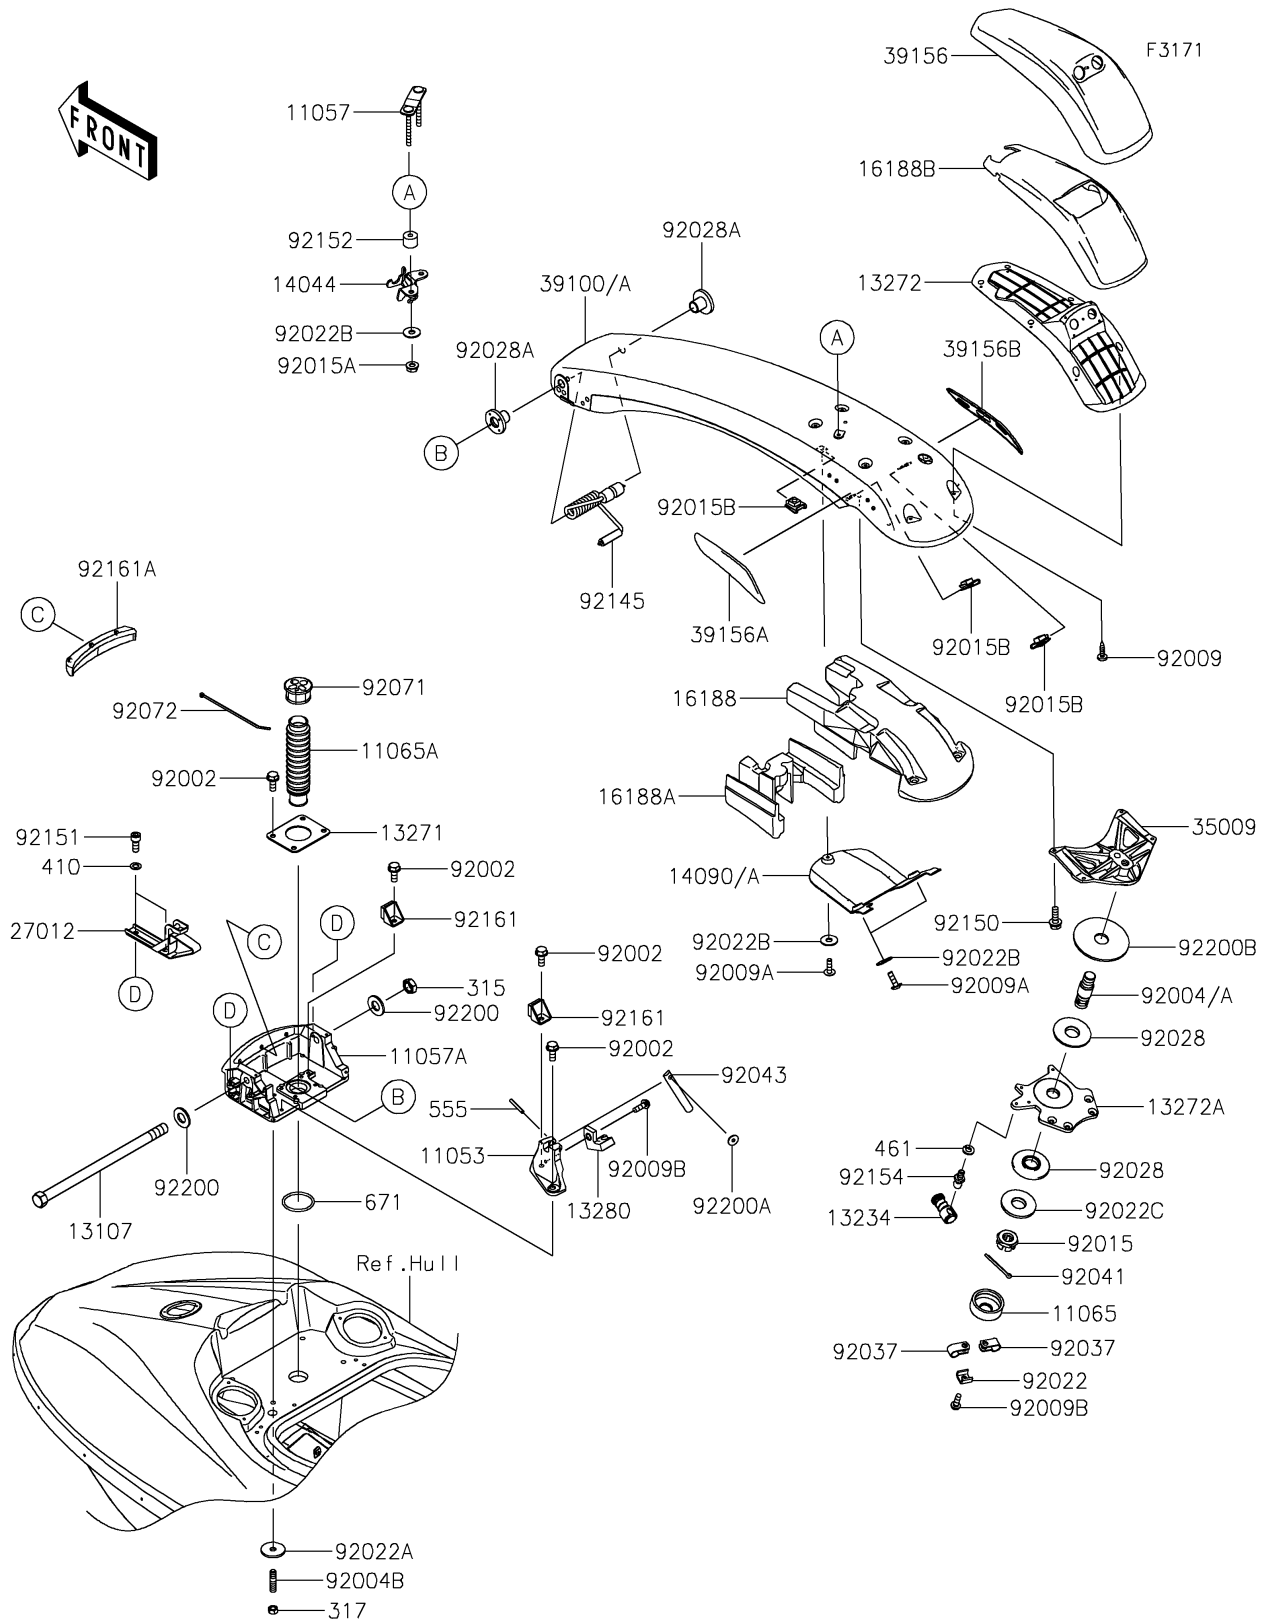

2017 JET SKI® SX-R™

PARTS DIAGRAM

Handle Pole

2017 JET SKI® SX-R™

PARTS LIST

Handle Pole

Kawasaki

Let the Good Times Roll®

ITEM NAME

PART NUMBER

QUANTITY
