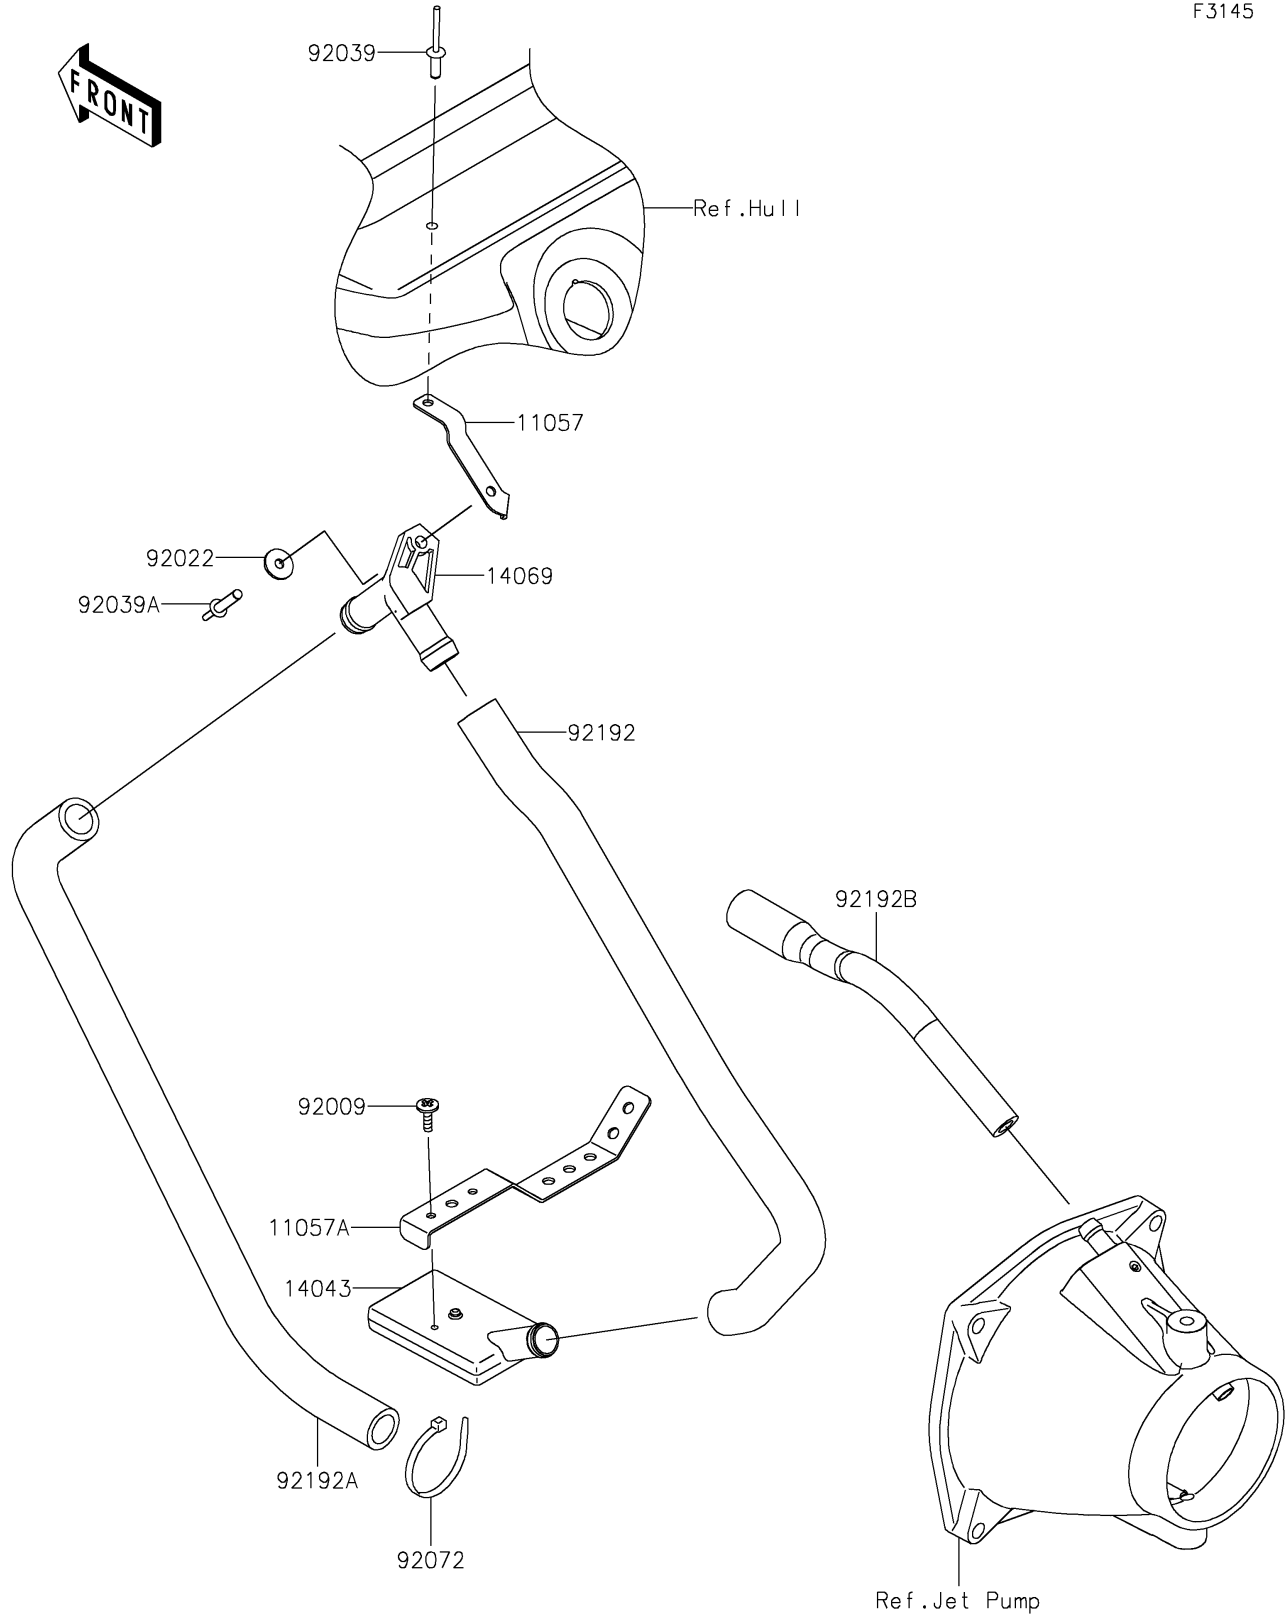

2017 JET SKI® SX-R™

PARTS DIAGRAM

Bilge System

F3145

2017 JET SKI® SX-R™

PARTS LIST

Bilge System

Kawasaki

Let the Good Times Roll®

ITEM NAME

PART NUMBER

QUANTITY
