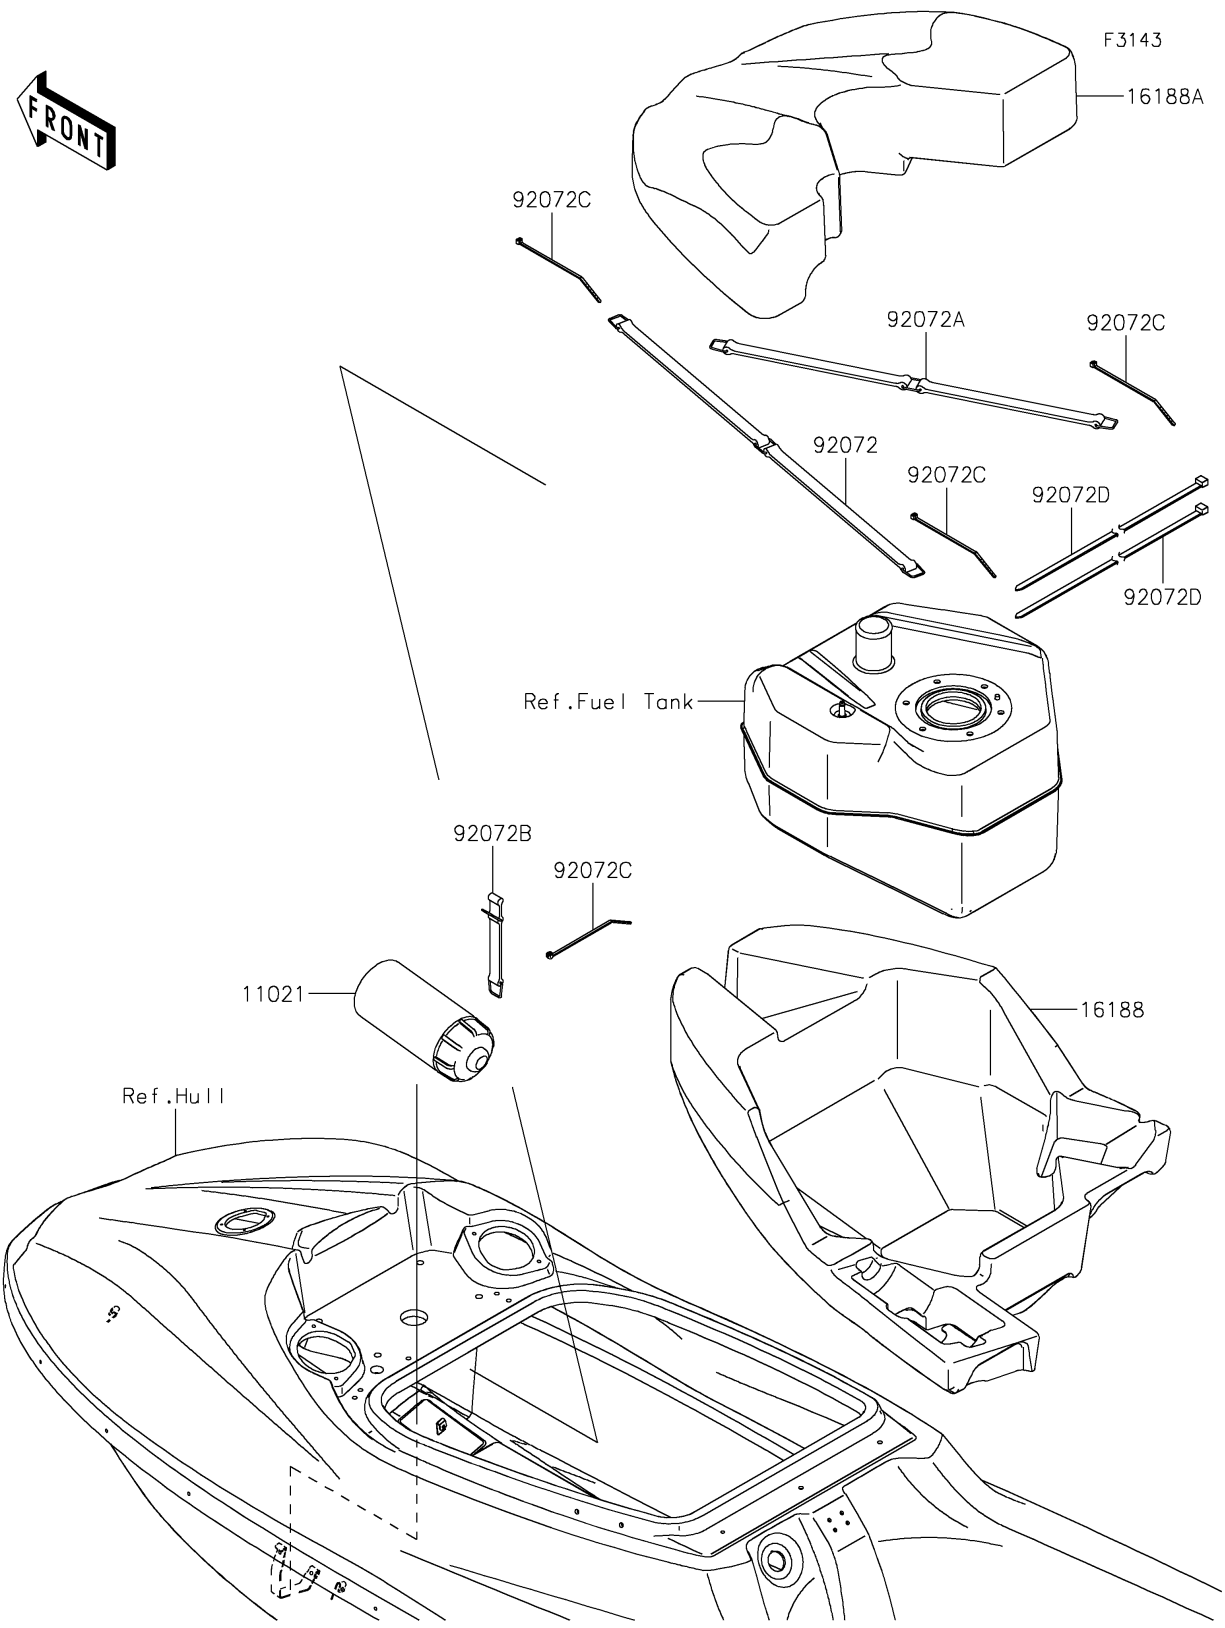

2017 JET SKI® SX-R™

PARTS DIAGRAM

Hull Fittings

2017 JET SKI® SX-R™

PARTS LIST

Hull Fittings

Kawasaki

Let the Good Times Roll®

ITEM NAME

PART NUMBER

QUANTITY
