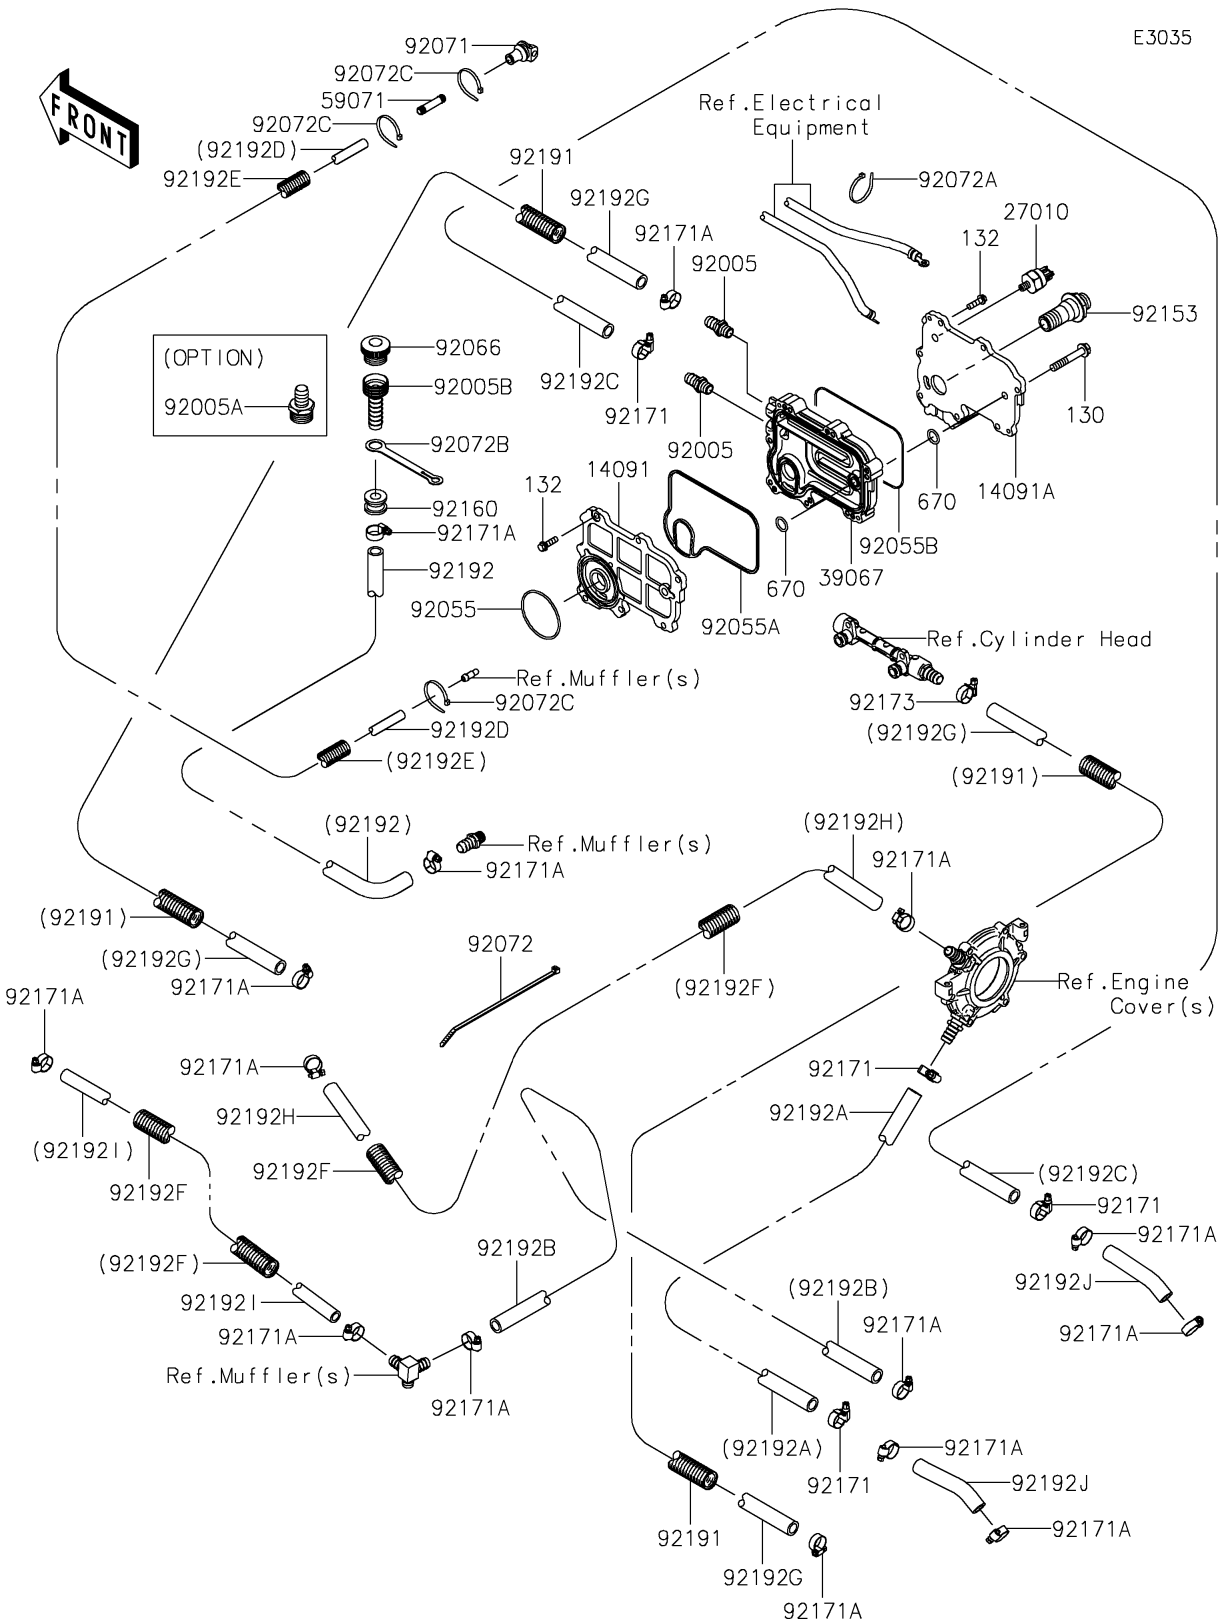

2017 JET SKI® SX-R™

PARTS DIAGRAM

Cooling

E3035

2017 JET SKI® SX-R™

PARTS LIST

Cooling

ITEM NAME

PART NUMBER

QUANTITY
