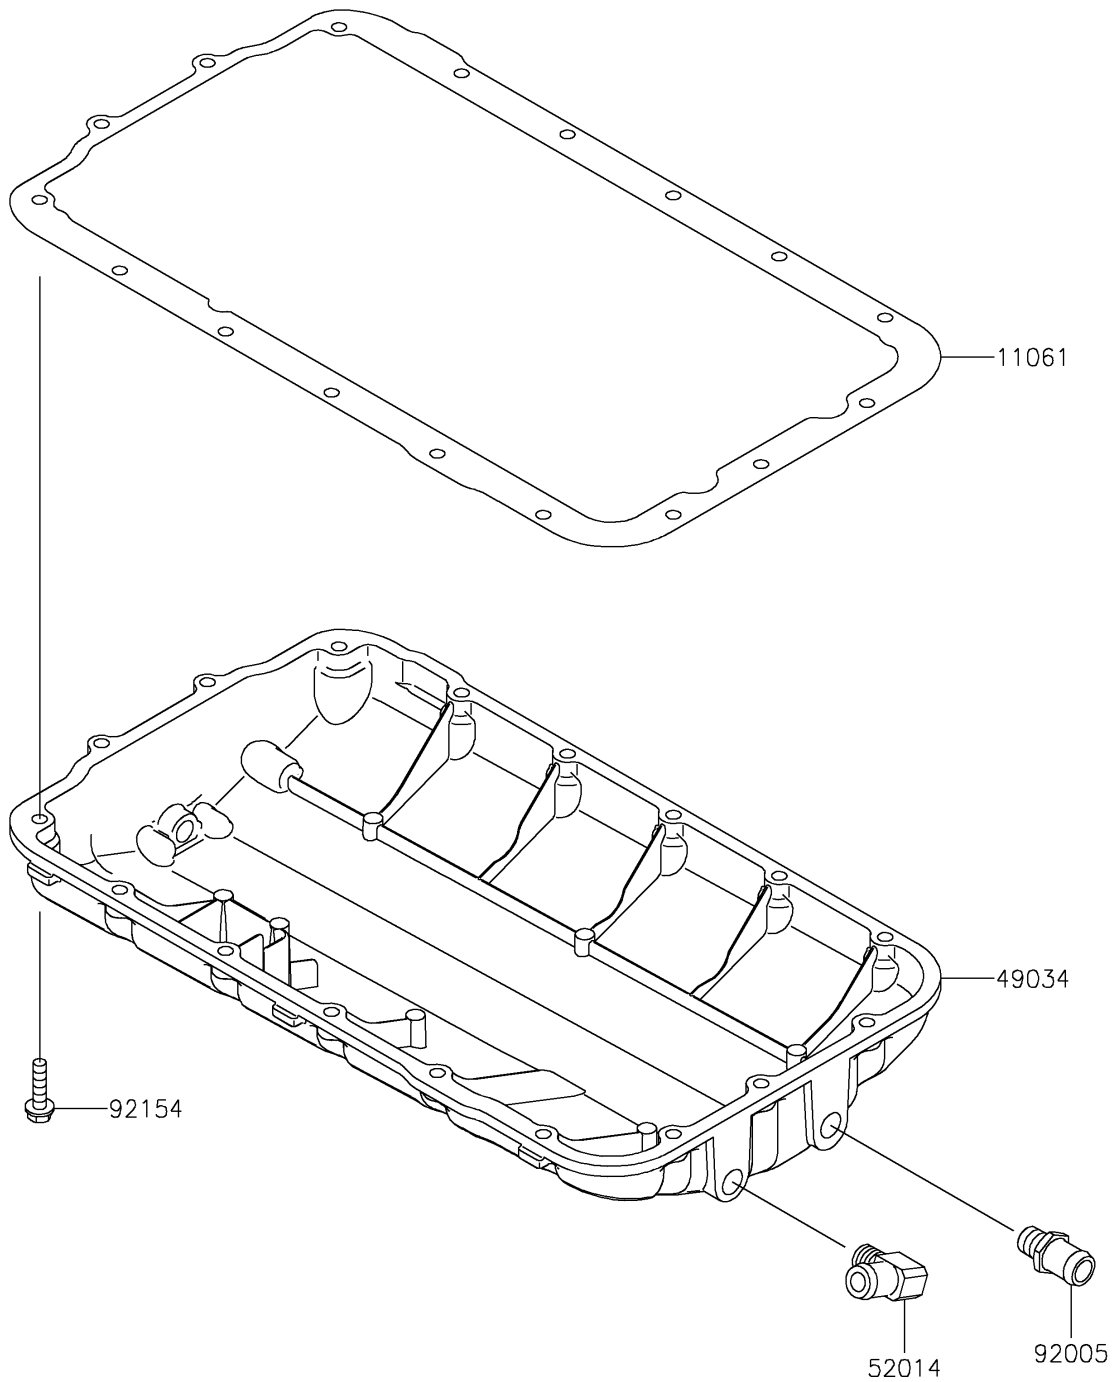

2018 JET SKI® SX-R™

PARTS DIAGRAM

Oil Pan

E1434

2018 JET SKI® SX-R™

PARTS LIST

Oil Pan

ITEM NAME

PART NUMBER

QUANTITY
