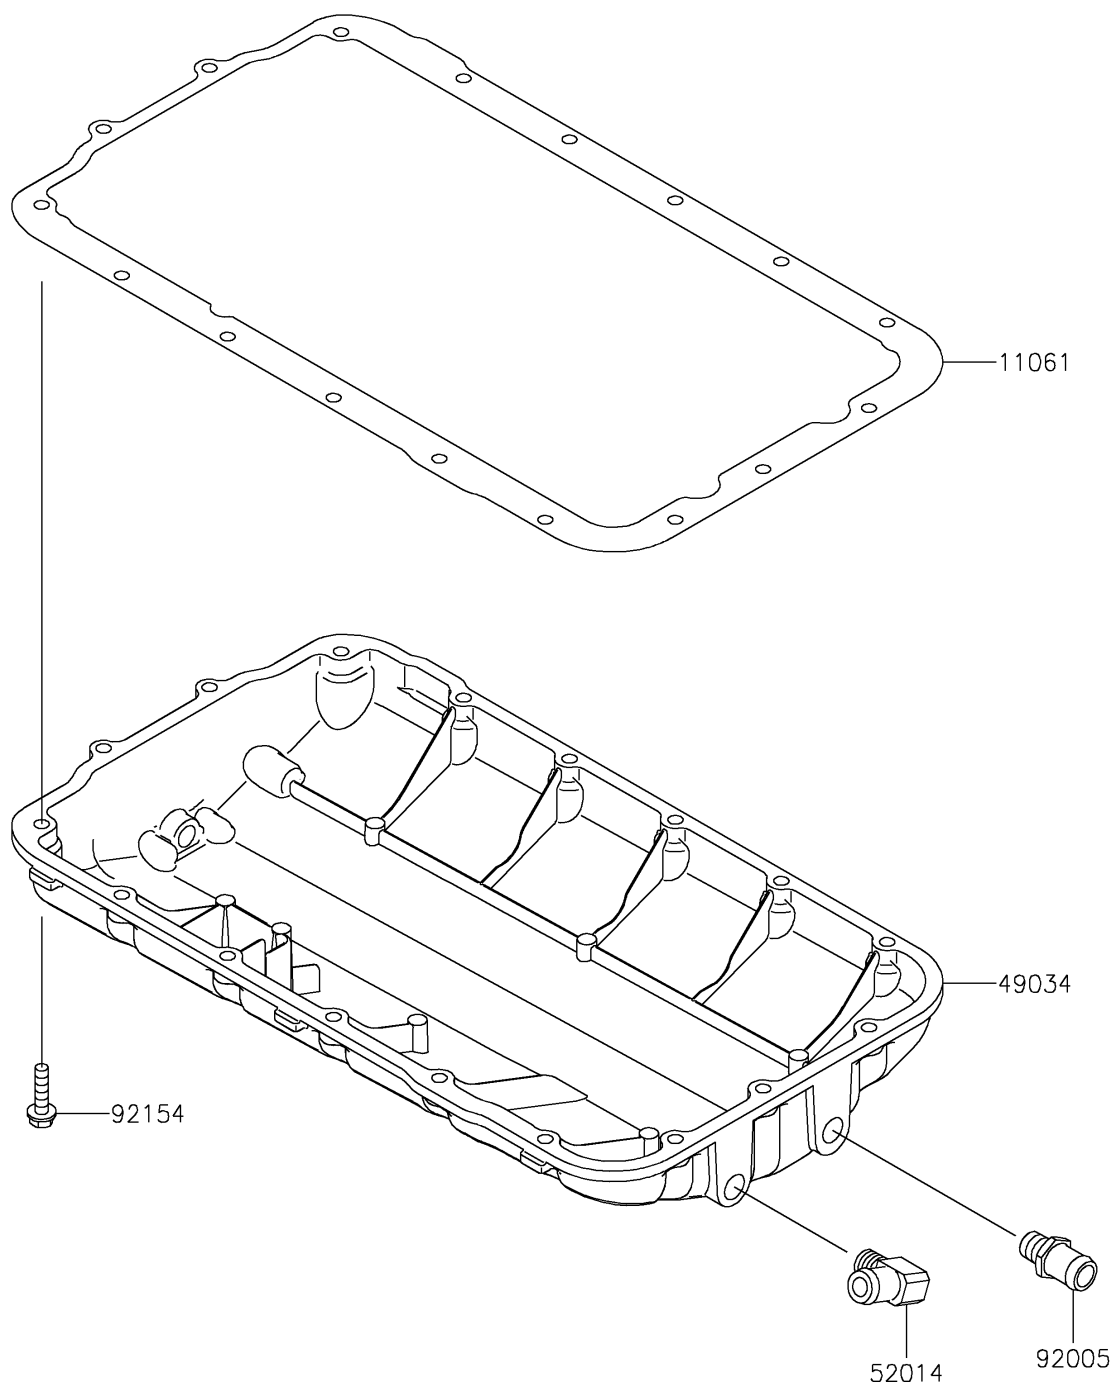

2017 JET SKI® SX-R™

PARTS DIAGRAM

Oil Pan

E1434

2017 JET SKI® SX-R™

PARTS LIST

Oil Pan

ITEM NAME

PART NUMBER

QUANTITY
