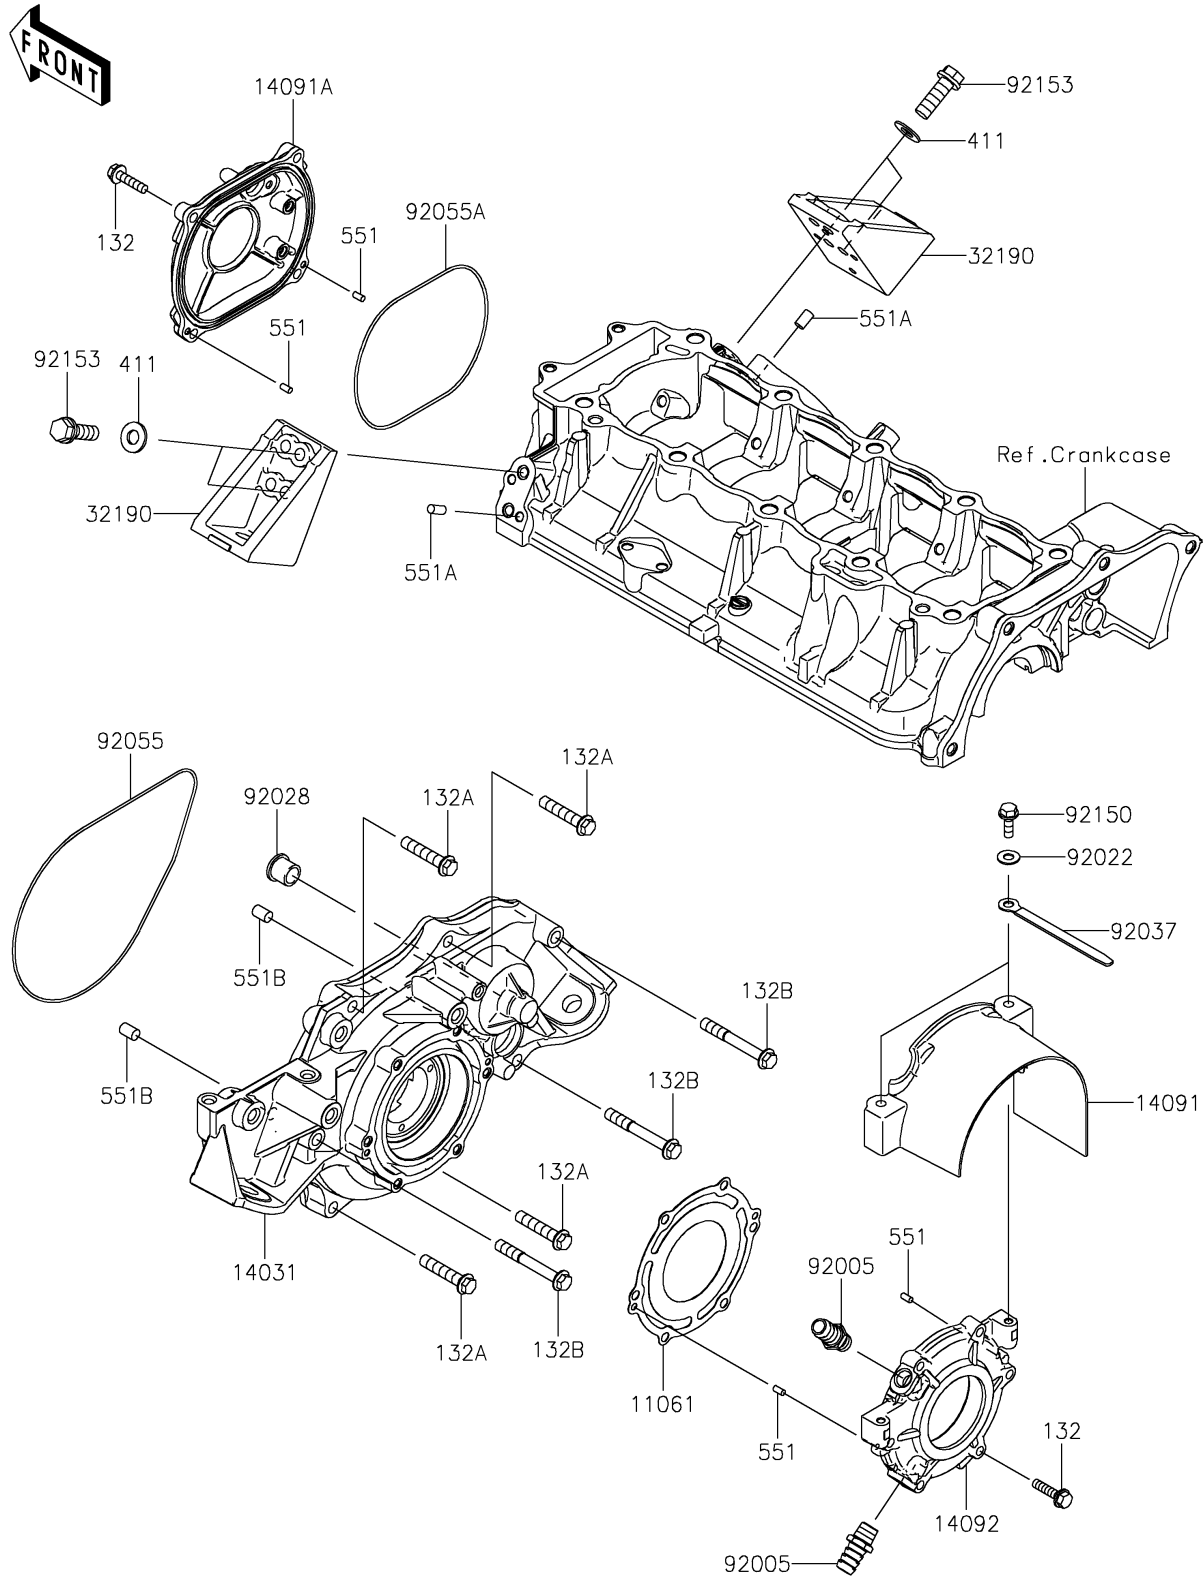

2018 JET SKI® SX-R™

PARTS DIAGRAM

Engine Cover(s)

E1431

2018 JET SKI® SX-R™

PARTS LIST

Engine Cover(s)

ITEM NAME

PART NUMBER

QUANTITY
