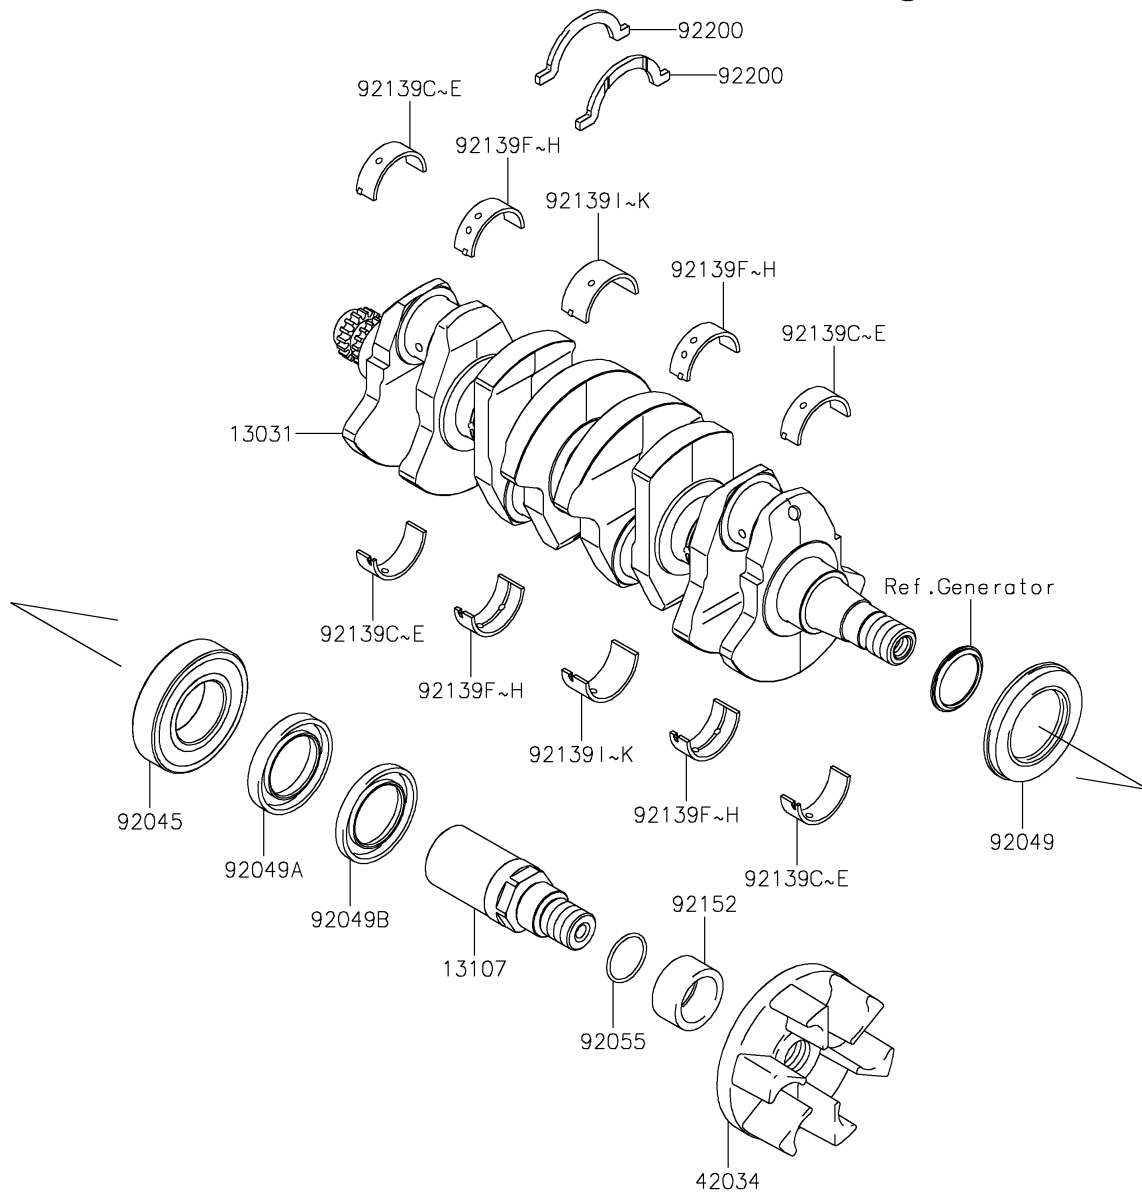

2017 JET SKI® SX-R™

PARTS DIAGRAM

Crankshaft

E1321

2017 JET SKI® SX-R™

PARTS LIST

Crankshaft

Kawasaki

Let the Good Times Roll®

ITEM NAME

PART NUMBER

QUANTITY
