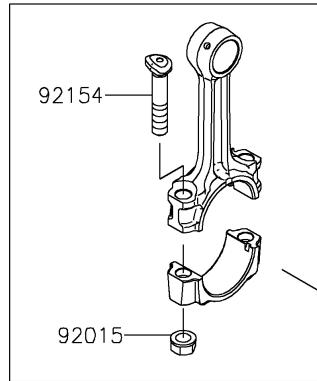

2017 JET SKI® SX-R™

PARTS DIAGRAM

Crankshaft

E1321

2017 JET SKI® SX-R™

PARTS LIST

Crankshaft

Kawasaki

Let the Good Times Roll®

ITEM NAME

PART NUMBER

QUANTITY
