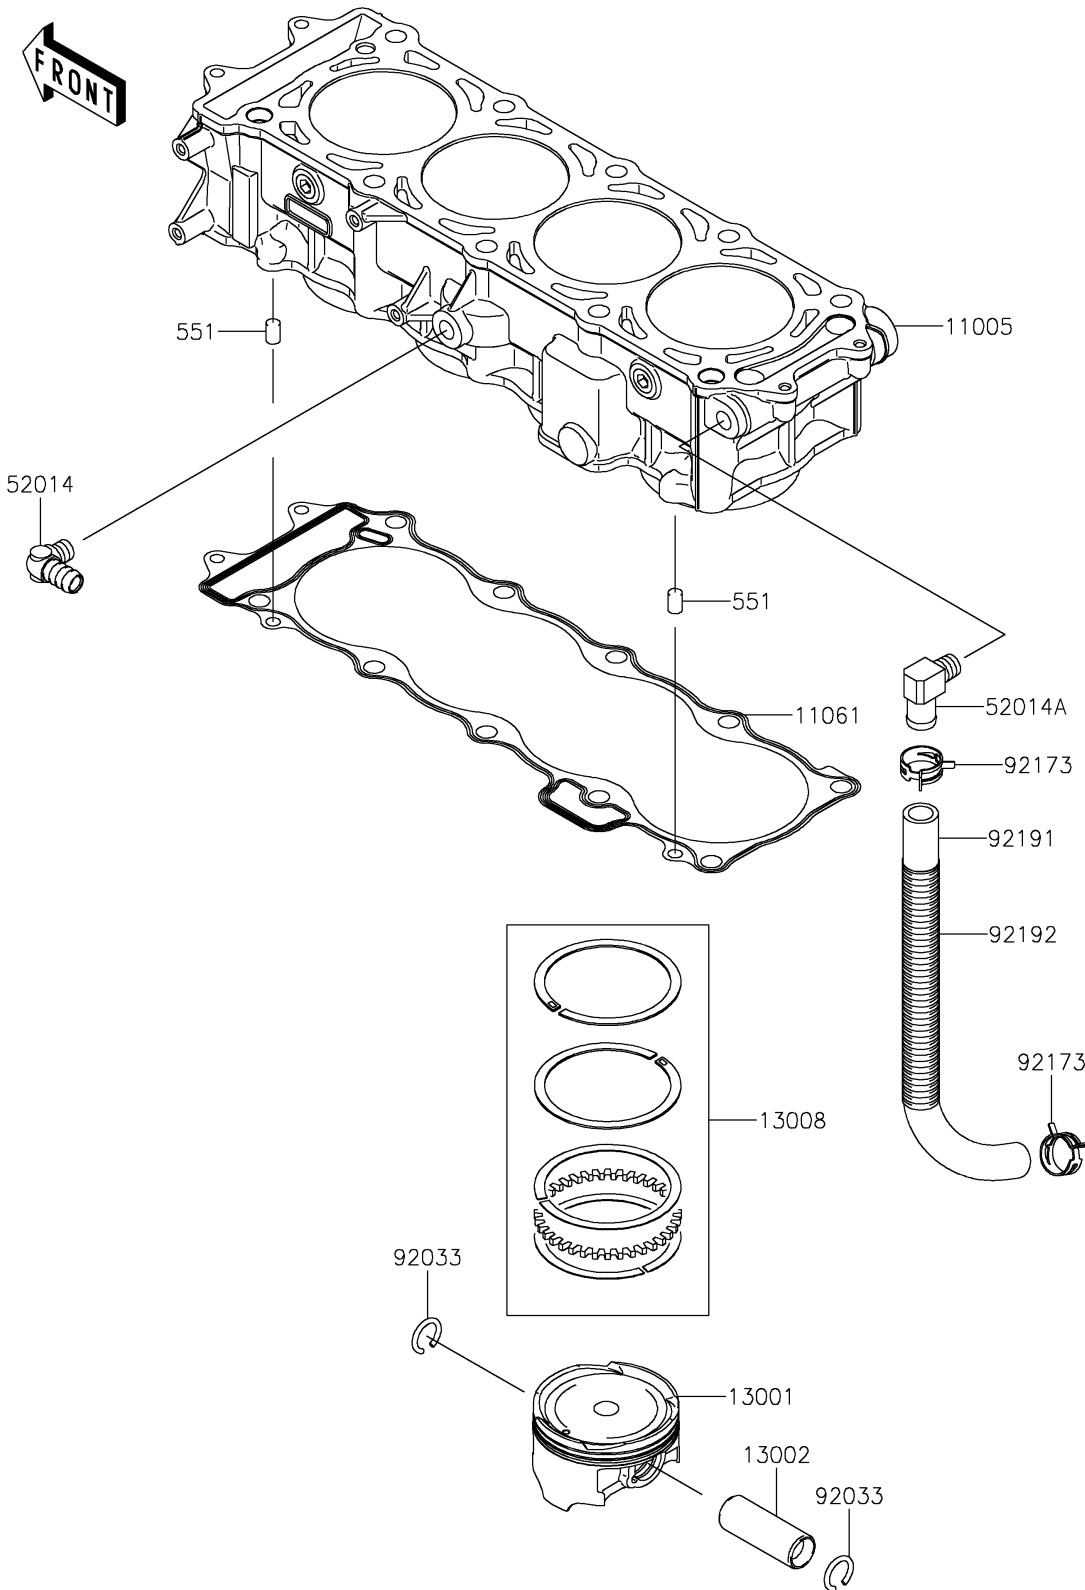

## PARTS DIAGRAM

### Cylinder/Piston(s)

E1120

## PARTS LIST

### Cylinder/Piston(s)

ITEM NAME	PART NUMBER	QUANTITY
CYLINDER-ENGINE (Ref # 11005)	11005-3768	1
GASKET,CYLINDER BASE (Ref # 11061)	11061-3708	1
PISTON-ENGINE (Ref # 13001)	13001-3737	4
PIN-PISTON (Ref # 13002)	13002-3709	4
RING-SET-PISTON (Ref # 13008)	13008-0048	4
ELBOW (Ref # 52014)	52014-3711	1
ELBOW (Ref # 52014A)	52014-3717	1
RING-SNAP (Ref # 92033)	92033-1188	8
CLAMP (Ref # 92173)	92173-1039	2
TUBE,BREATHER (Ref # 92191)	92191-3983	1
TUBE,CORRUGATED,L=265 (Ref # 92192)	92192-1083	1
PIN-DOWEL (Ref # 551)	551R0812	2