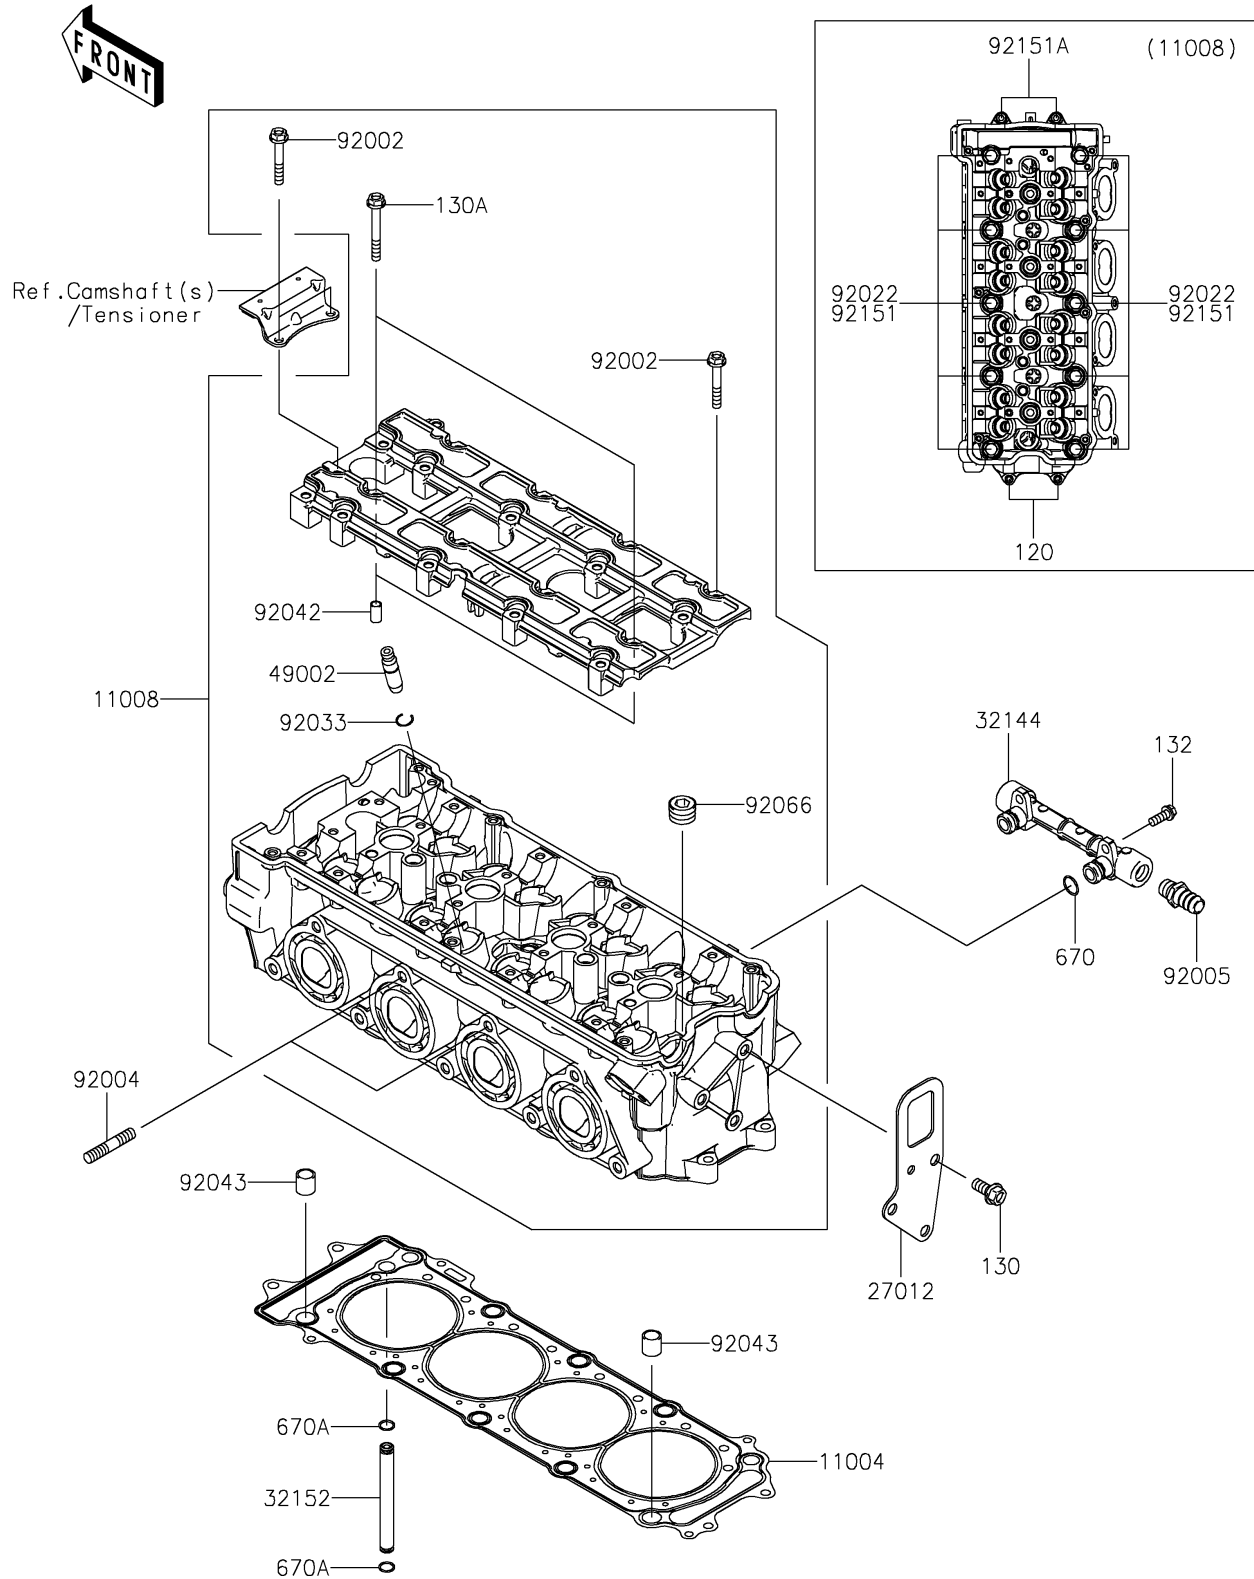

2018 JET SKI® SX-R™

PARTS DIAGRAM

Cylinder Head

E1111

2018 JET SKI® SX-R™

PARTS LIST

Cylinder Head

ITEM NAME

PART NUMBER

QUANTITY
