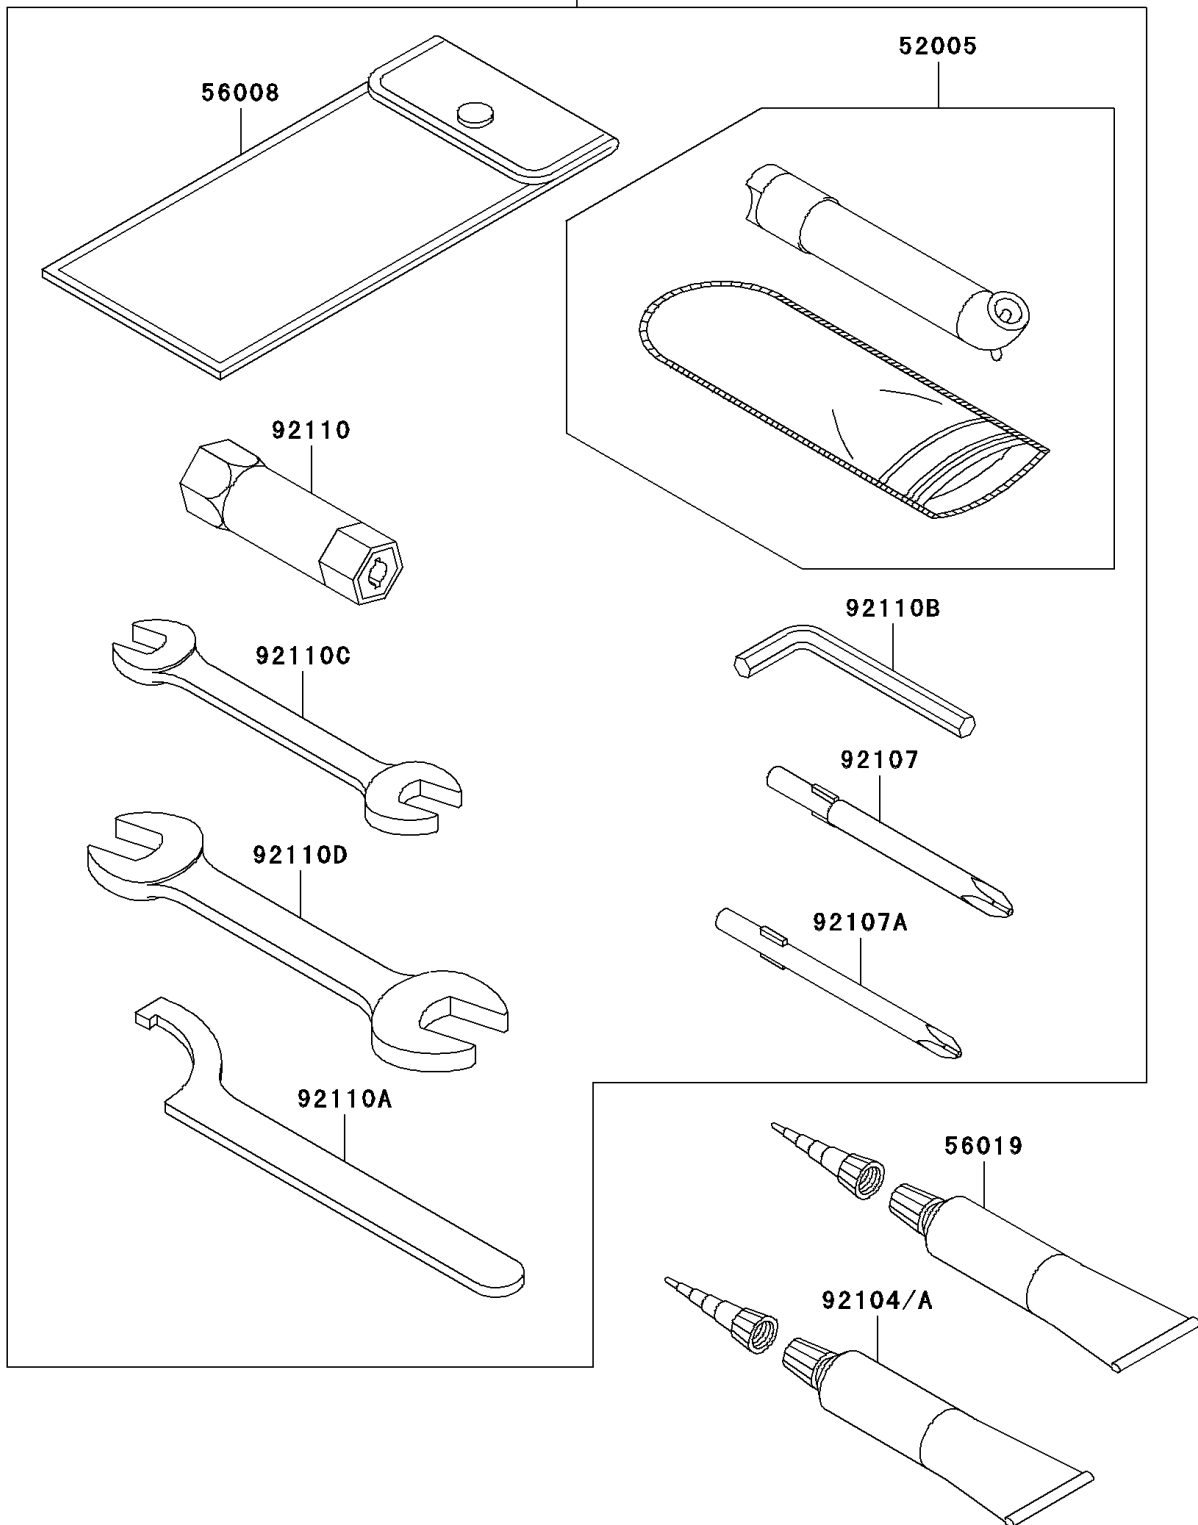

2007 Brute Force 650 4x4i

PARTS DIAGRAM

Owner's Tools

56007

F2810

2007 Brute Force 650 4x4i

PARTS LIST

Owner's Tools

ITEM NAME	PART NUMBER	QUANTITY
GAUGE,AIR (Ref # 52005)	52005-1082	1
TOOL-KIT (Ref # 56007)	56007-0014	1
BAG,TOOL (Ref # 56008)	56008-1007	1
GASKET-LIQUID,TB1211,WHITE (Ref # 56019)	56019-120	1
GASKET-LIQUID,TB1211F,CLEAR (Ref # 92104)	92104-0004	1
GASKET-LIQUID,TB1216,GRAY (Ref # 92104A)	92104-1063	1
TOOL-DRIVER,#3PHILLIPS (Ref # 92107)	92107-005	1
TOOL-DRIVER,#2PHILLIPS (Ref # 92107A)	92107-1053	1
TOOL-WRENCH,BOX,16MM (Ref # 92110)	92110-1116	1
TOOL-WRENCH,HOOK (Ref # 92110A)	92110-1129	1
TOOL-WRENCH,ALLEN,3MM (Ref # 92110B)	92110-1140	1
TOOL-WRENCH,OPEN END,10X12 (Ref # 92110C)	92110-1152	1
TOOL-WRENCH,OPEN END,14X17 (Ref # 92110D)	92110-1153	1