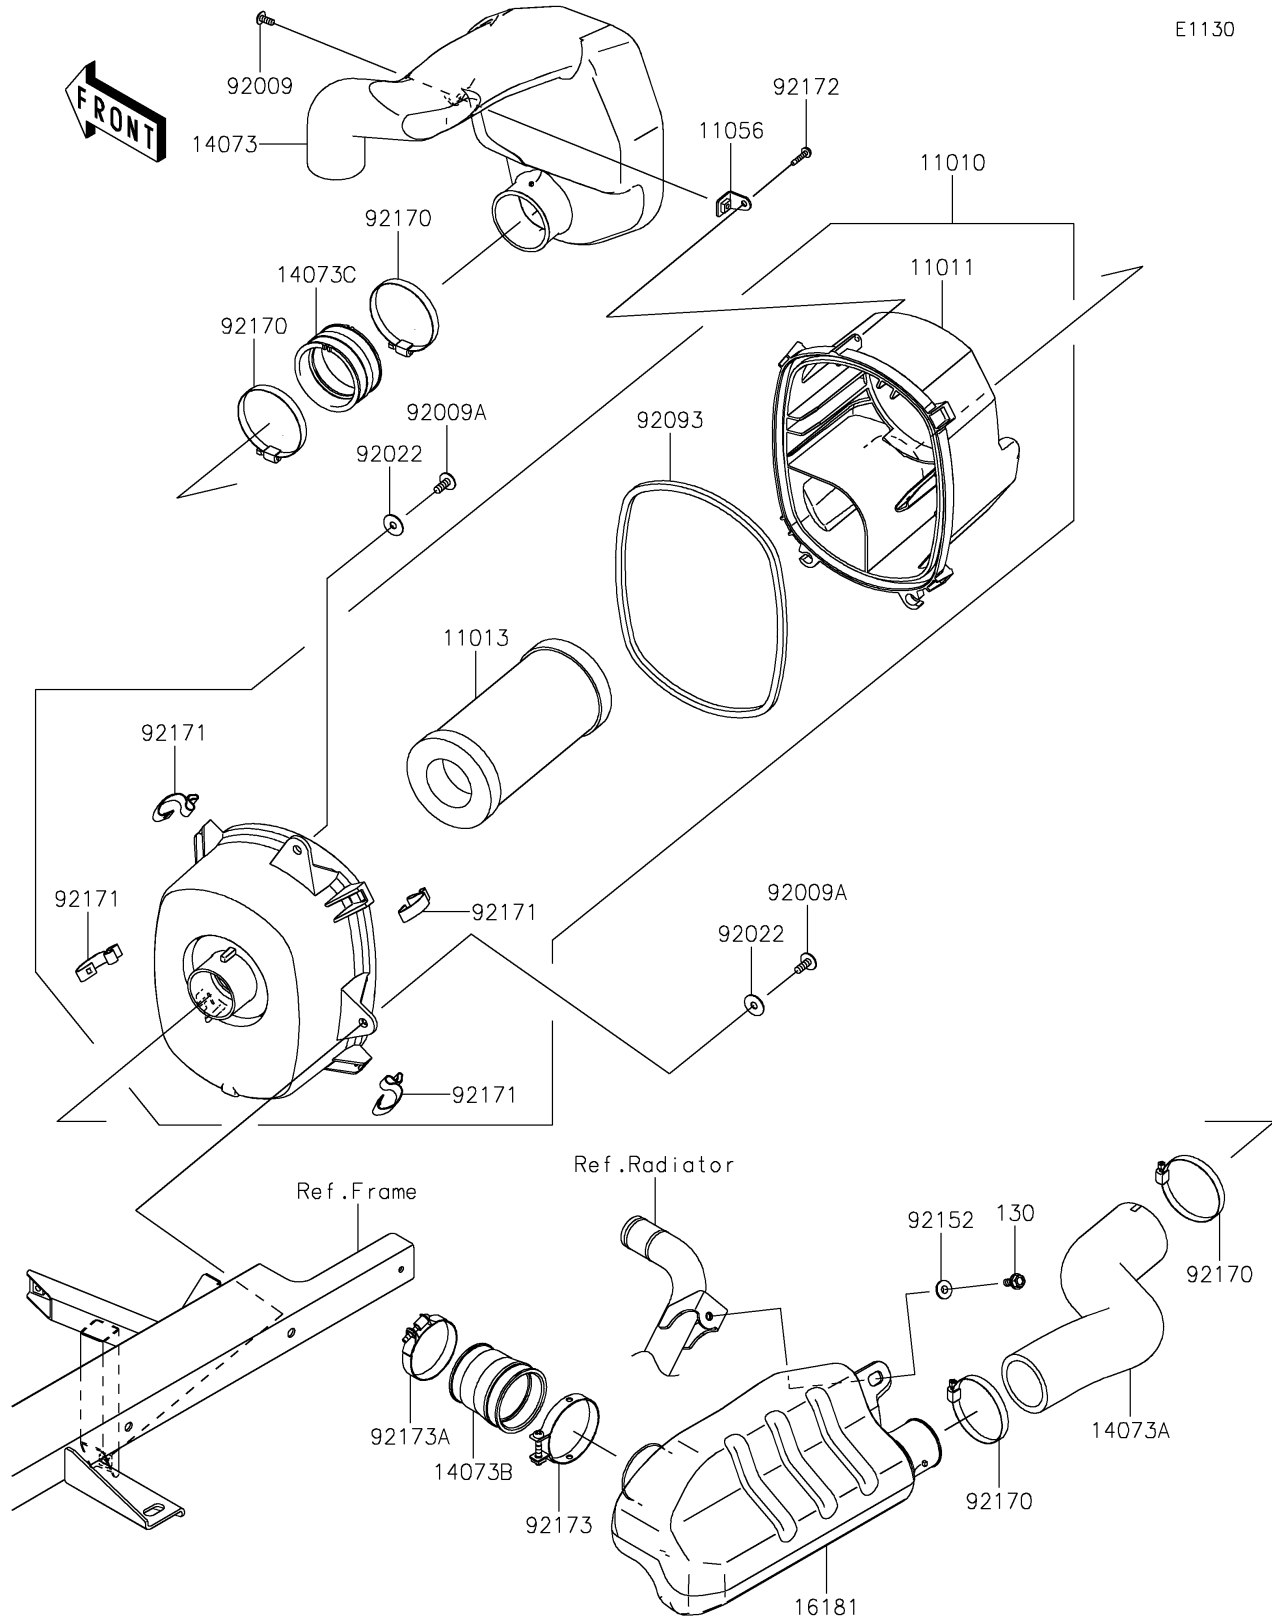

2025 MULE PRO-DX™ EPS

PARTS DIAGRAM

Air Cleaner

E1130

2025 MULE PRO-DX™ EPS

PARTS LIST

Air Cleaner

ITEM NAME

PART NUMBER

QUANTITY
