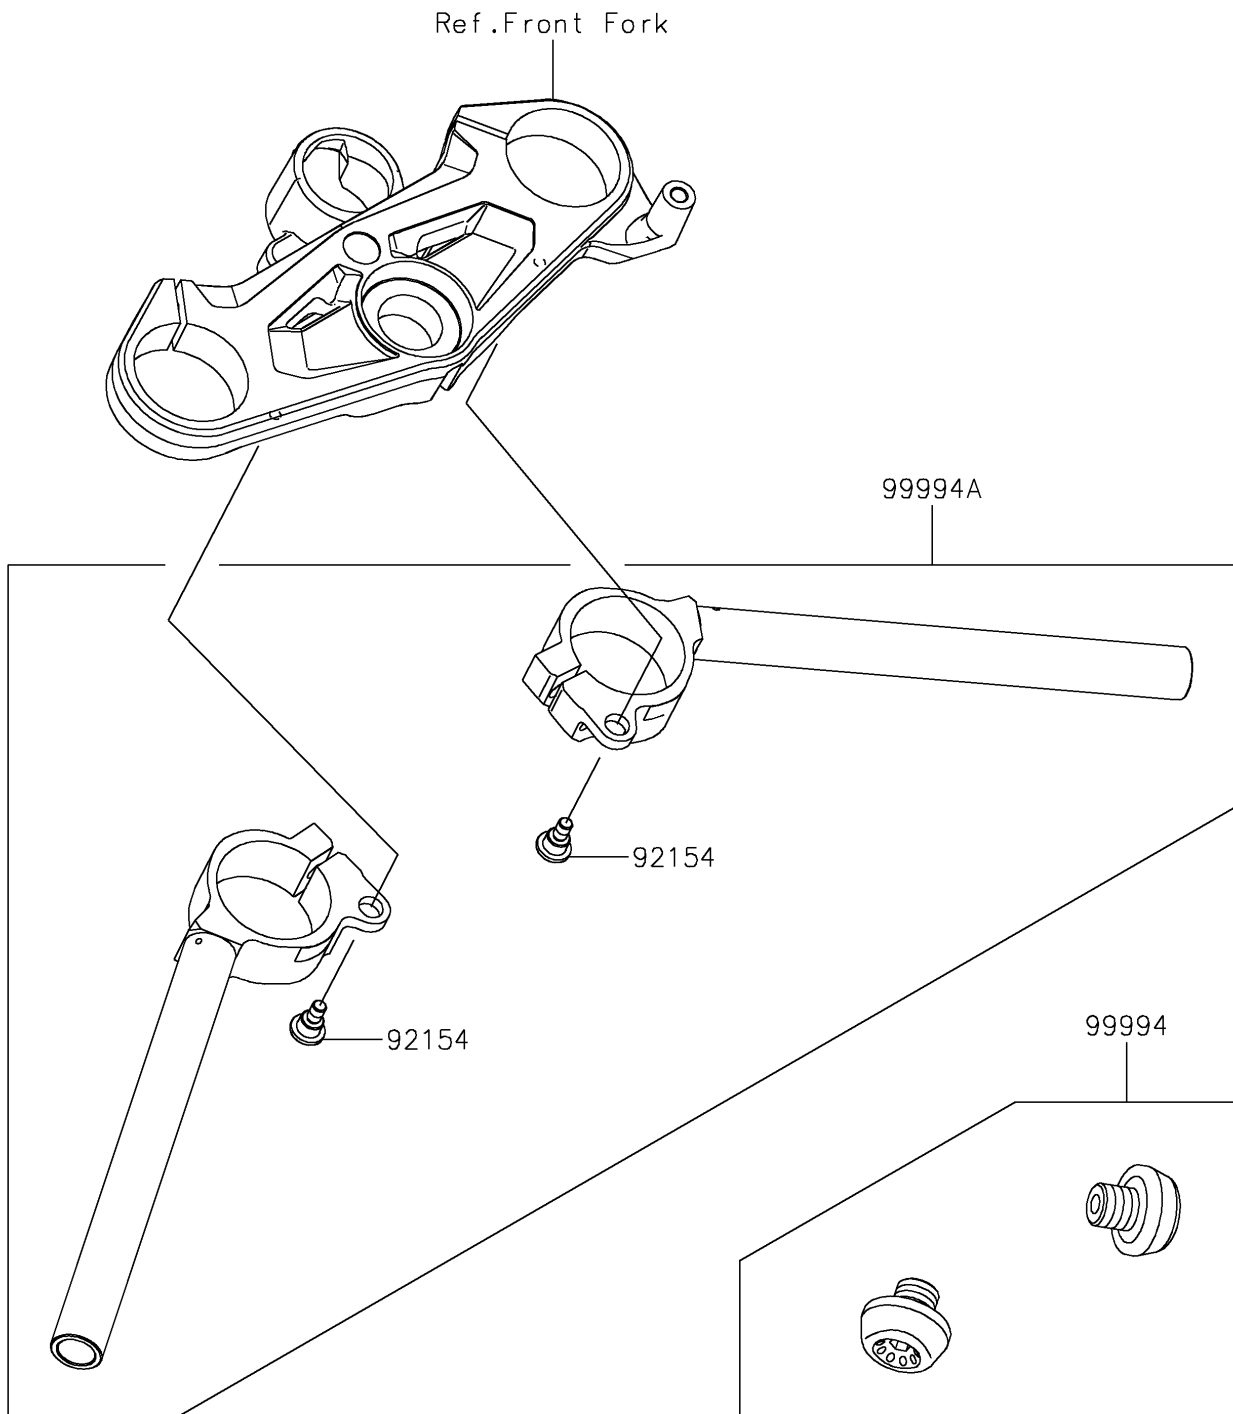

2024 Ninja H2

PARTS DIAGRAM

Accessory(Handle)

Kawasaki

Let the Good Times Roll®

F2910A

2024 Ninja H2

PARTS LIST

Accessory(Handle)

ITEM NAME

PART NUMBER

QUANTITY
