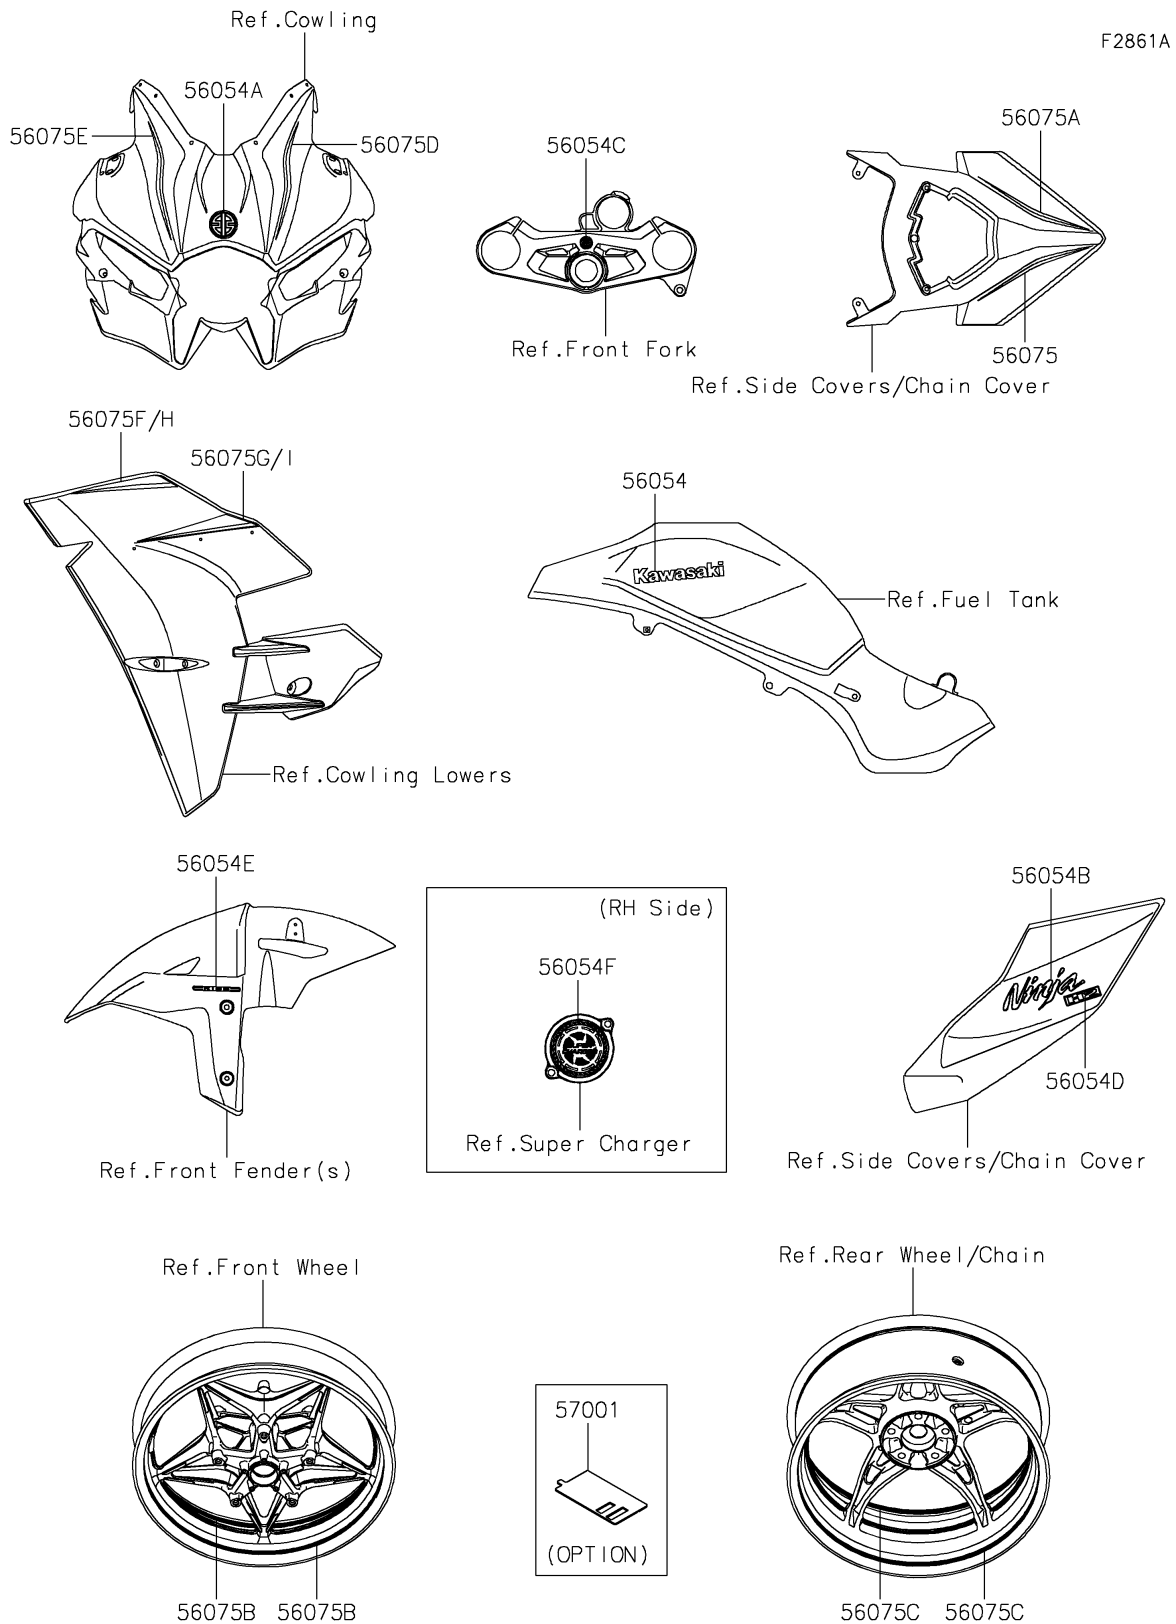

2024 NINJA H2[®] CARBON ABS

PARTS DIAGRAM

Decals(JRANN/JRANL/JSANN/JSANL)

2024 NINJA H2[®] CARBON ABS

PARTS LIST

Decals(JRANN/JRANL/JSANN/JSANL)

ITEM NAME

PART NUMBER

QUANTITY
