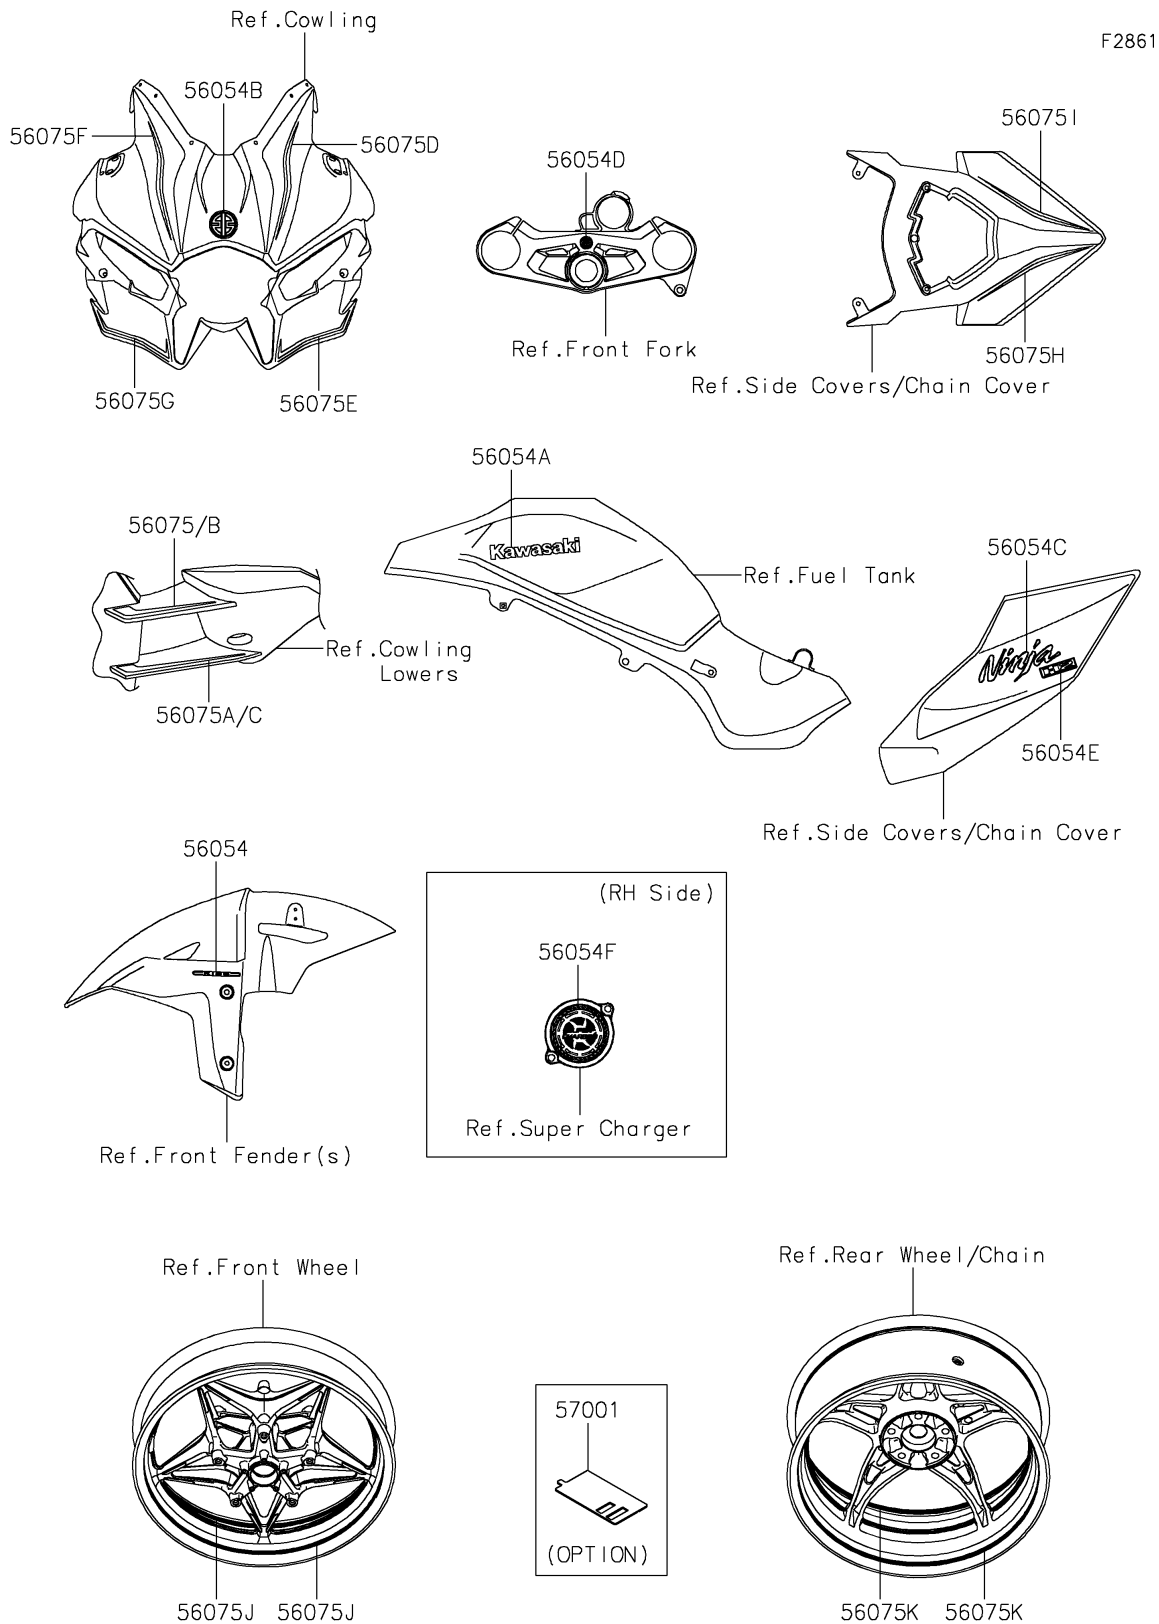

2025 NINJA H2[®] CARBON ABS

PARTS DIAGRAM

Decals(JRFNN/JRFNL/JSFNN/JSFNL)

2025 NINJA H2[®] CARBON ABS

PARTS LIST

Decals(JRFNN/JRFNL/JSFNN/JSFNL)

ITEM NAME

PART NUMBER

QUANTITY
