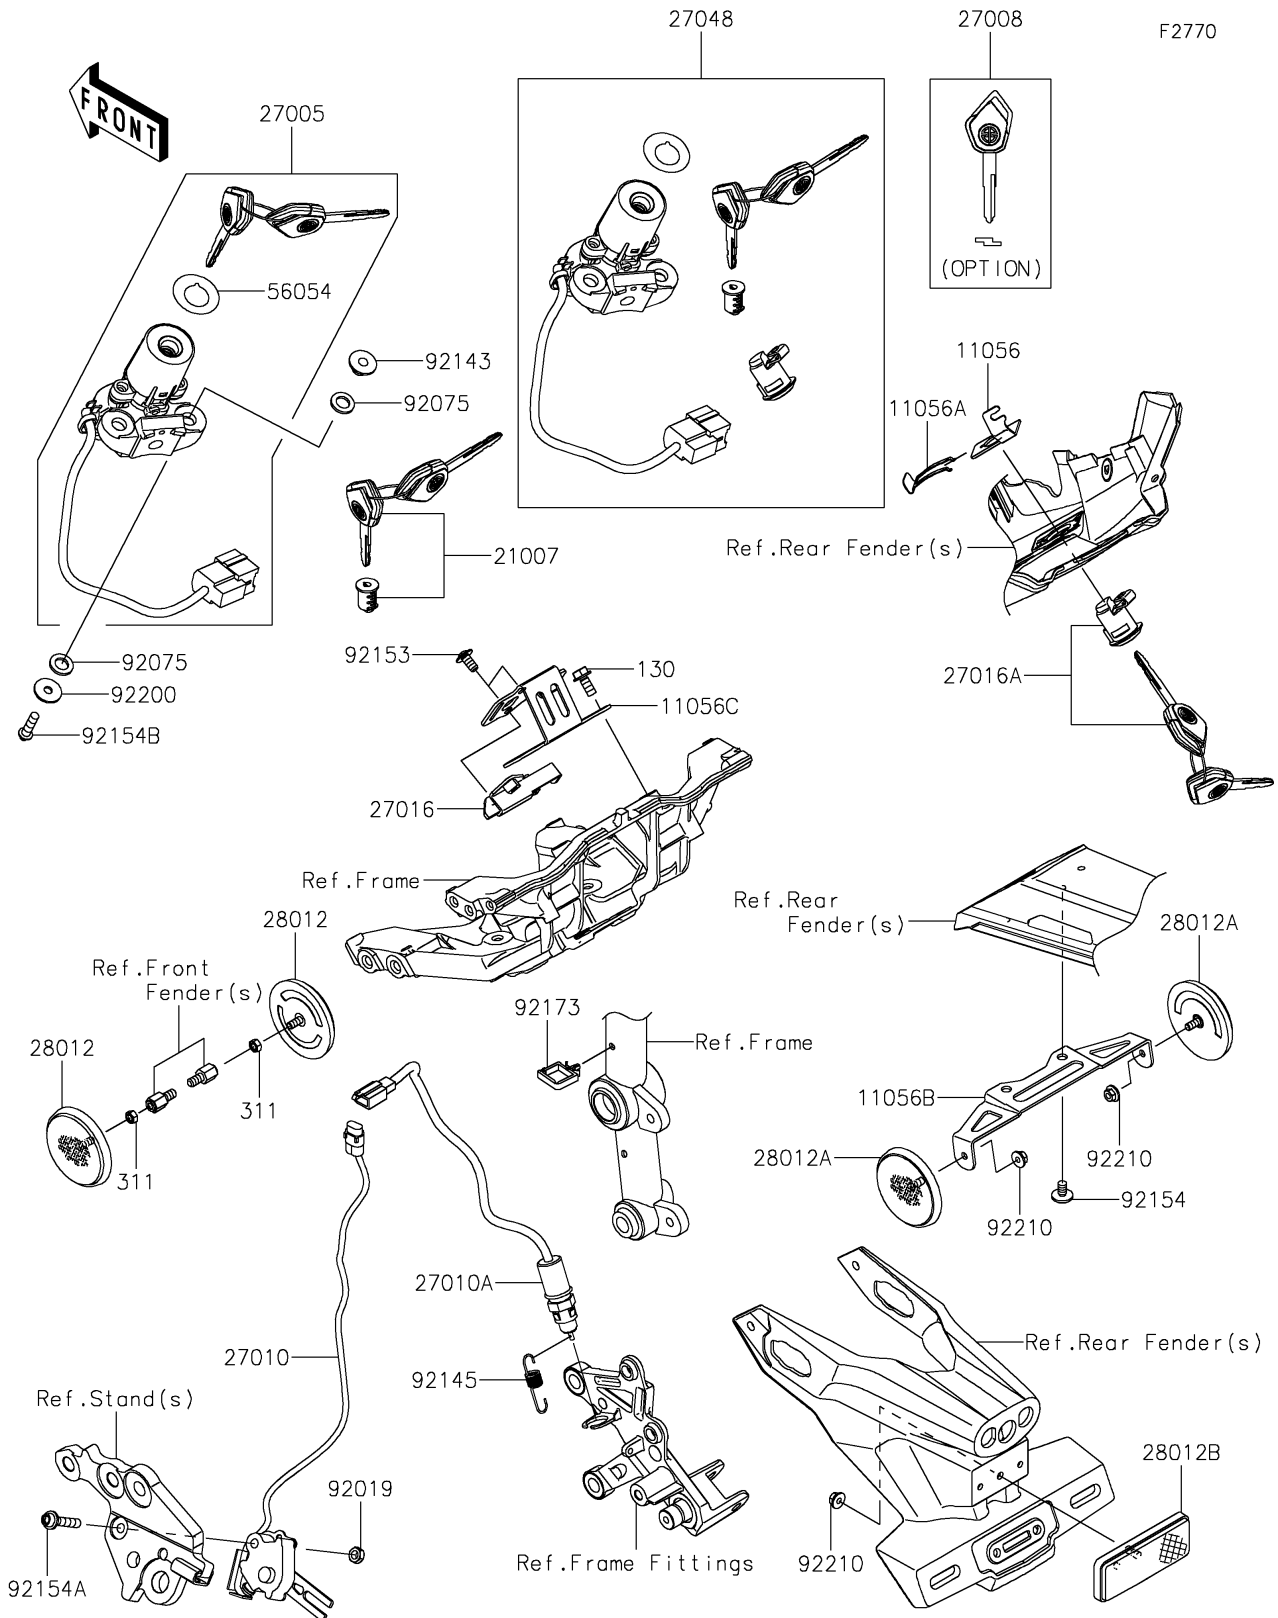

2024 Ninja H2

PARTS DIAGRAM

Ignition Switch/Locks/Reflectors

2024 Ninja H2

PARTS LIST

Ignition Switch/Locks/Reflectors

ITEM NAME

PART NUMBER

QUANTITY
