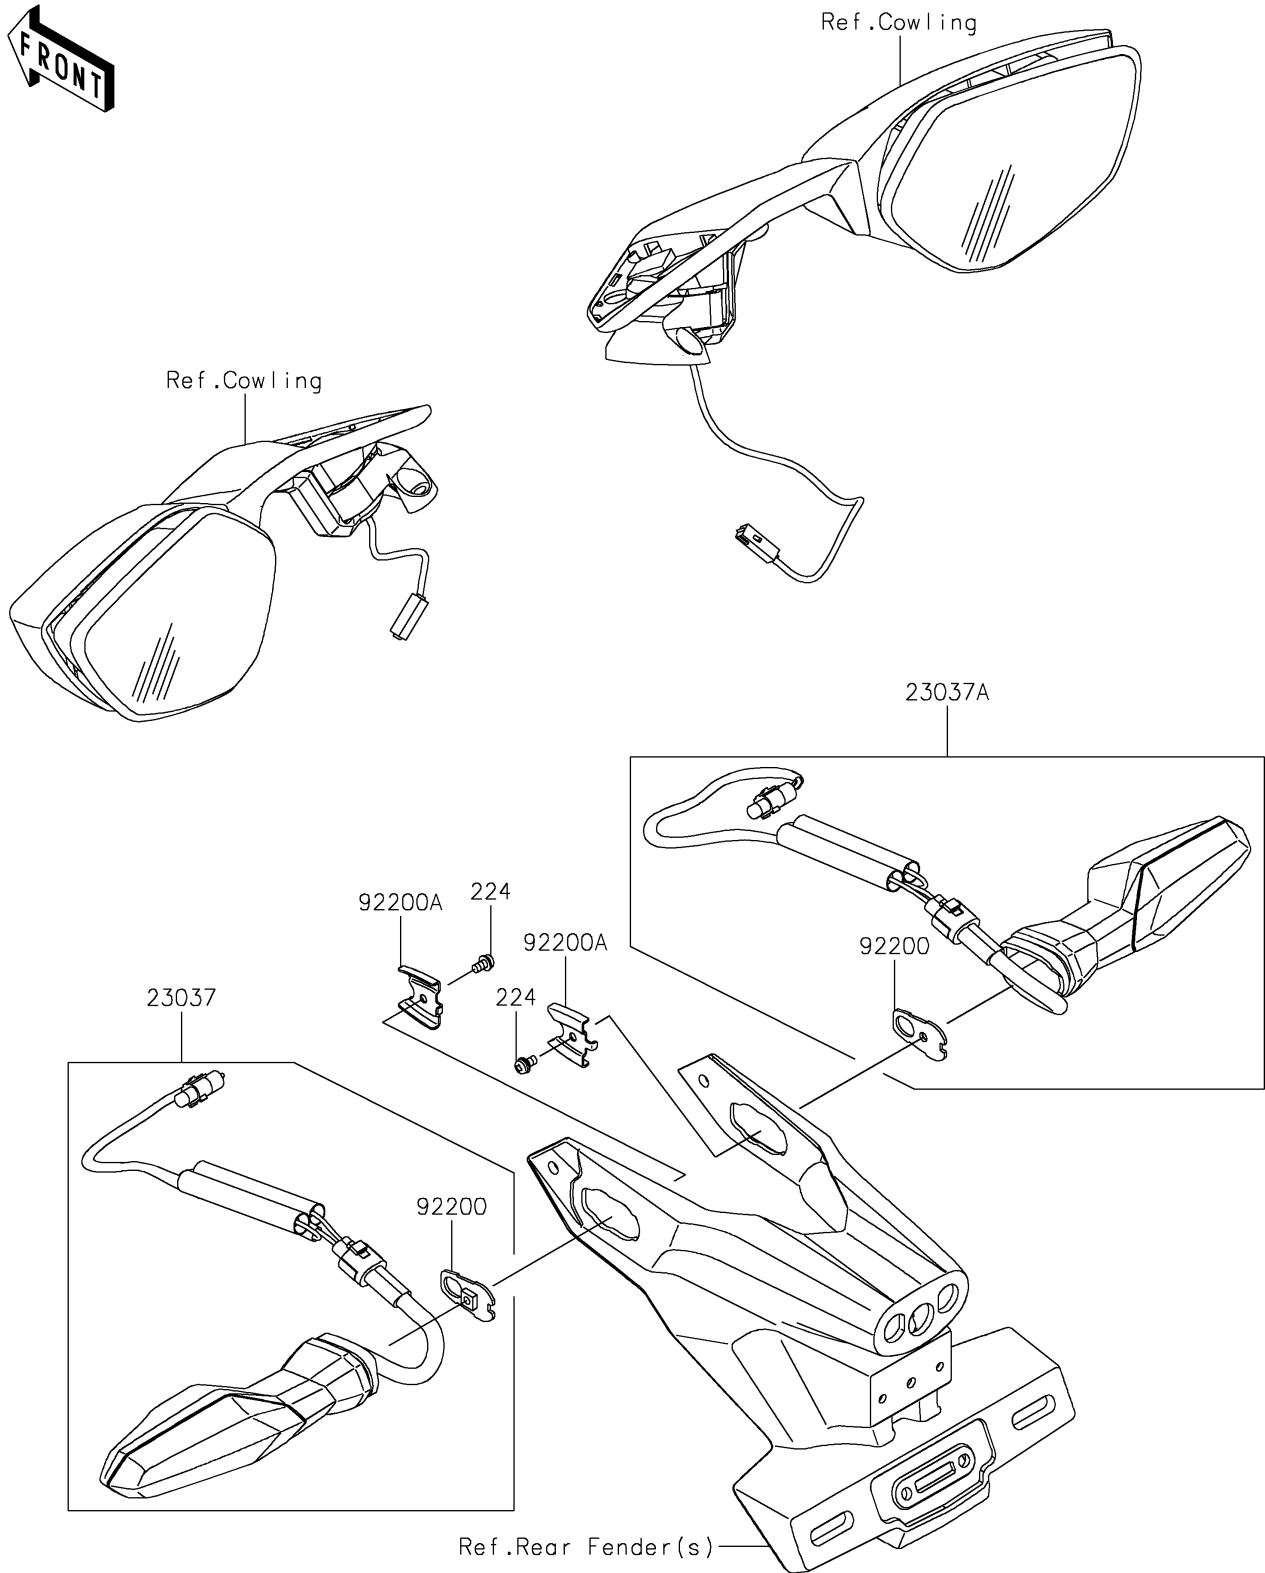

2024 NINJA H2[®] ABS

PARTS DIAGRAM

Turn Signals

F2730

2024 NINJA H2[®] ABS

PARTS LIST

Turn Signals

ITEM NAME

PART NUMBER

QUANTITY
