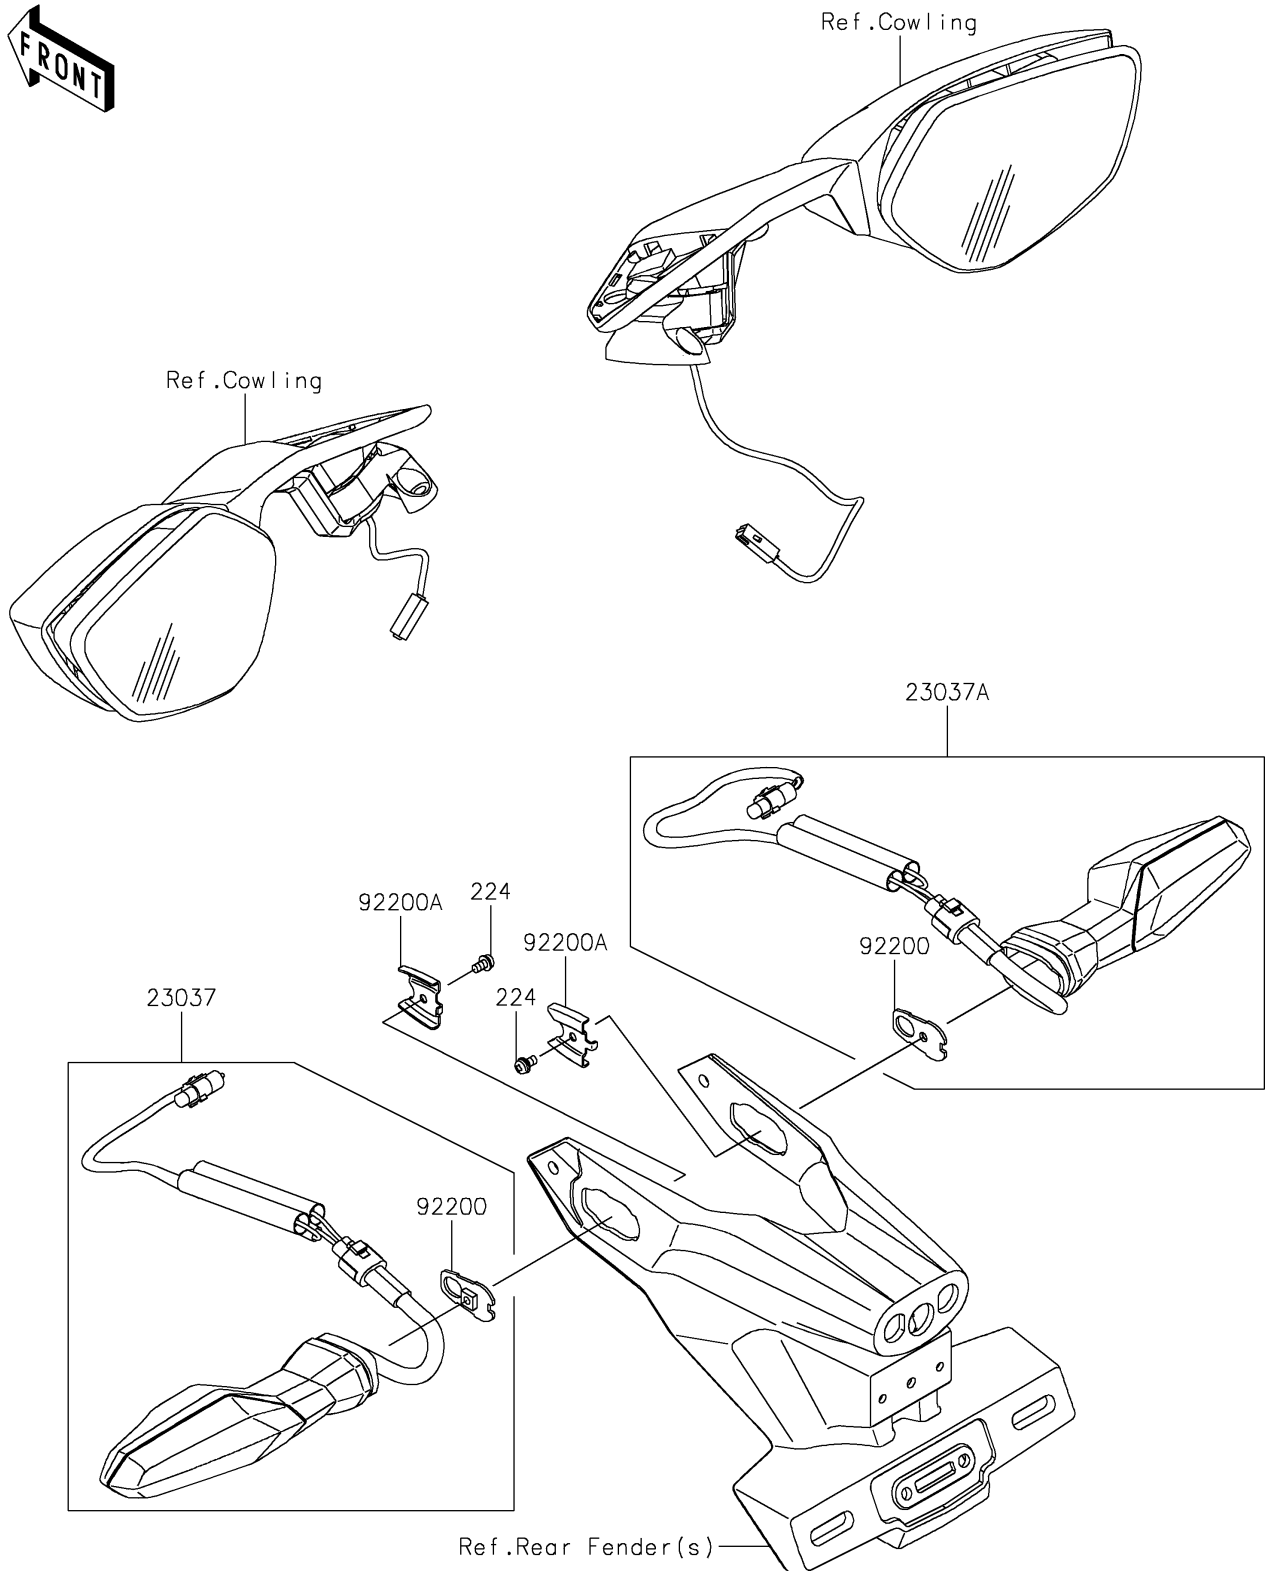

2024 NINJA H2[®] CARBON ABS

PARTS DIAGRAM

Turn Signals

F2730

2024 NINJA H2[®] CARBON ABS

PARTS LIST

Turn Signals

ITEM NAME	PART NUMBER	QUANTITY
-----------	-------------	----------
