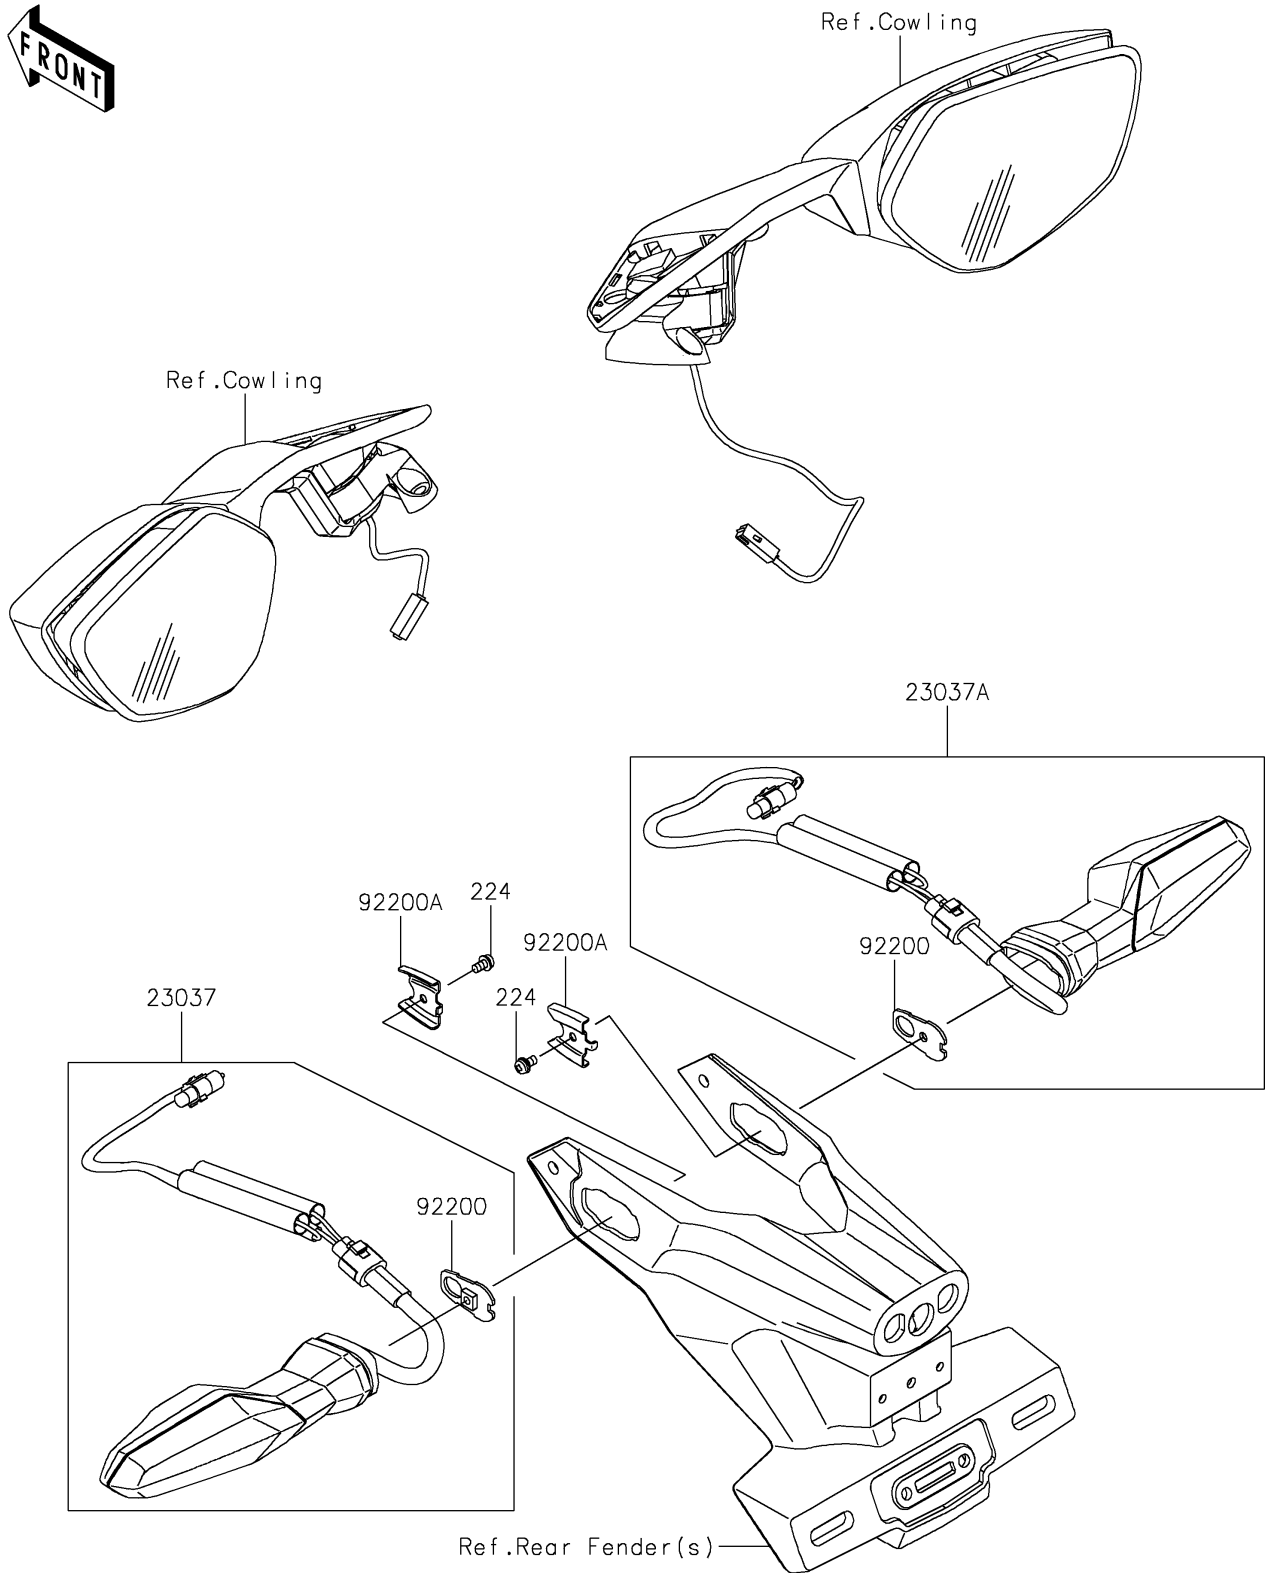

2024 NINJA H2[®] CARBON ABS

PARTS DIAGRAM

Turn Signals

F2730

2024 NINJA H2[®] CARBON ABS

PARTS LIST

Turn Signals

ITEM NAME	PART NUMBER	QUANTITY
LAMP-ASSY-SIGNAL,LED,RR,LH (Ref # 23037)	23037-0324	1
LAMP-ASSY-SIGNAL,LED,RR,RH (Ref # 23037A)	23037-0325	1
WASHER,NUT 4MM (Ref # 92200)	92200-0854	2
WASHER (Ref # 92200A)	92200-0855	2
SCREW-PAN-WP-CROS,4X8 (Ref # 224)	224AB0408	2